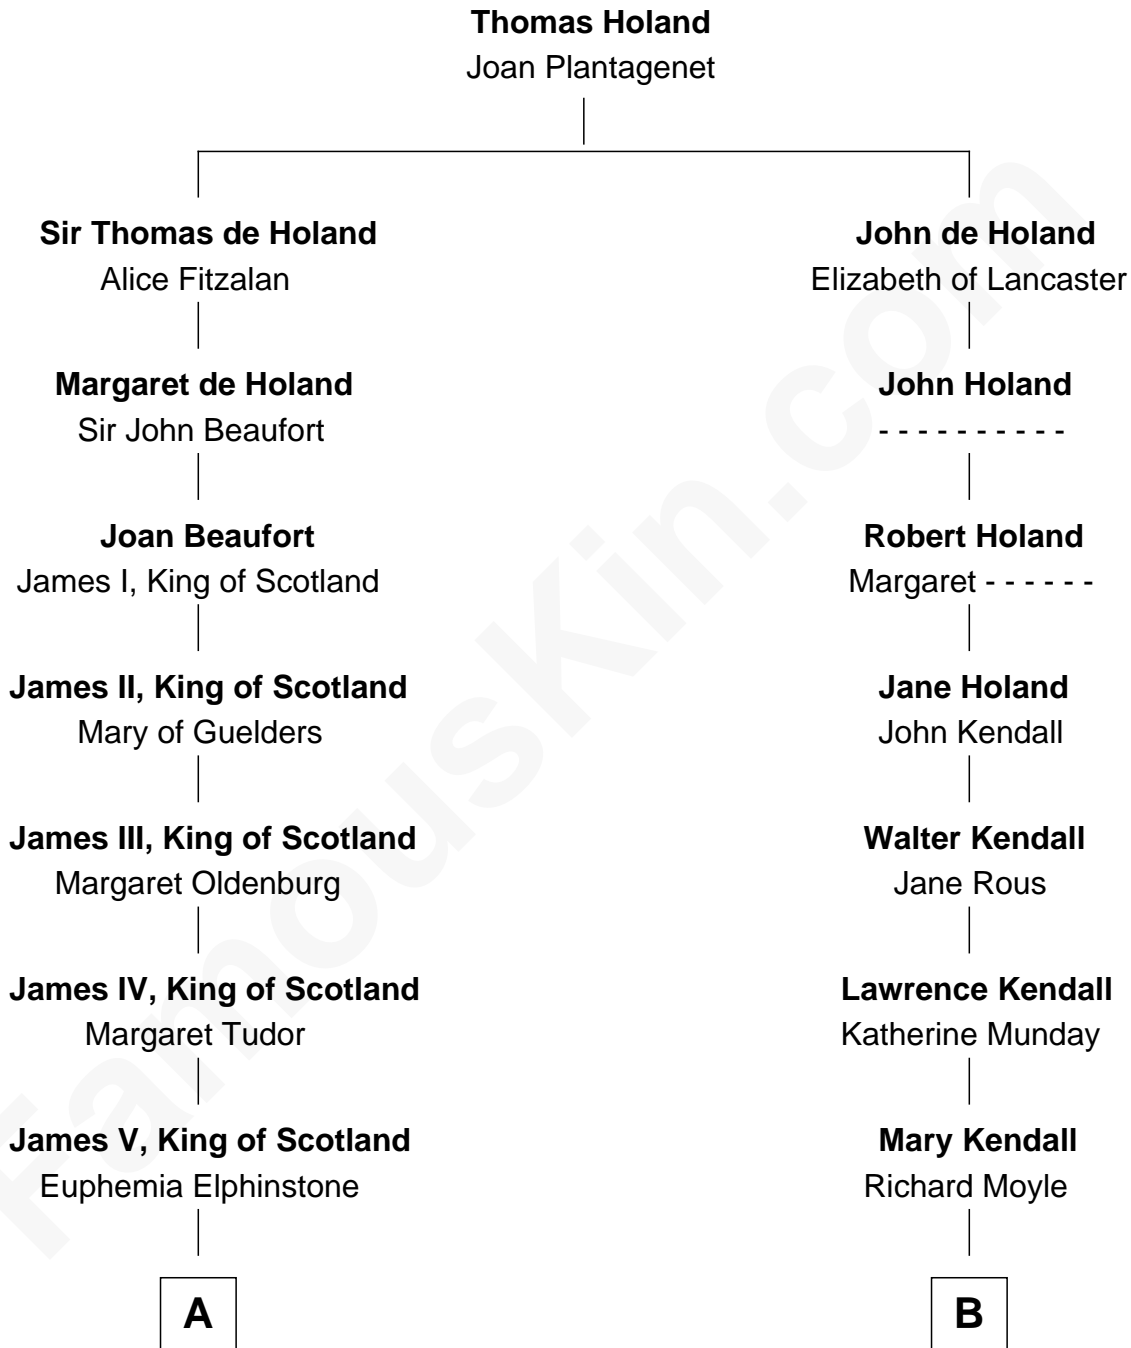

## Relationship Chart of

### James Russell Lowell

American "Fireside" Poet

17th cousin 3 times removed of

**Ed Helms**

TV and Movie Actor

C

**Inez Emeline Wright**  
George Pullen Jackson

**Frances Helen Jackson**  
Fitzgerald Sale Parker