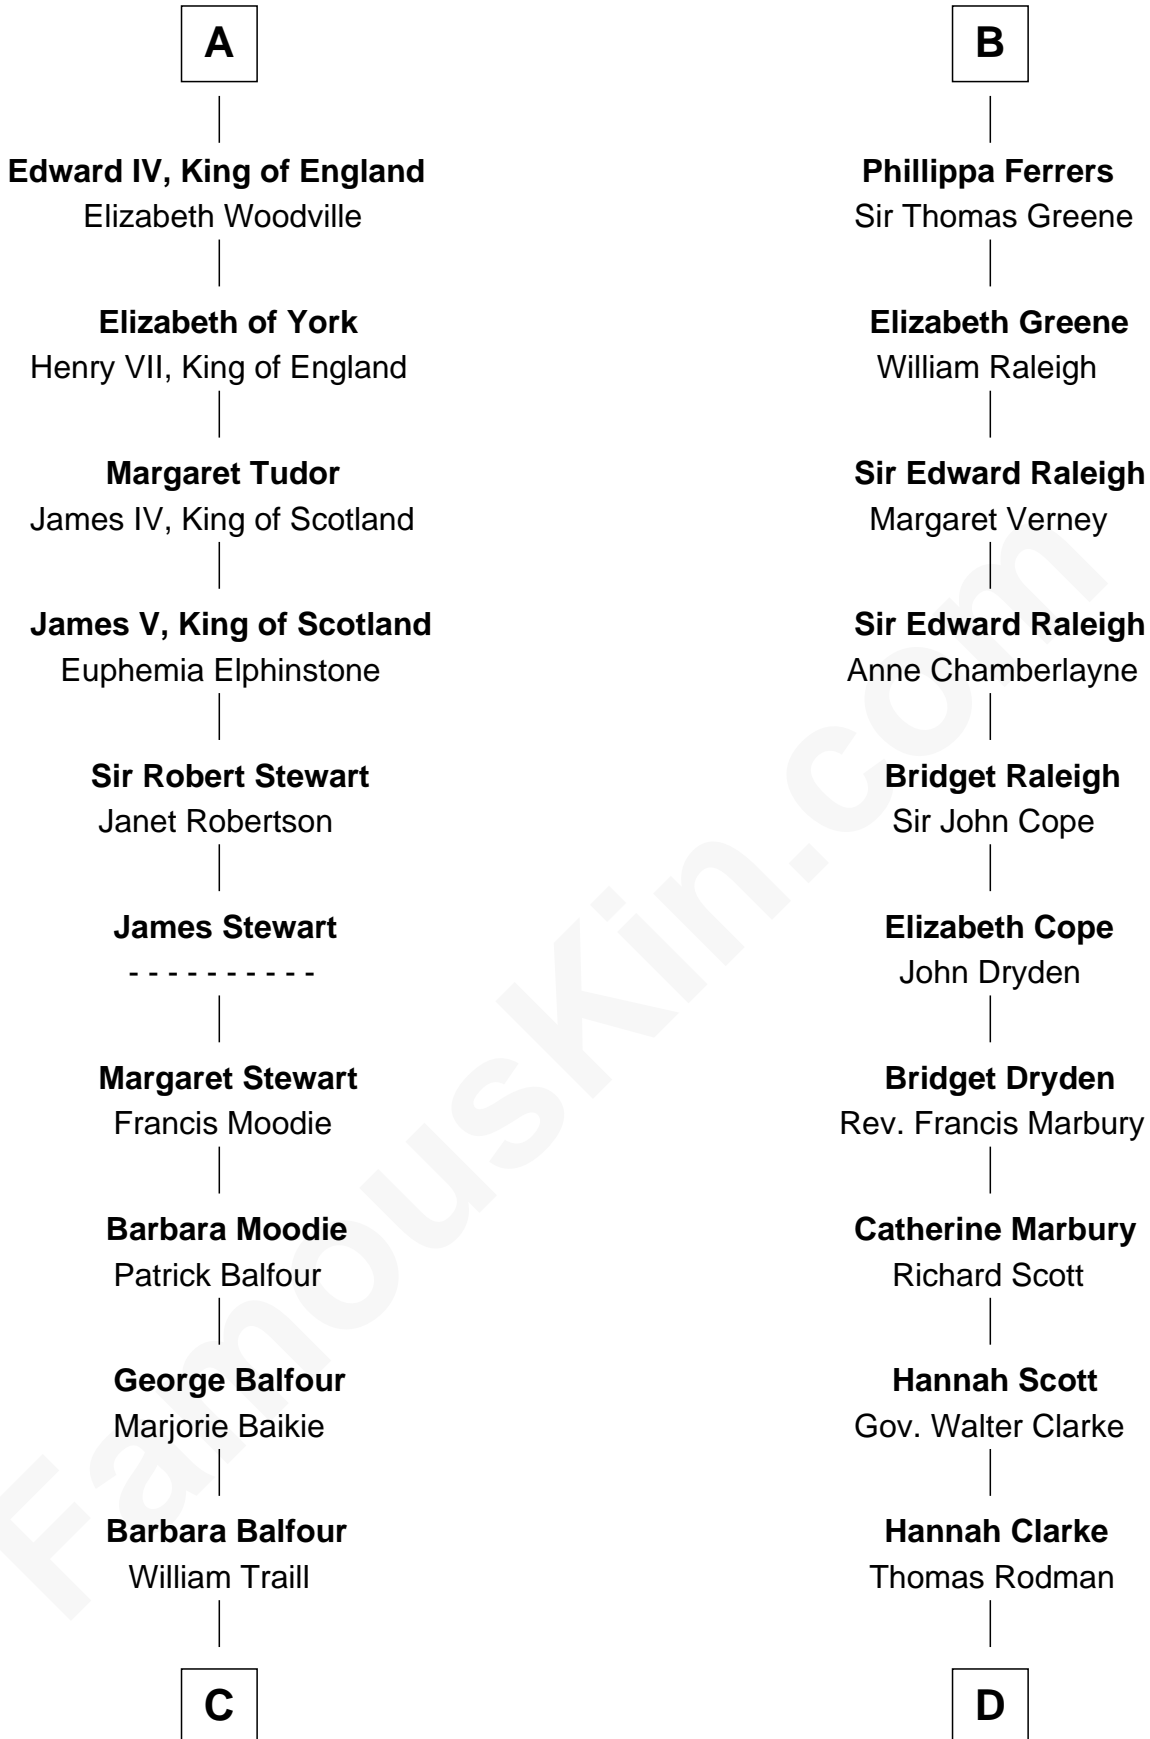

FamousKin.com Relationship Chart of

James Russell Lowell

American "Fireside" Poet

21st cousin of

Joseph Wharton

Founder of the Wharton School of Business

C

William Traill