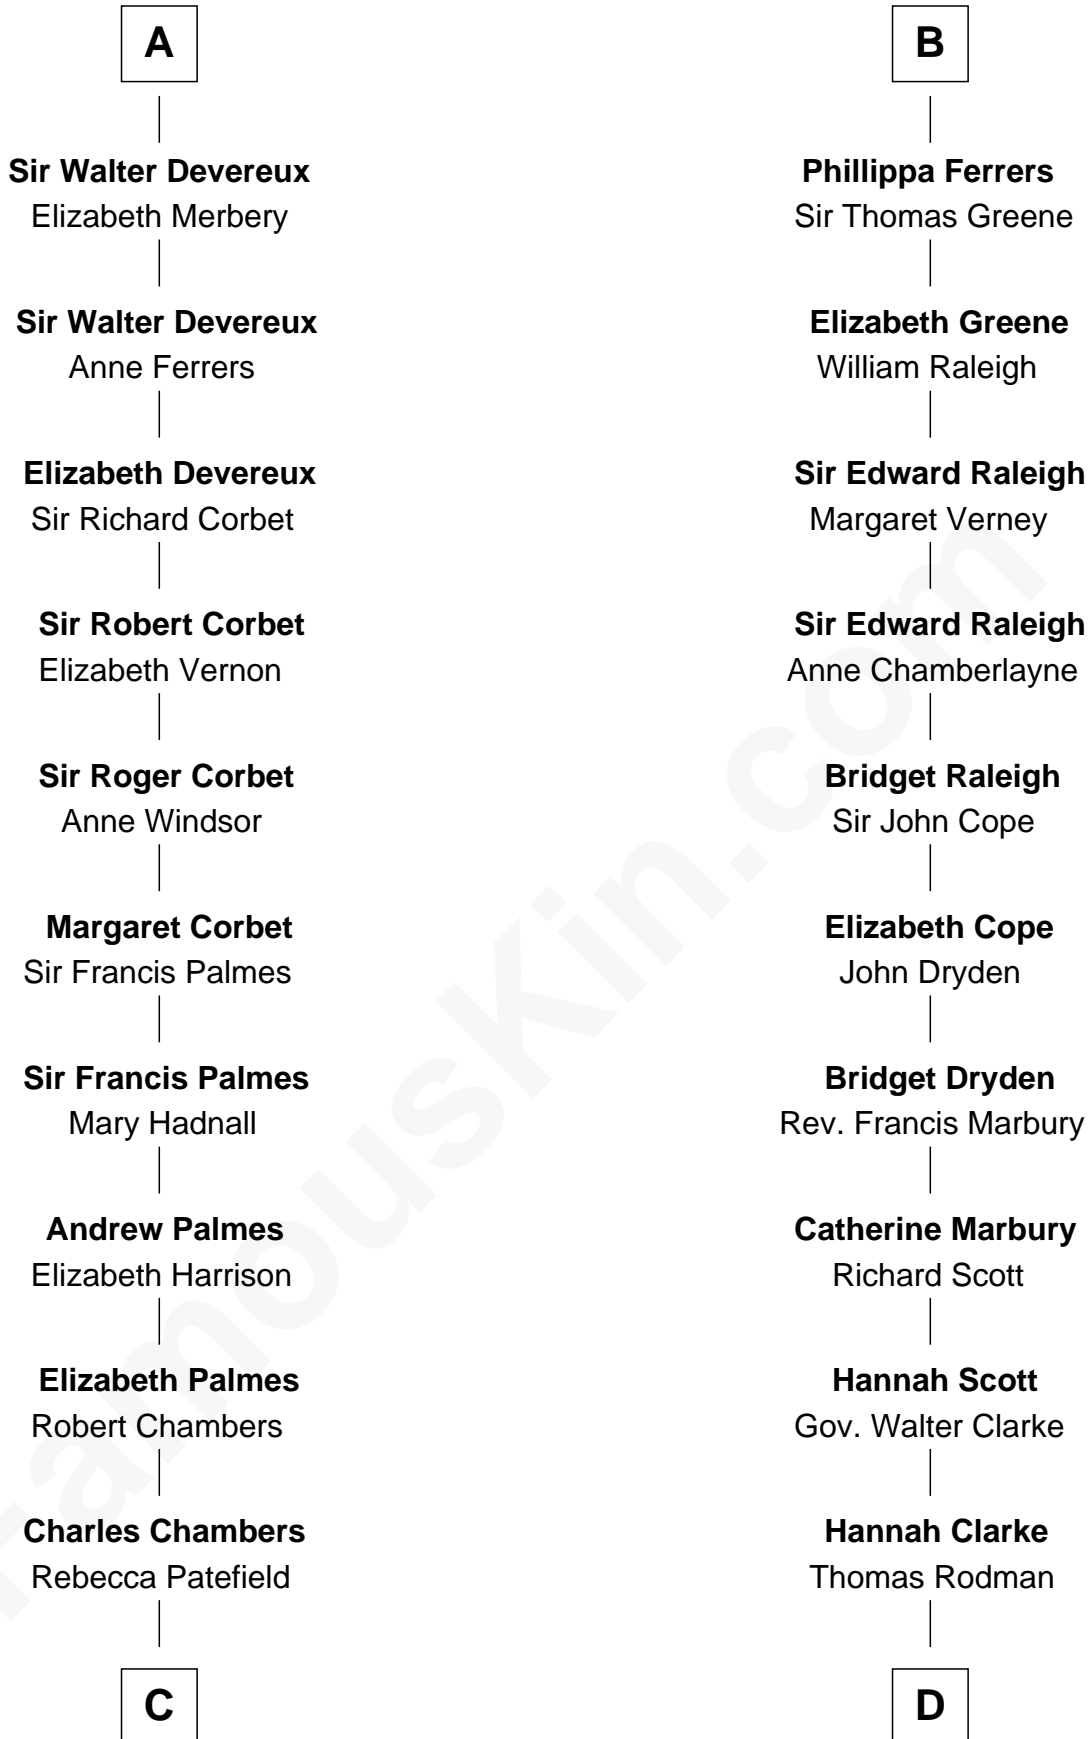

FamousKin.com Relationship Chart of

James Russell Lowell

American "Fireside" Poet

21st cousin of

Joseph Wharton

Founder of the Wharton School of Business

C

Rebecca Chambers

Daniel Russell

James Russell

Katharine Graves

Rebecca Russell

John Lowell

Rev. Charles Lowell

Harriet Brackett Spence

James Russell Lowell