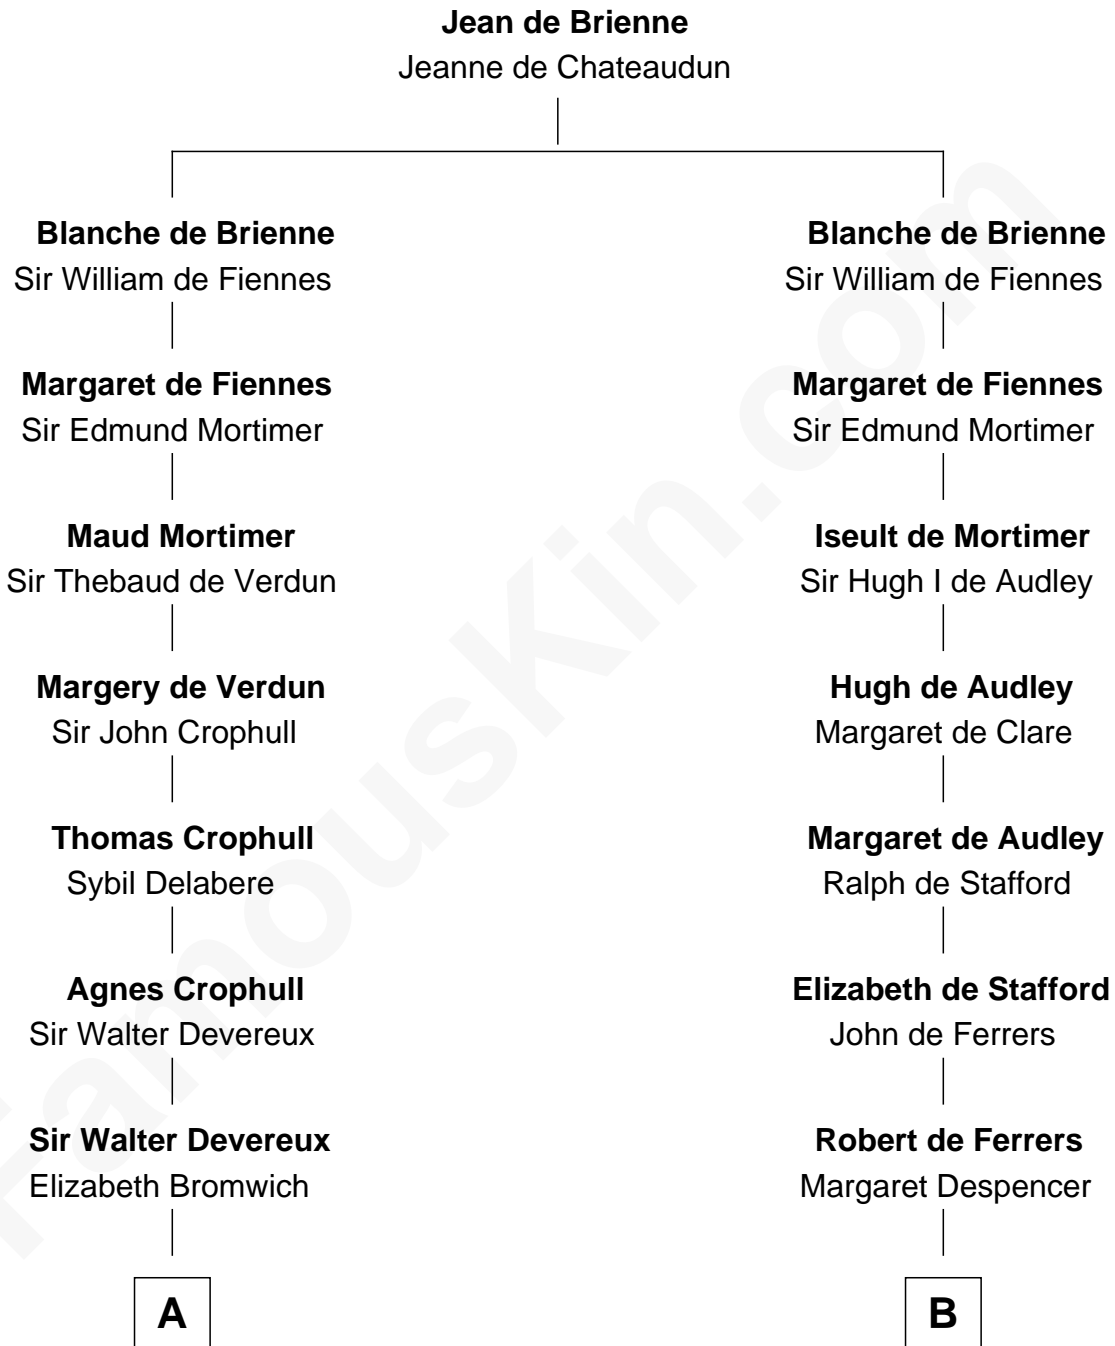

FamousKin.com Relationship Chart of

James Russell Lowell

American "Fireside" Poet

21st cousin of

Joseph Wharton

Founder of the Wharton School of Business

C

Rebecca Chambers

Daniel Russell

James Russell

Katharine Graves

Rebecca Russell

John Lowell

Rev. Charles Lowell

Harriet Brackett Spence

James Russell Lowell