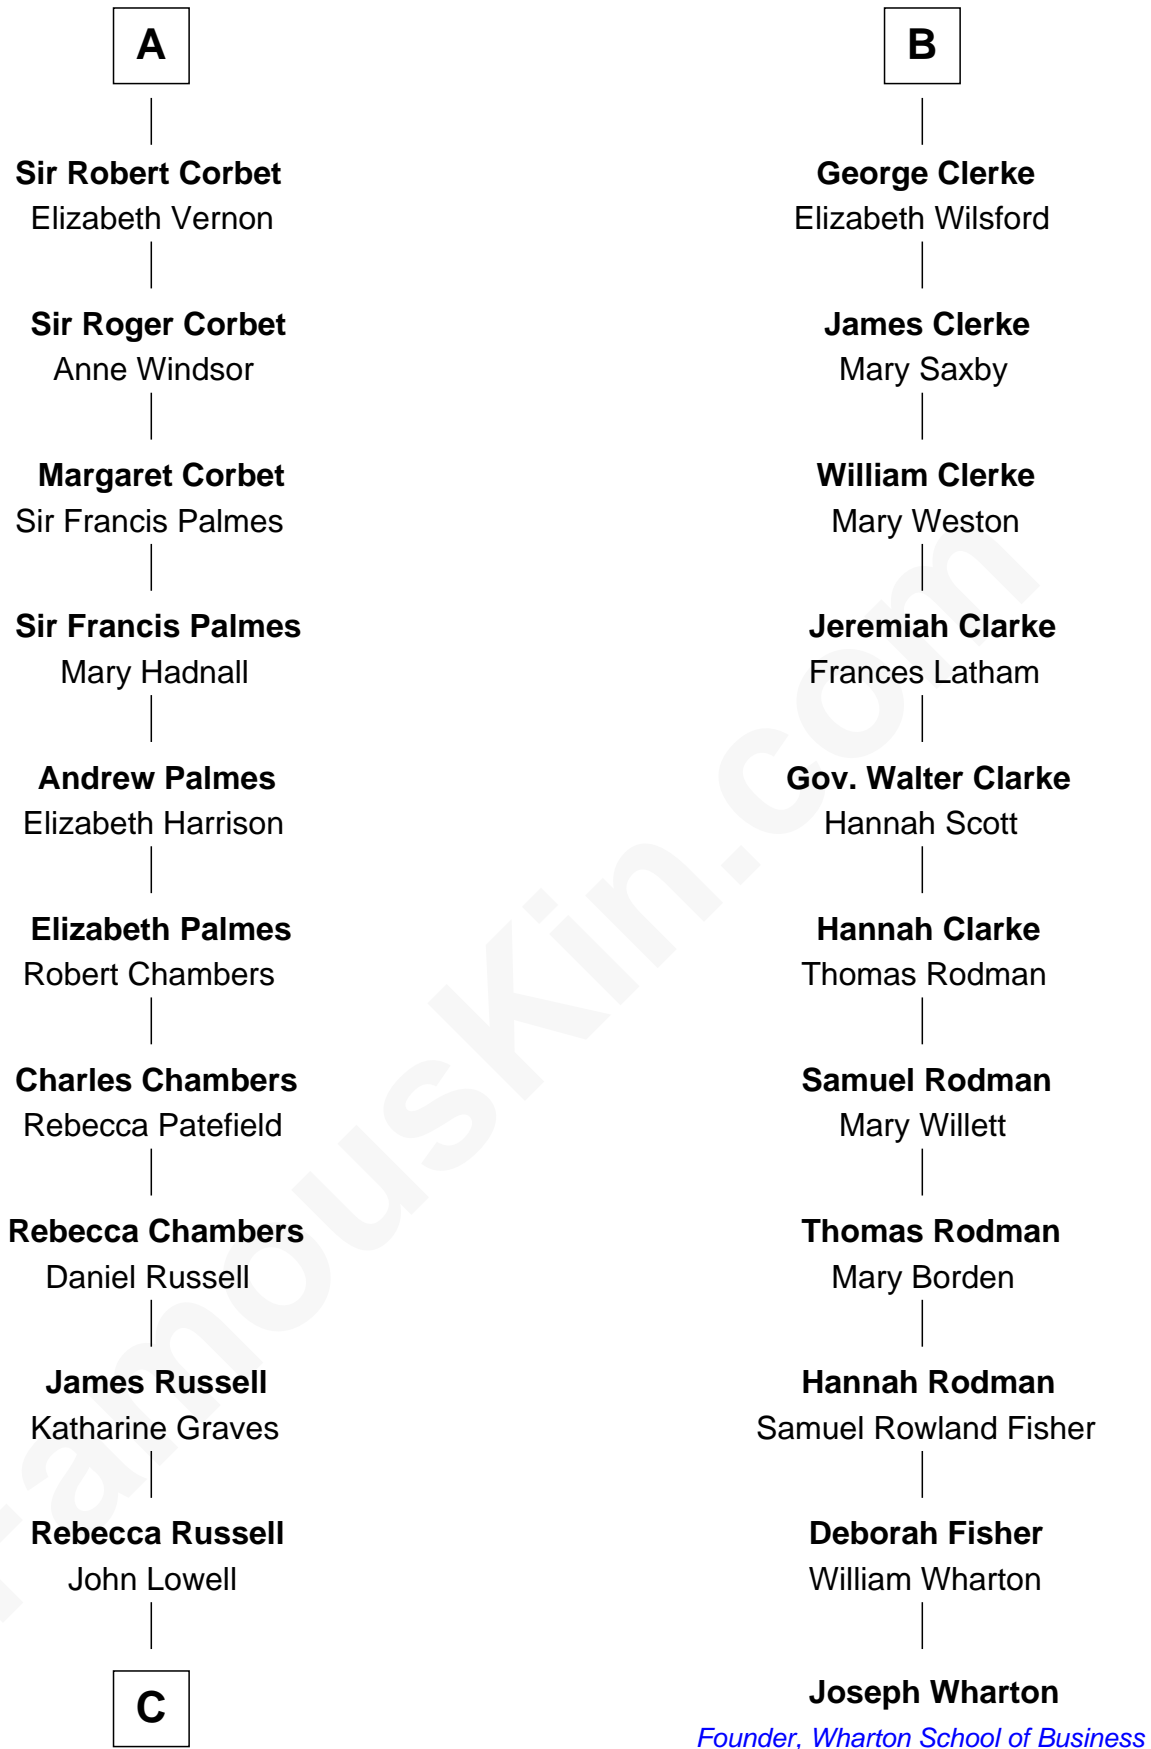

**FamousKin.com**  
**Relationship Chart of**  
**James Russell Lowell**  
*American "Fireside" Poet*

17th cousin 1 time removed of

**Joseph Wharton**  
*Founder of the Wharton School of Business*

C

Rev. Charles Lowell  
Harriet Brackett Spence

James Russell Lowell  
*American "Fireside" Poet*

FamousKin.com