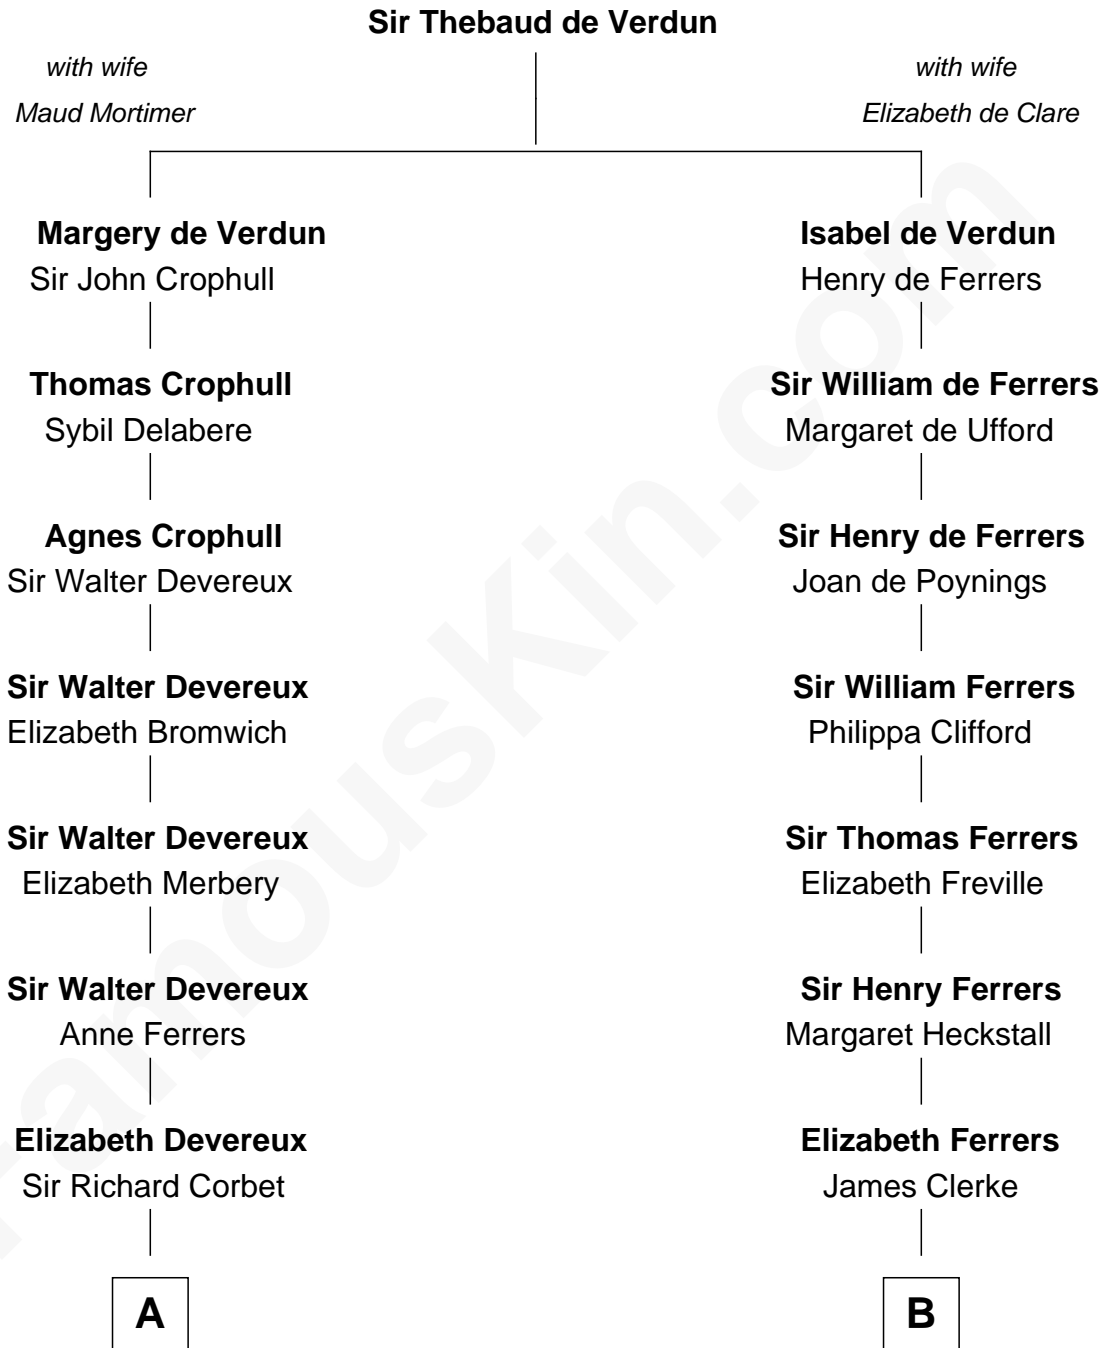

**FamousKin.com**  
**Relationship Chart of**  
**James Russell Lowell**  
*American "Fireside" Poet*

17th cousin 1 time removed of

**Joseph Wharton**  
*Founder of the Wharton School of Business*

C

Rev. Charles Lowell  
Harriet Brackett Spence

James Russell Lowell  
*American "Fireside" Poet*

FamousKin.com