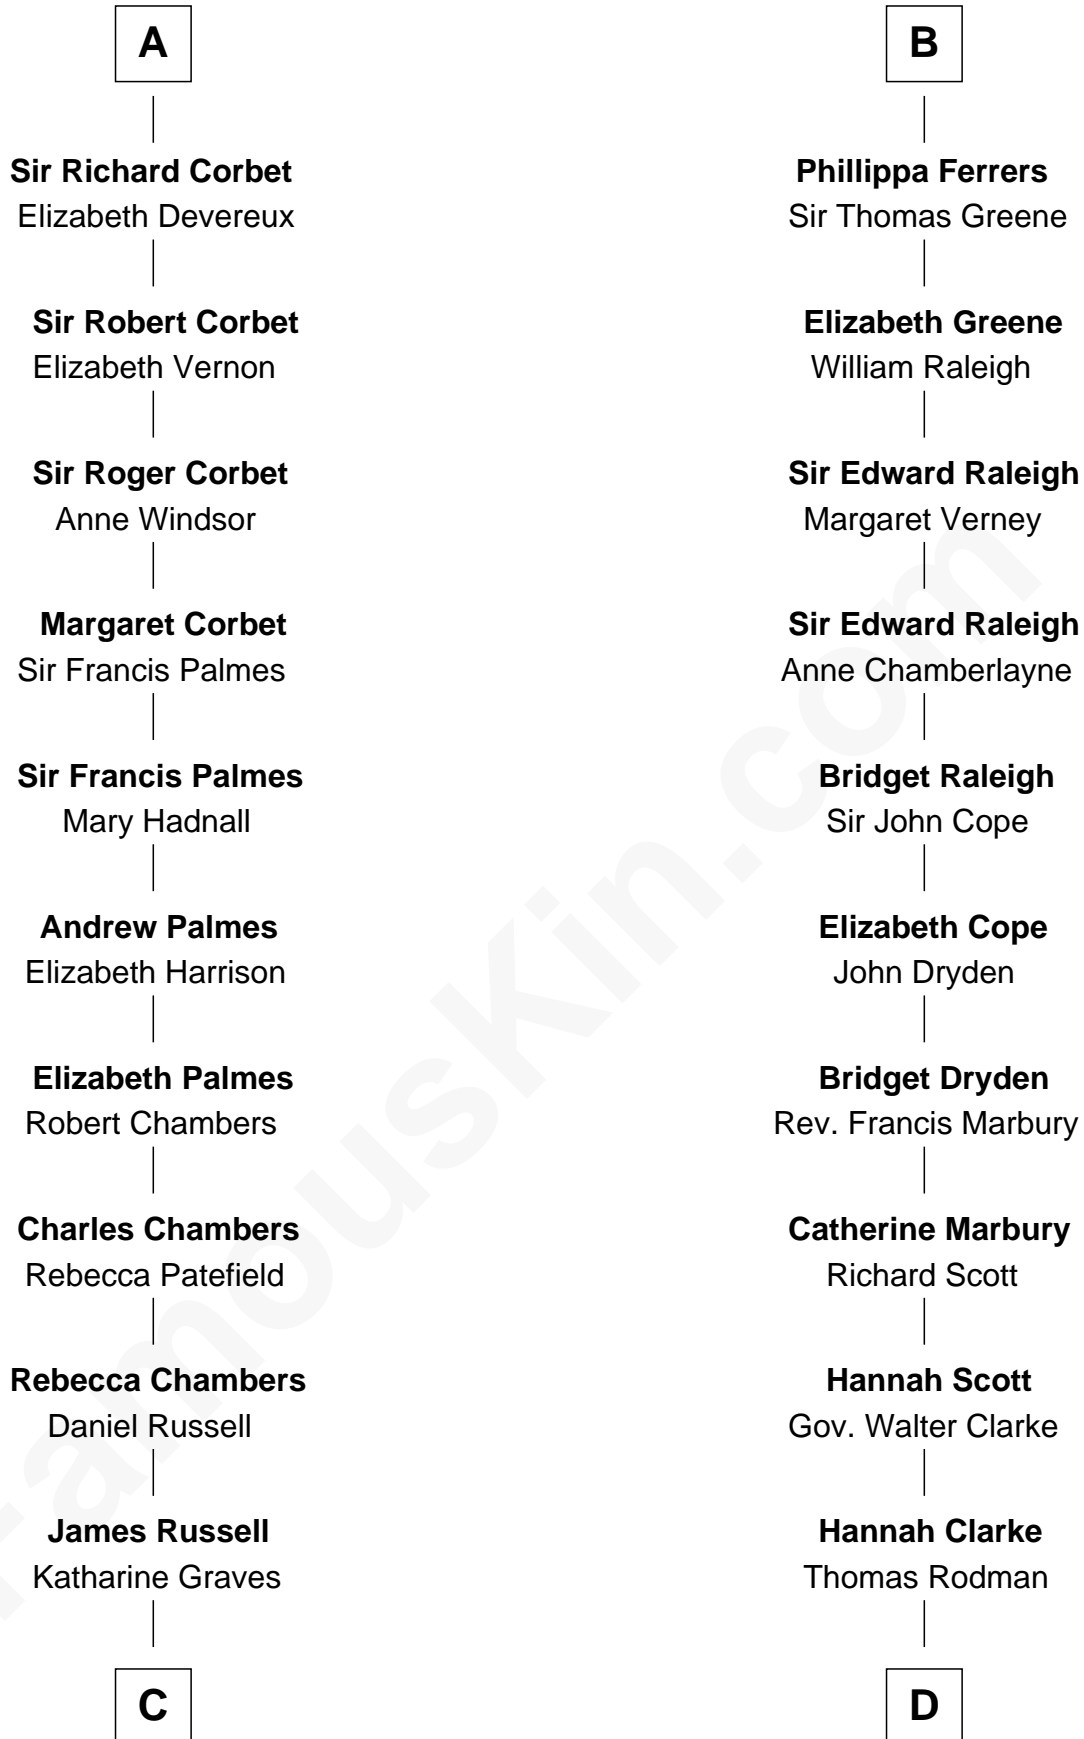

FamousKin.com
Relationship Chart of
James Russell Lowell
American "Fireside" Poet

19th cousin 2 times removed of

Joseph Wharton
Founder of the Wharton School of Business

C

Rebecca Russell

John Lowell

Rev. Charles Lowell
Harriet Brackett Spence

James Russell Lowell
American "Fireside" Poet

D

Samuel Rodman

Mary Willett

Thomas Rodman
Mary Borden

Hannah Rodman
Samuel Rowland Fisher

Deborah Fisher
William Wharton

Joseph Wharton
Founder, Wharton School of Business