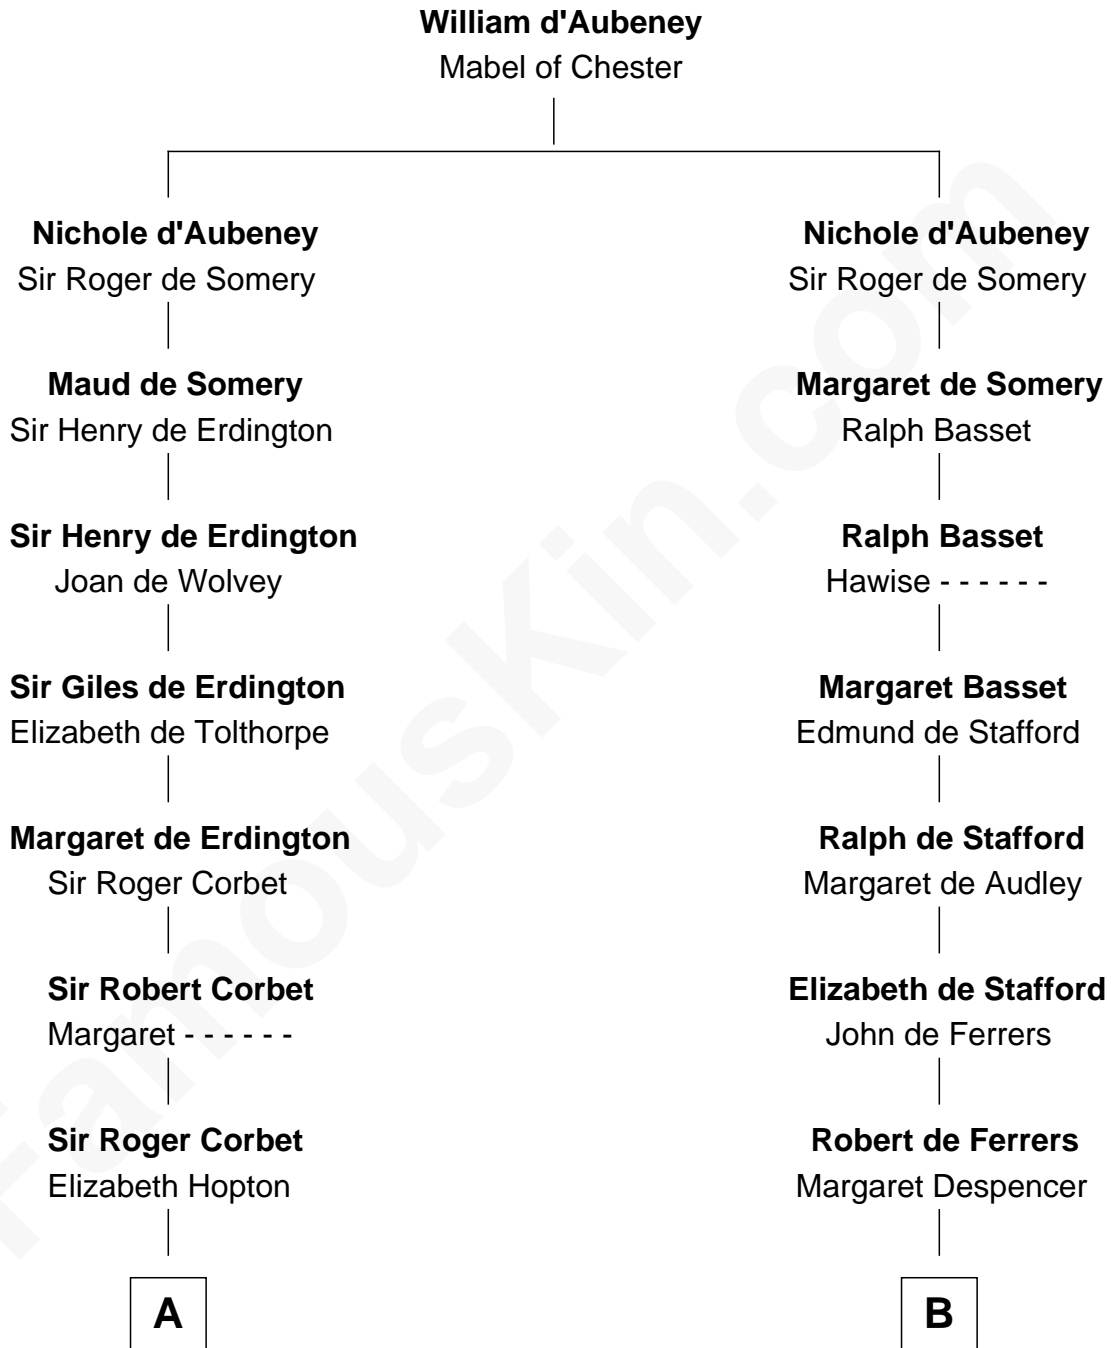

FamousKin.com
Relationship Chart of
James Russell Lowell
American "Fireside" Poet

19th cousin 2 times removed of

Joseph Wharton
Founder of the Wharton School of Business

C

Rebecca Russell

John Lowell

Rev. Charles Lowell
Harriet Brackett Spence

James Russell Lowell
American "Fireside" Poet

D

Samuel Rodman

Mary Willett

Thomas Rodman
Mary Borden

Hannah Rodman
Samuel Rowland Fisher

Deborah Fisher
William Wharton

Joseph Wharton
Founder, Wharton School of Business