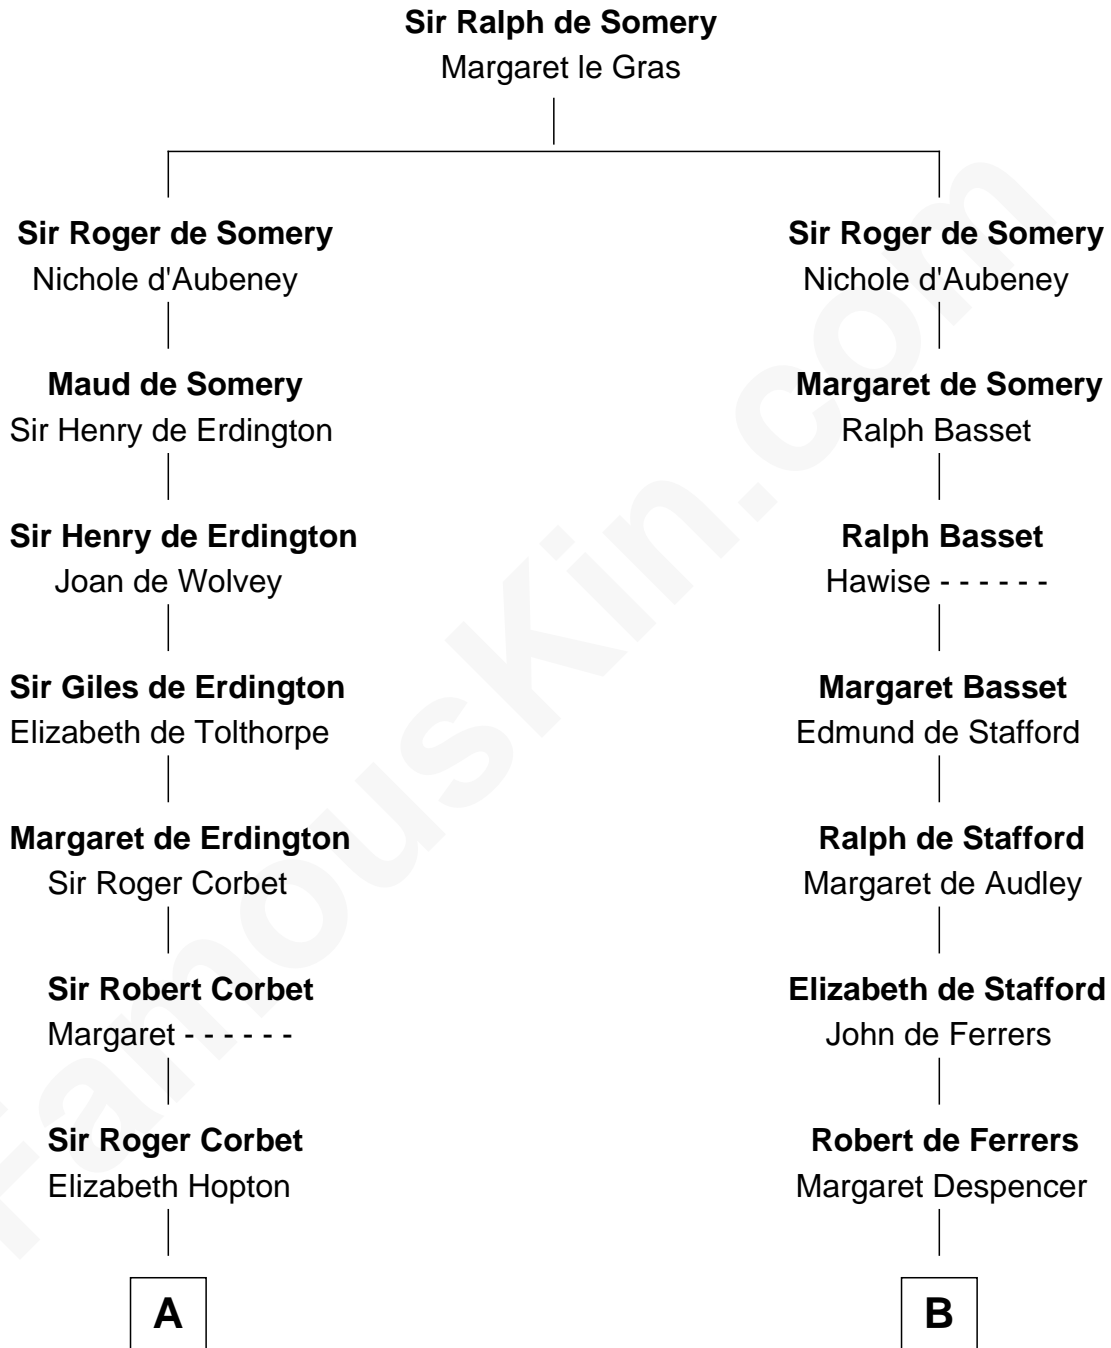

FamousKin.com
Relationship Chart of
James Russell Lowell
American "Fireside" Poet

19th cousin 2 times removed of

Joseph Wharton
Founder of the Wharton School of Business

C

Rebecca Russell

John Lowell

Rev. Charles Lowell
Harriet Brackett Spence

James Russell Lowell
American "Fireside" Poet

D

Samuel Rodman

Mary Willett

Thomas Rodman
Mary Borden

Hannah Rodman
Samuel Rowland Fisher

Deborah Fisher
William Wharton

Joseph Wharton
Founder, Wharton School of Business