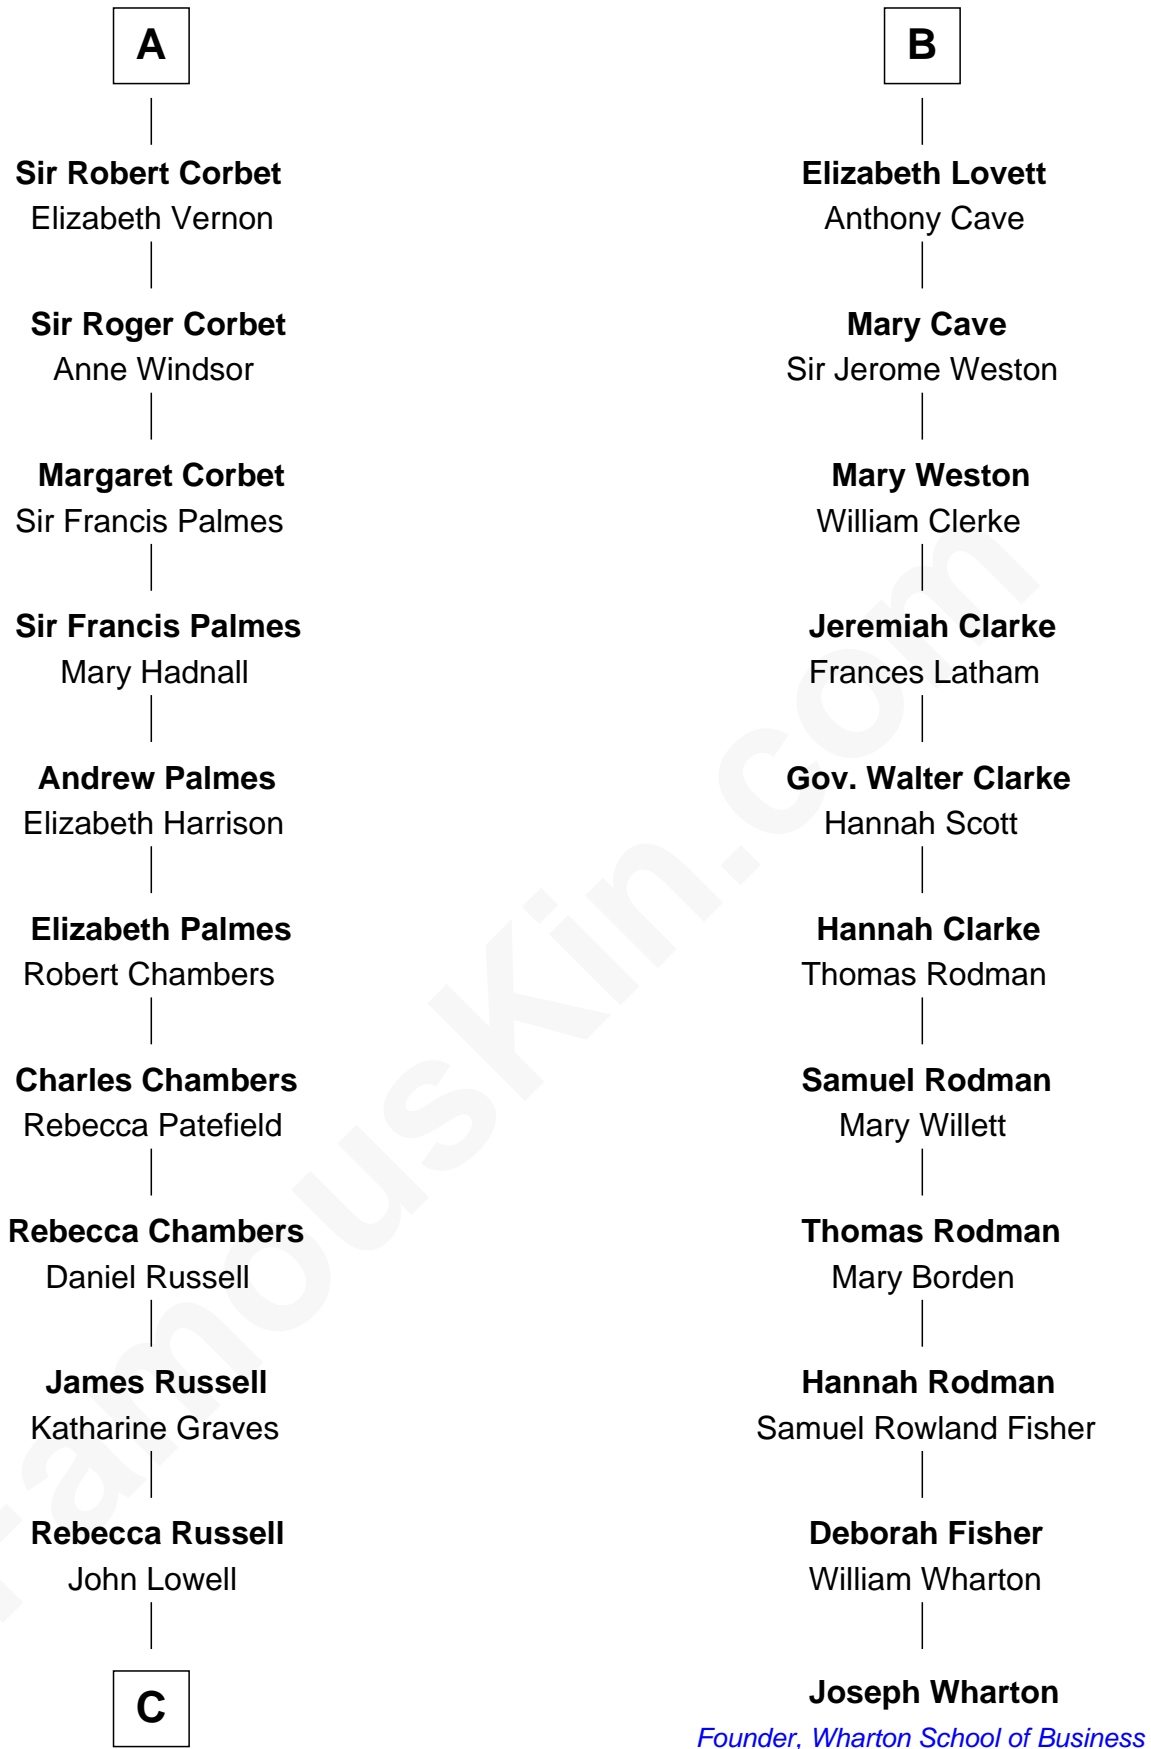

FamousKin.com

Relationship Chart of

James Russell Lowell

American "Fireside" Poet

17th cousin 1 time removed of

Joseph Wharton

Founder of the Wharton School of Business

C