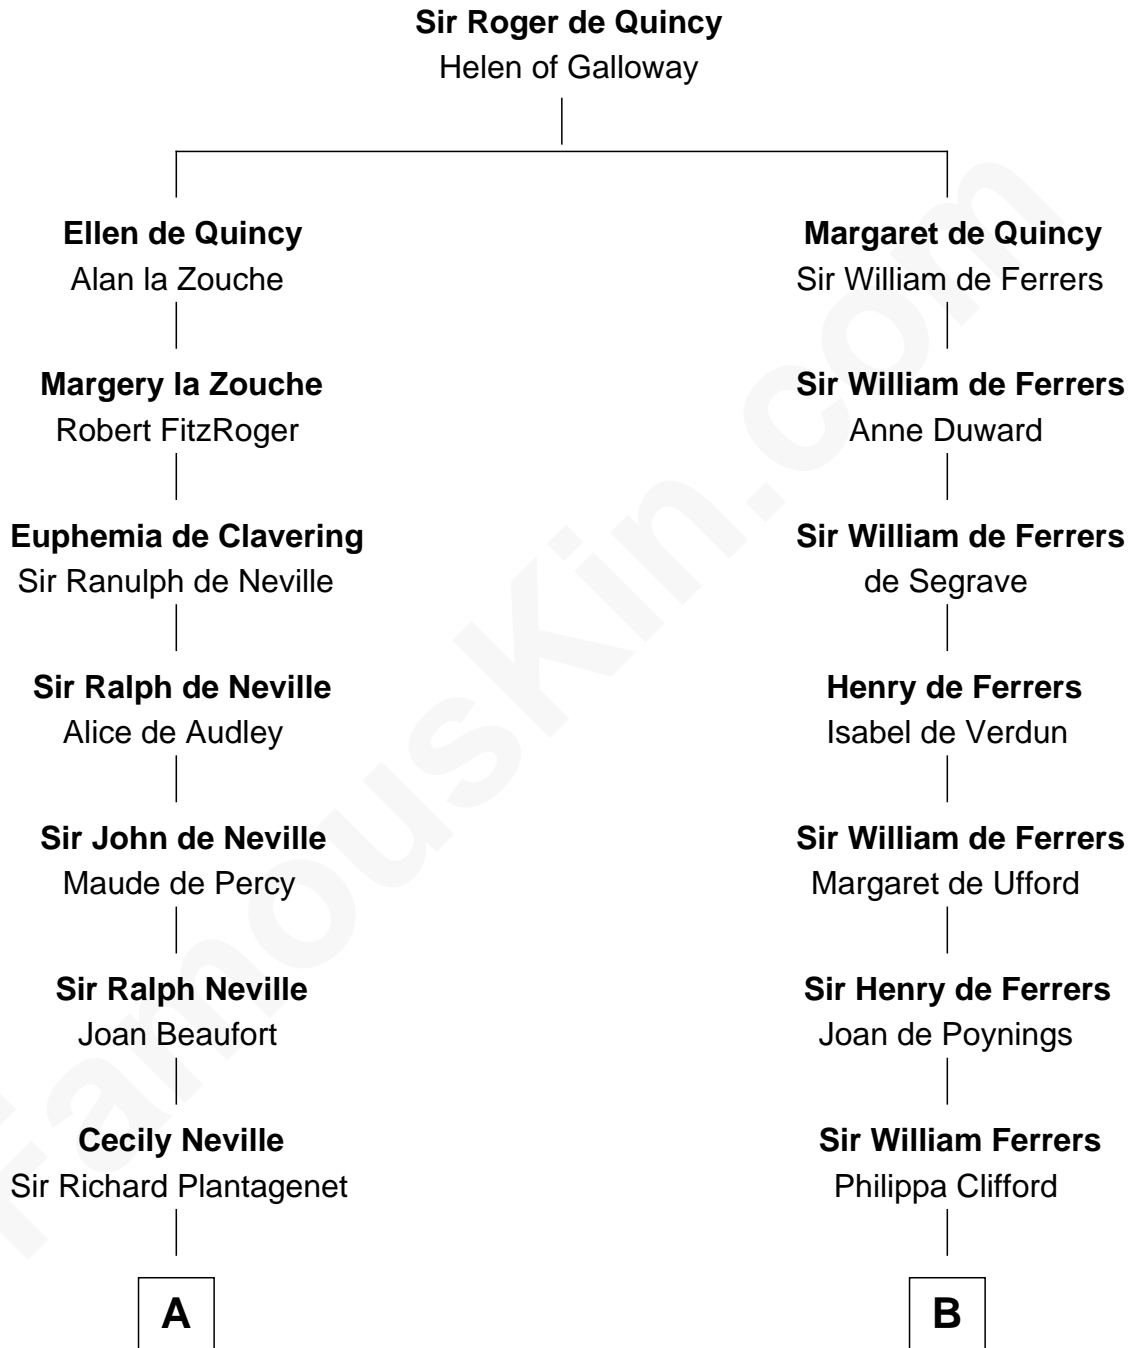

**FamousKin.com**  
**Relationship Chart of**  
**James Russell Lowell**  
*American "Fireside" Poet*

20th cousin 1 time removed of

**Joseph Wharton**  
*Founder of the Wharton School of Business*

**C**

**William Traill**

Isabel Fea

**Robert Traill**

Mary Whipple

**Mary Whipple Traill**

Keith Spence

**Harriet Brackett Spence**

Rev. Charles Lowell

**James Russell Lowell**