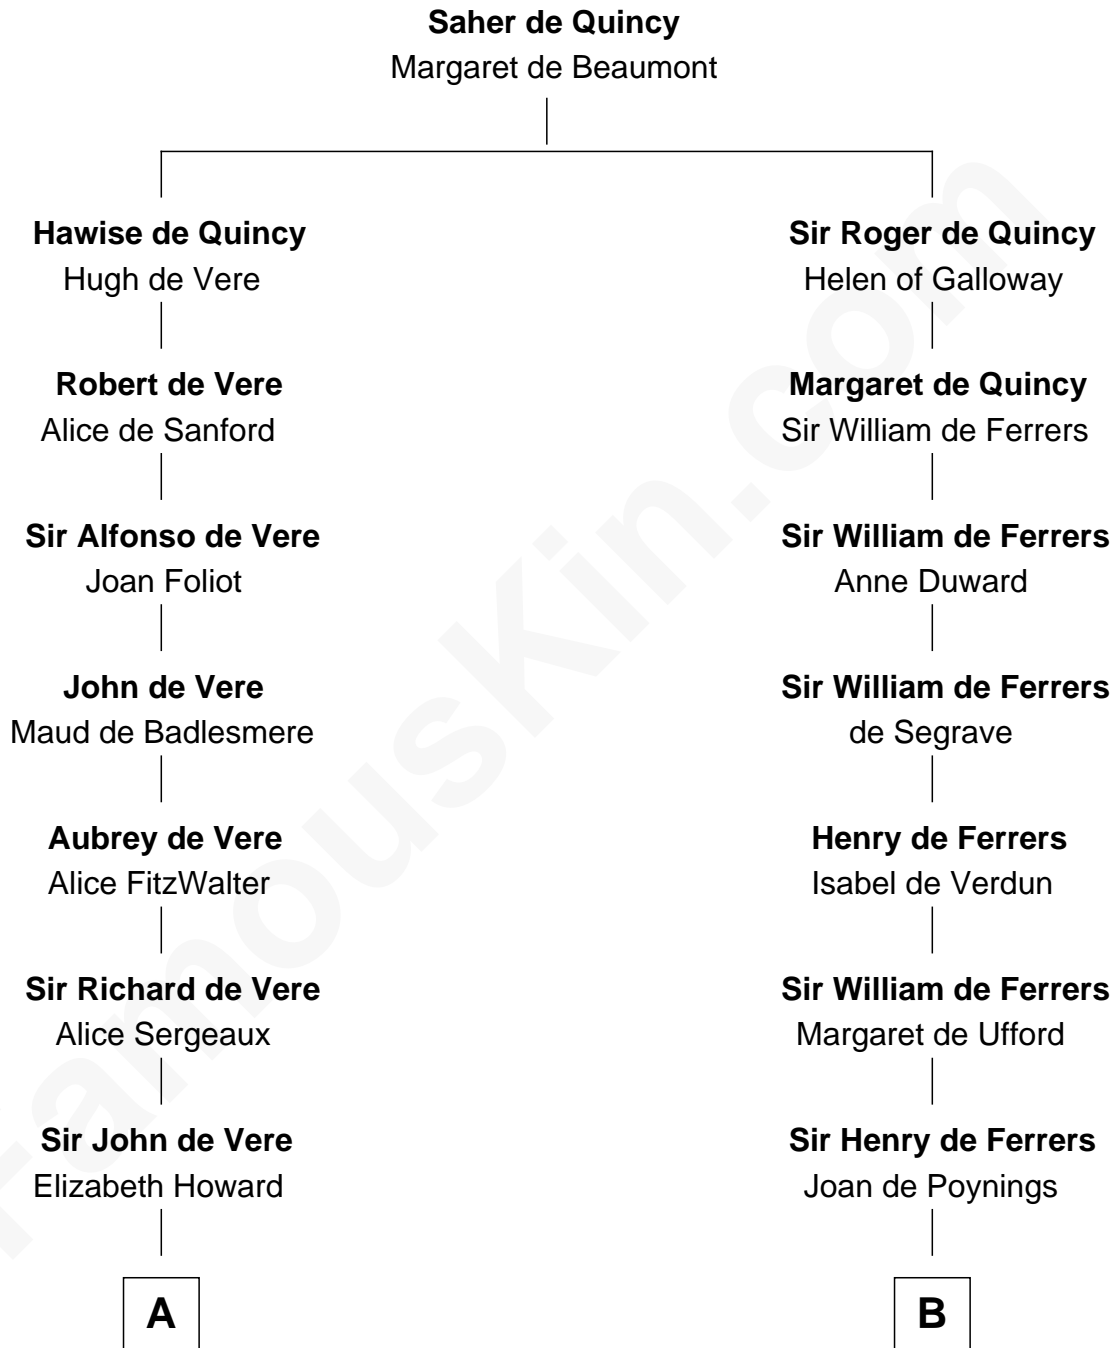

FamousKin.com
Relationship Chart of
James Russell Lowell
American "Fireside" Poet

19th cousin 2 times removed of

Joseph Wharton
Founder of the Wharton School of Business

C

John Lowell
Rebecca Russell

Rev. Charles Lowell
Harriet Brackett Spence

James Russell Lowell
American "Fireside" Poet

D

Samuel Rodman
Mary Willett

Thomas Rodman
Mary Borden

Hannah Rodman
Samuel Rowland Fisher

Deborah Fisher
William Wharton

Joseph Wharton
Founder, Wharton School of Business