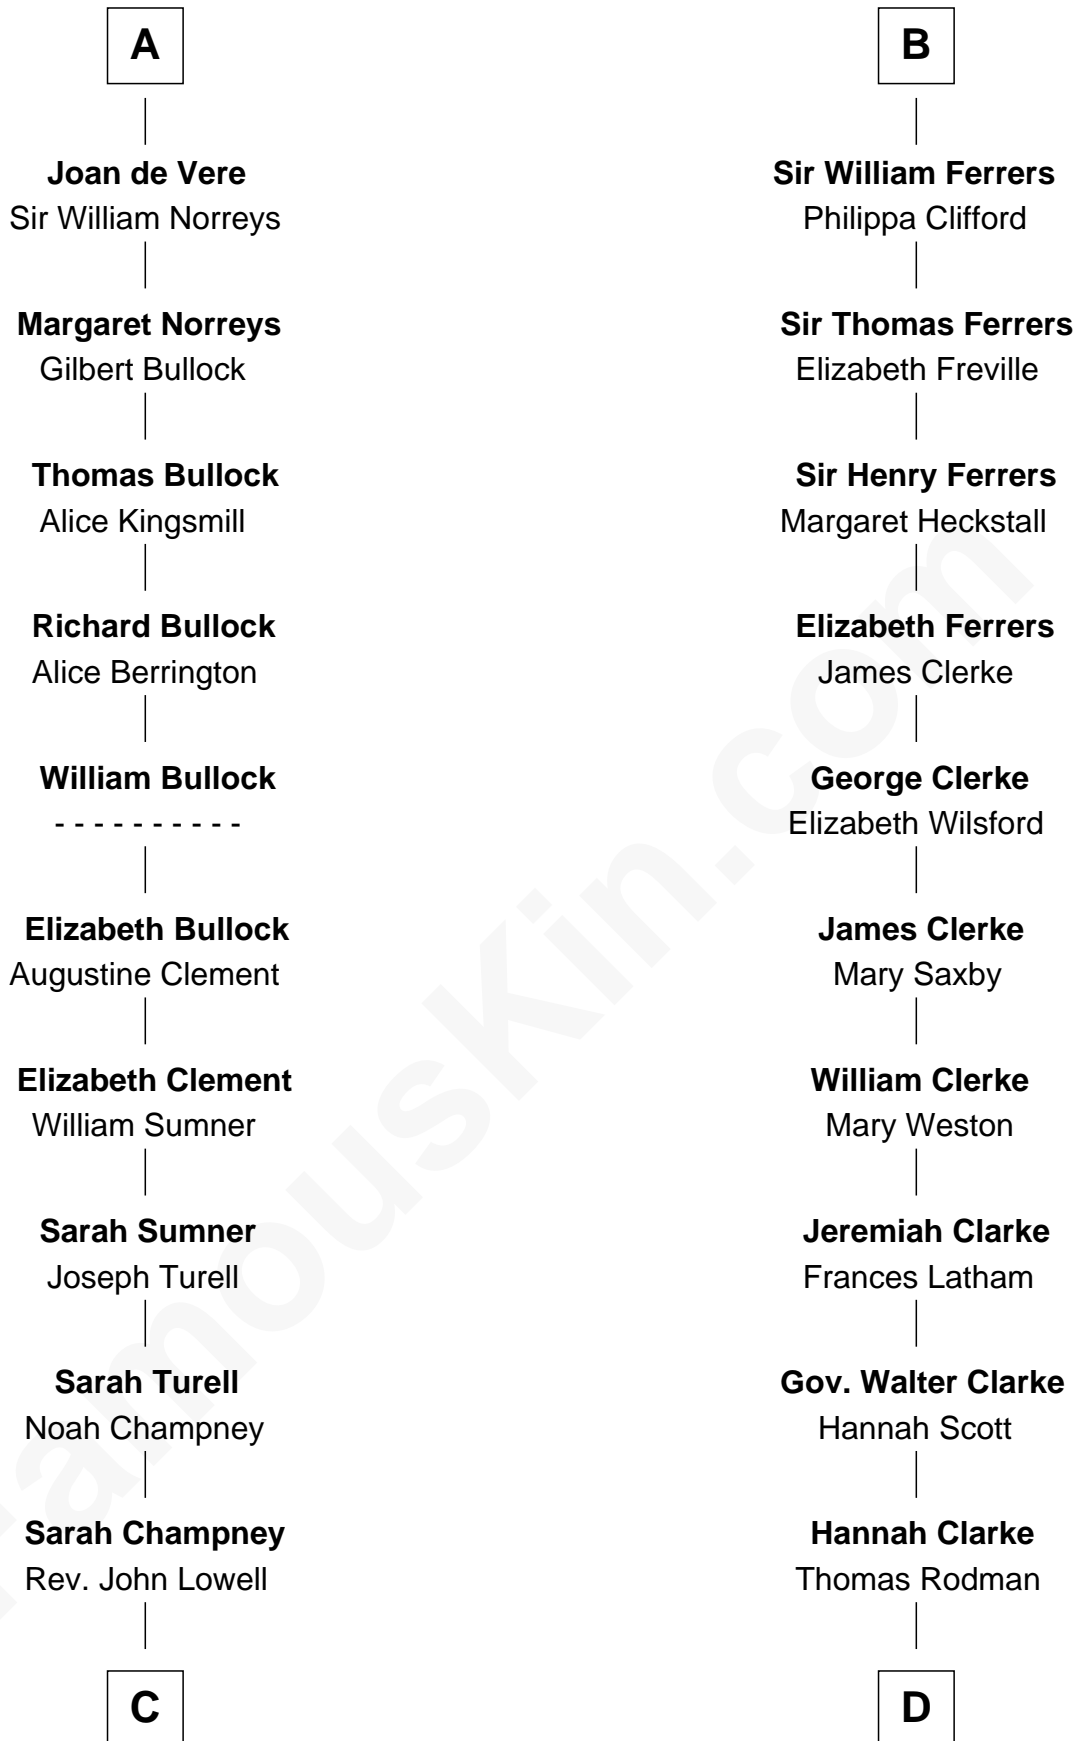

FamousKin.com
Relationship Chart of
James Russell Lowell
American "Fireside" Poet

19th cousin 2 times removed of

Joseph Wharton
Founder of the Wharton School of Business

C

John Lowell
Rebecca Russell

Rev. Charles Lowell
Harriet Brackett Spence

James Russell Lowell
American "Fireside" Poet

D

Samuel Rodman
Mary Willett

Thomas Rodman
Mary Borden

Hannah Rodman
Samuel Rowland Fisher

Deborah Fisher
William Wharton

Joseph Wharton
Founder, Wharton School of Business