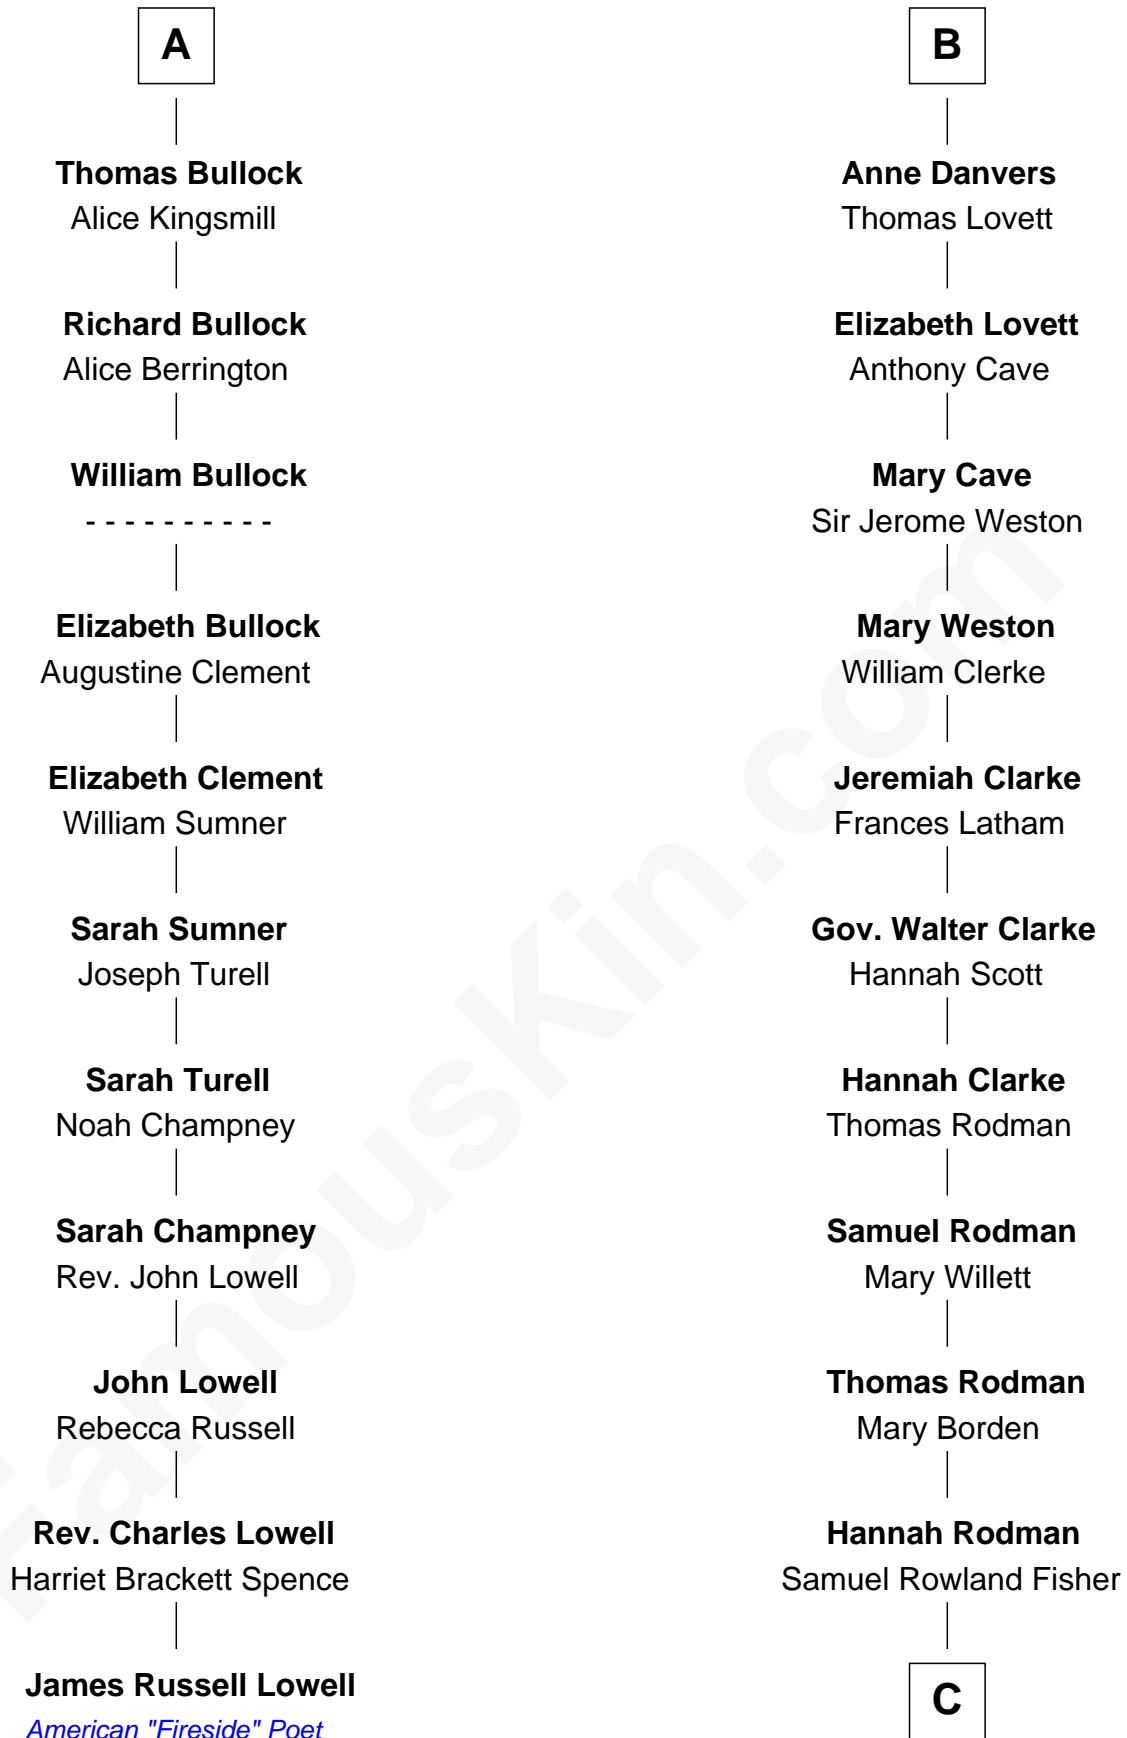

**FamousKin.com**  
**Relationship Chart of**  
**James Russell Lowell**  
*American "Fireside" Poet*

17th cousin 1 time removed of

**Joseph Wharton**  
*Founder of the Wharton School of Business*

C

Deborah Fisher

William Wharton

Joseph Wharton

*Founder, Wharton School of Business*

FamousKin.com