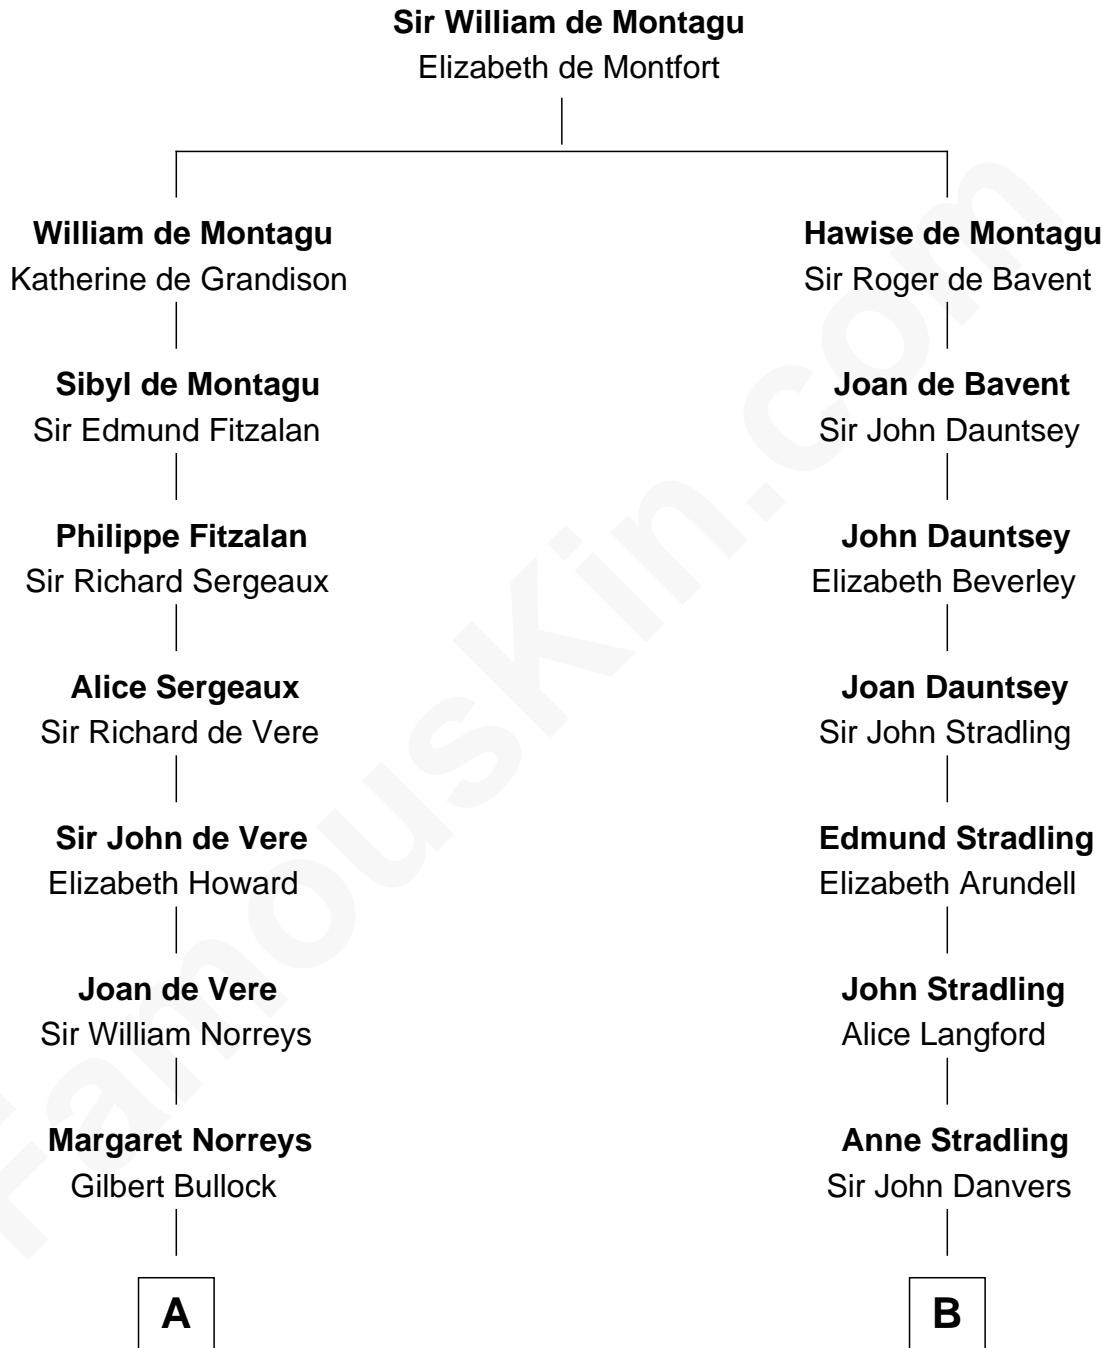

**FamousKin.com**  
**Relationship Chart of**  
**James Russell Lowell**  
*American "Fireside" Poet*

17th cousin 1 time removed of

**Joseph Wharton**  
*Founder of the Wharton School of Business*

C

Deborah Fisher

William Wharton

Joseph Wharton

*Founder, Wharton School of Business*

FamousKin.com