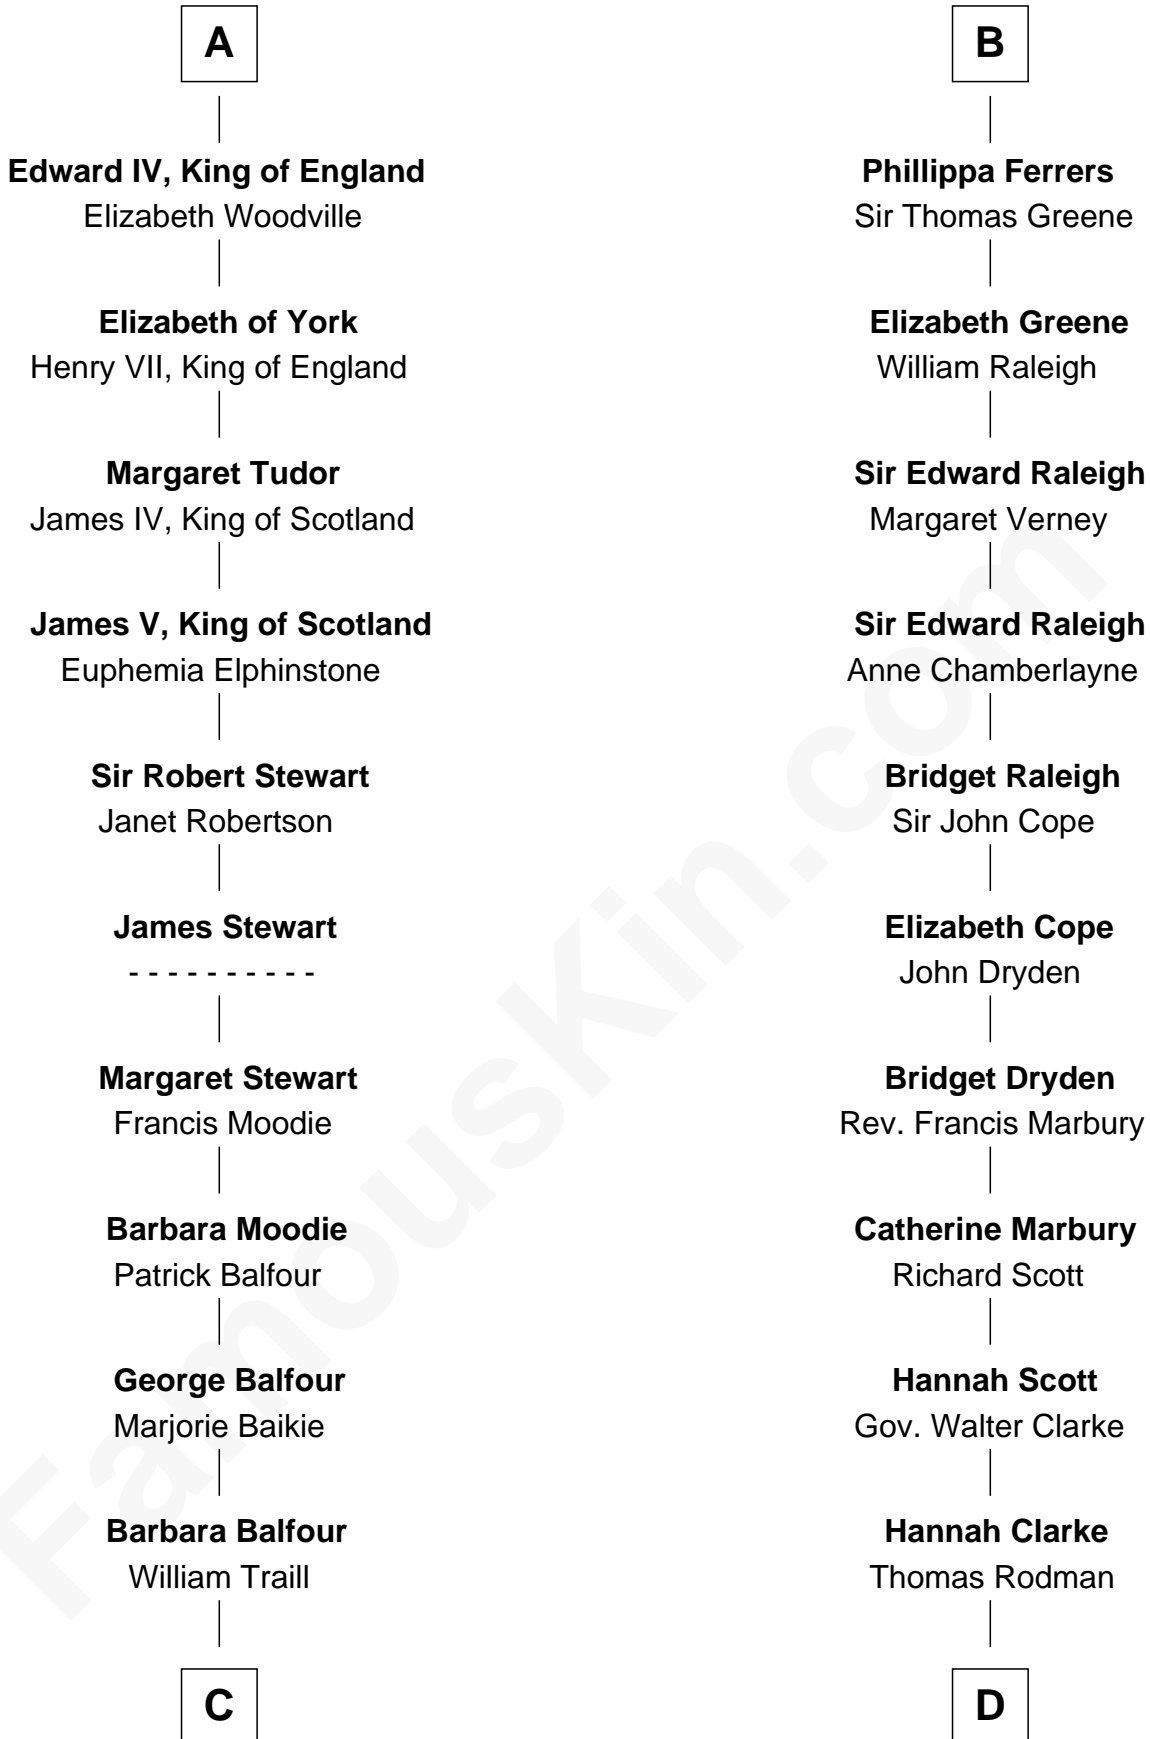

**FamousKin.com**  
**Relationship Chart of**  
**James Russell Lowell**  
*American "Fireside" Poet*

**21st cousin of**  
**Joseph Wharton**  
*Founder of the Wharton School of Business*

**C**

**William Traill**

Isabel Fea

**Robert Traill**

Mary Whipple

**Mary Whipple Traill**

Keith Spence

**Harriet Brackett Spence**

Rev. Charles Lowell

**James Russell Lowell**