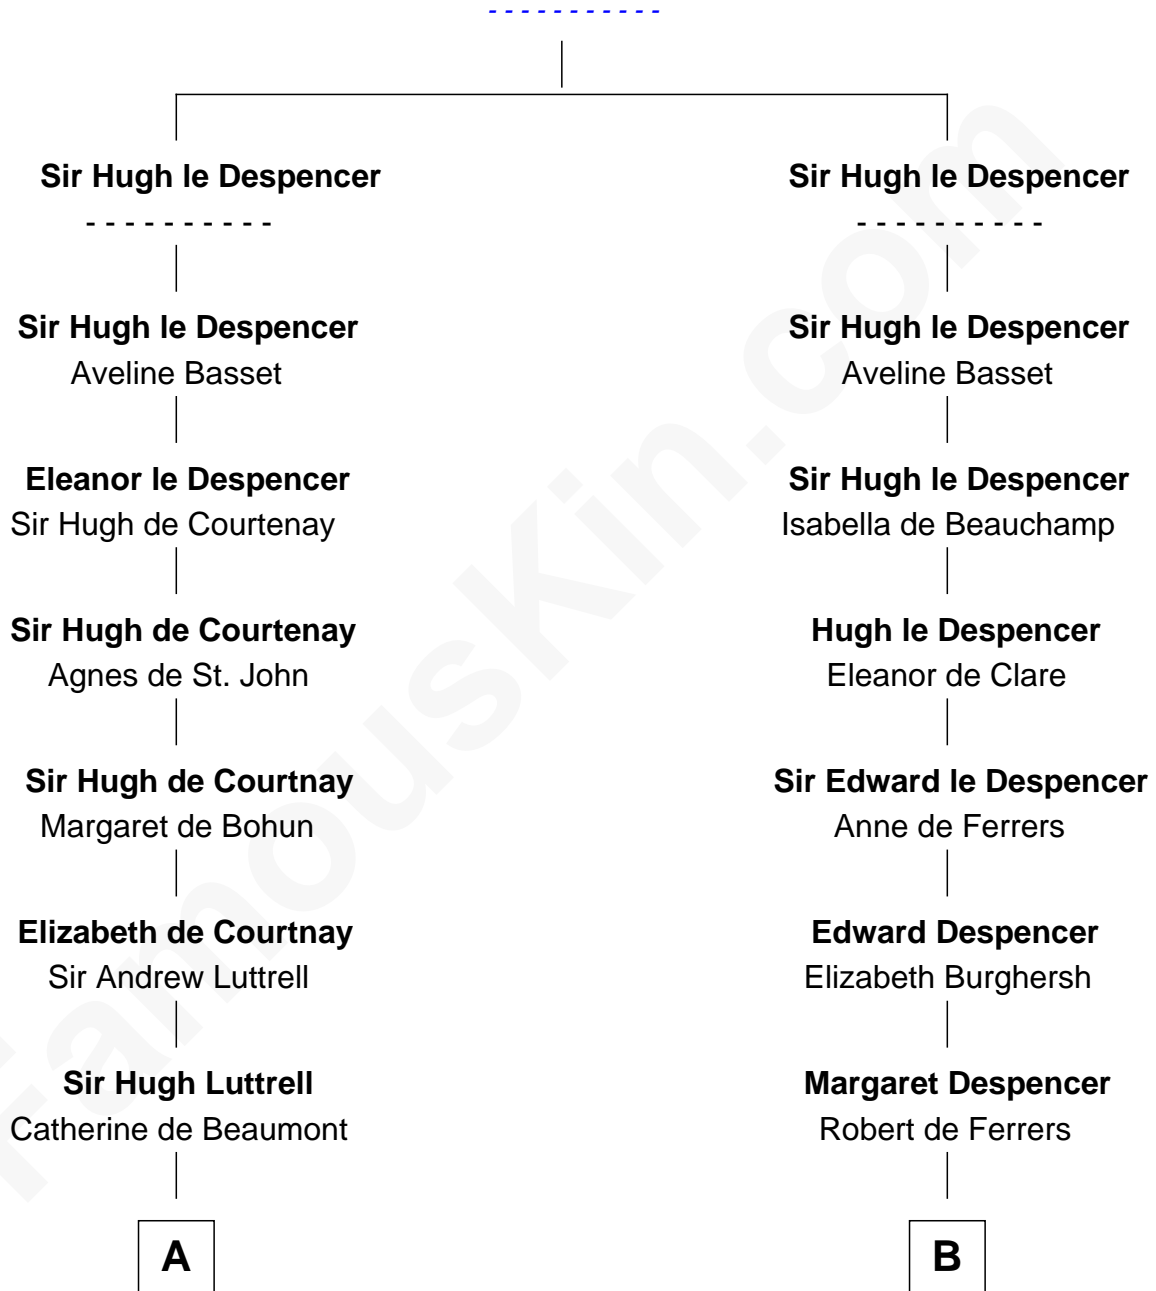

FamousKin.com
Relationship Chart of
James Russell Lowell
American "Fireside" Poet

20th cousin 1 time removed of

Joseph Wharton
Founder of the Wharton School of Business

Thomas le Despencer

C

Rev. John Lowell

Samuel Rodman

Mary Willett

Thomas Rodman

Mary Borden

Hannah Rodman

Samuel Rowland Fisher

Deborah Fisher

William Wharton