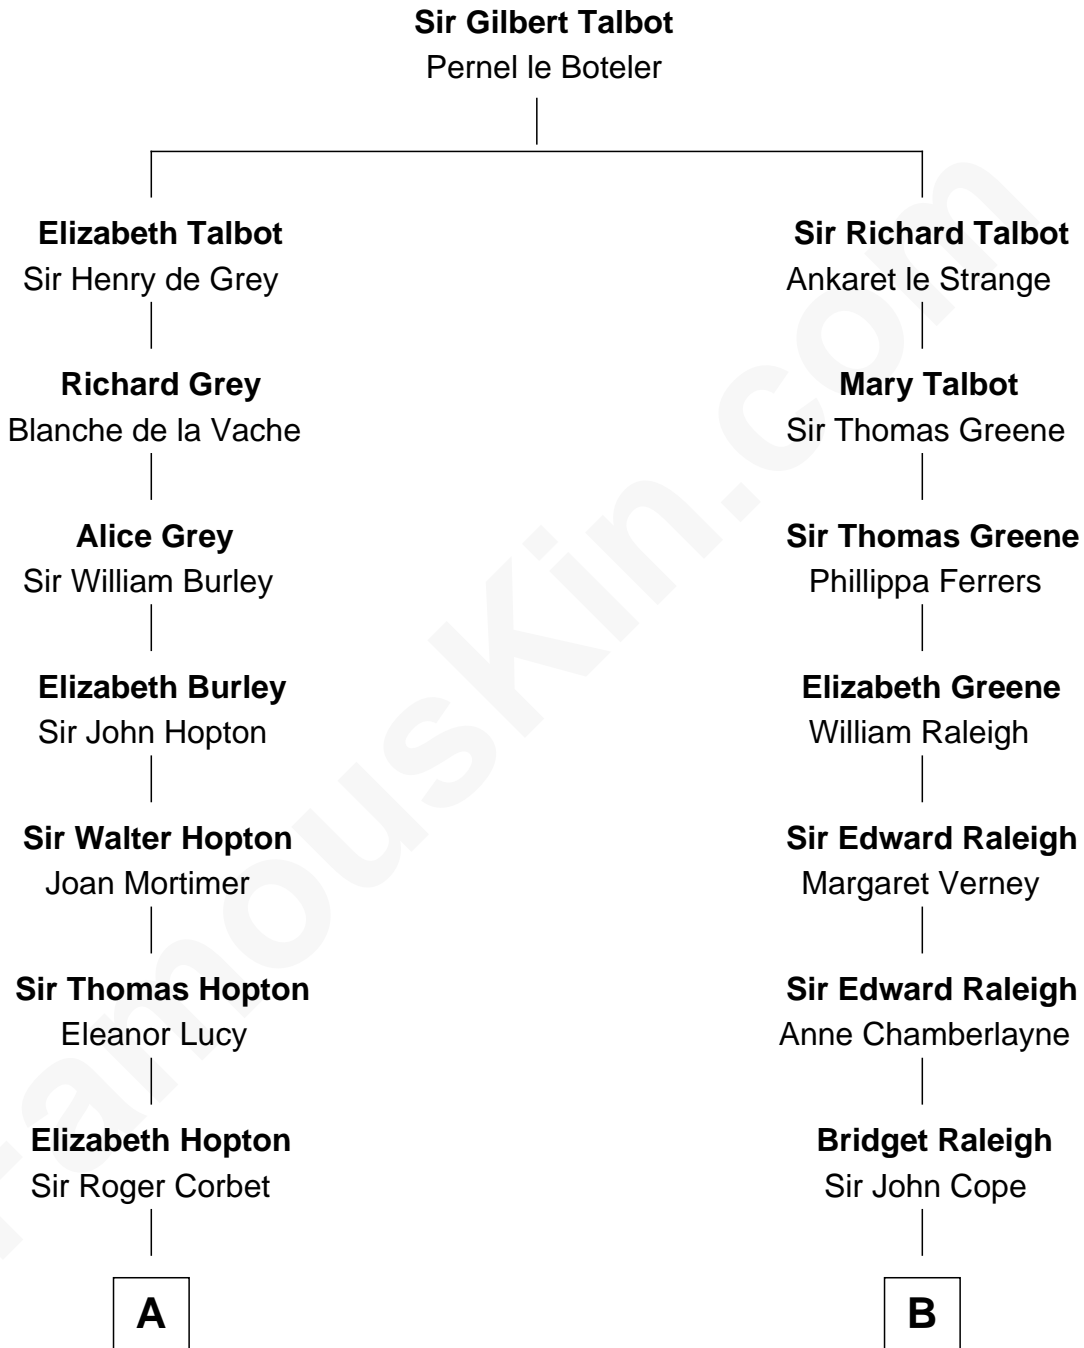

**FamousKin.com**  
**Relationship Chart of**  
**James Russell Lowell**  
*American "Fireside" Poet*

16th cousin 3 times removed of

**Joseph Wharton**  
*Founder of the Wharton School of Business*

**C**