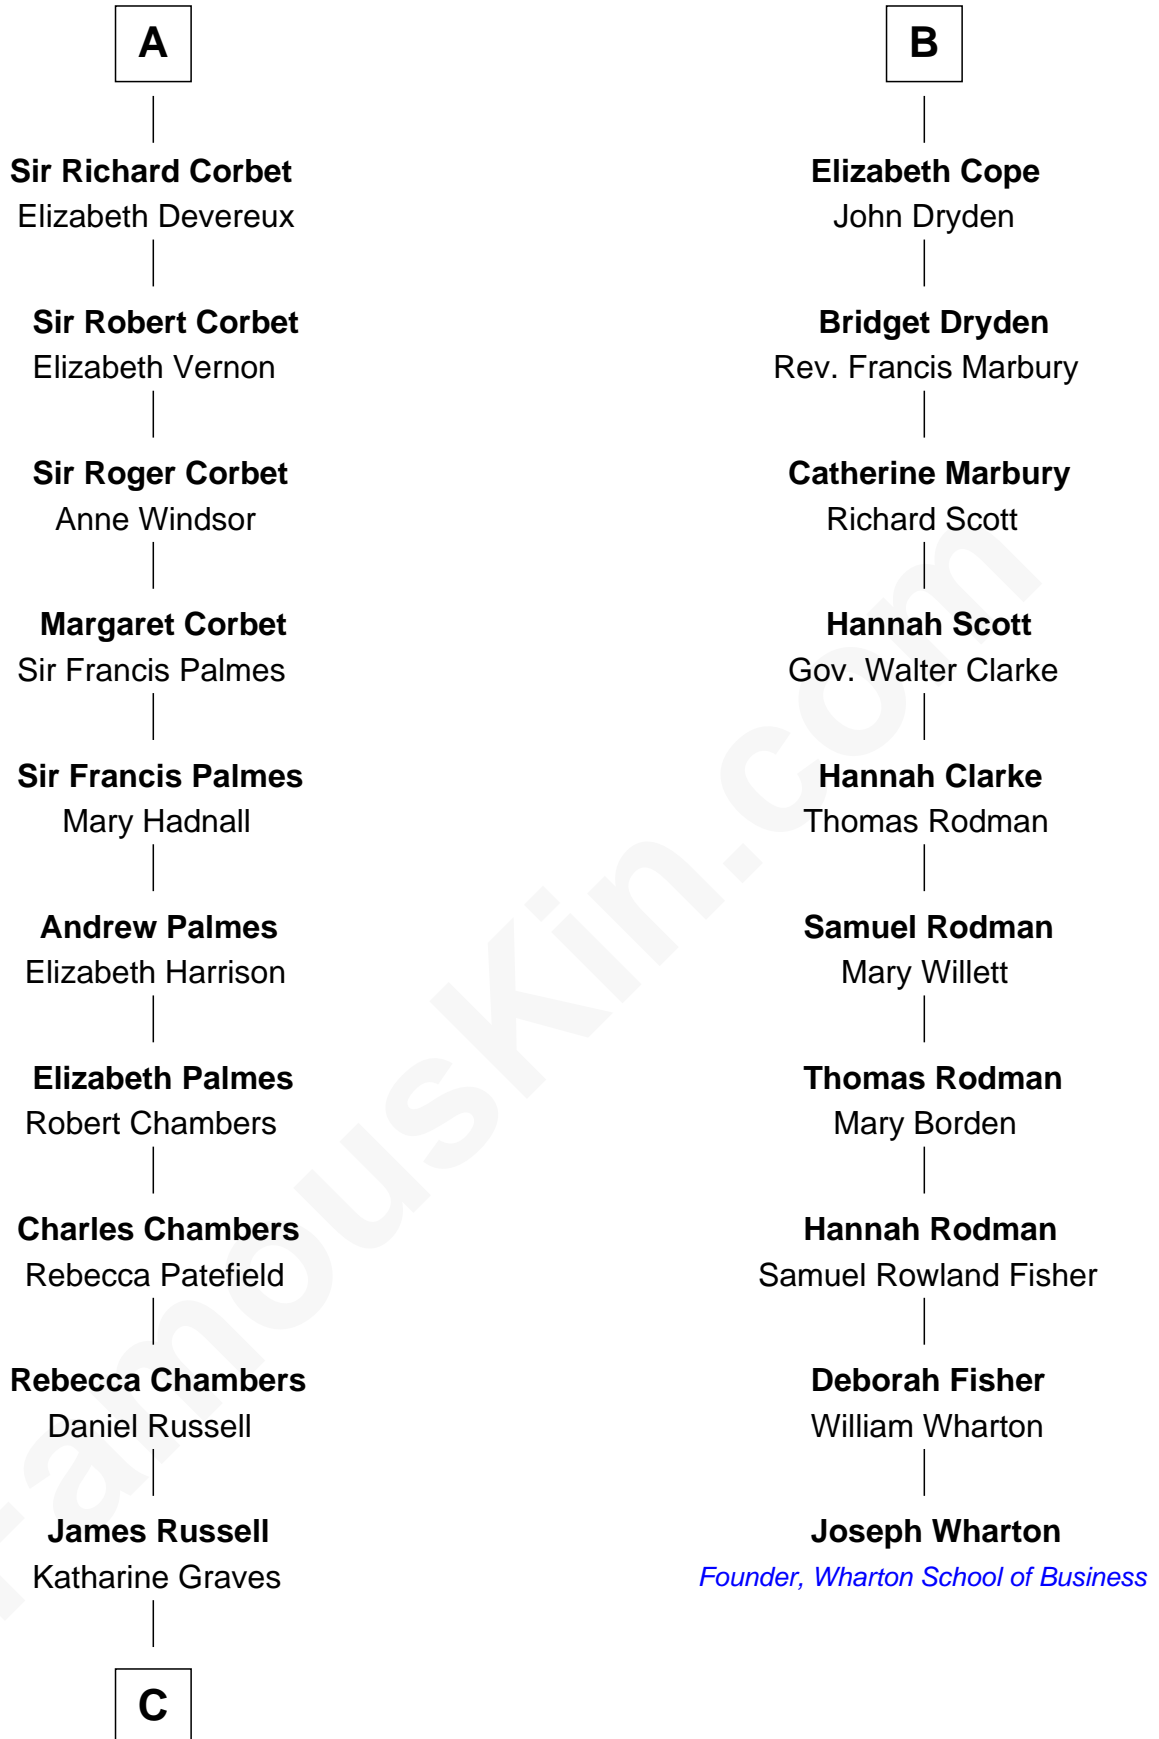

**FamousKin.com**  
**Relationship Chart of**  
**James Russell Lowell**  
*American "Fireside" Poet*

16th cousin 3 times removed of

**Joseph Wharton**  
*Founder of the Wharton School of Business*

**C**