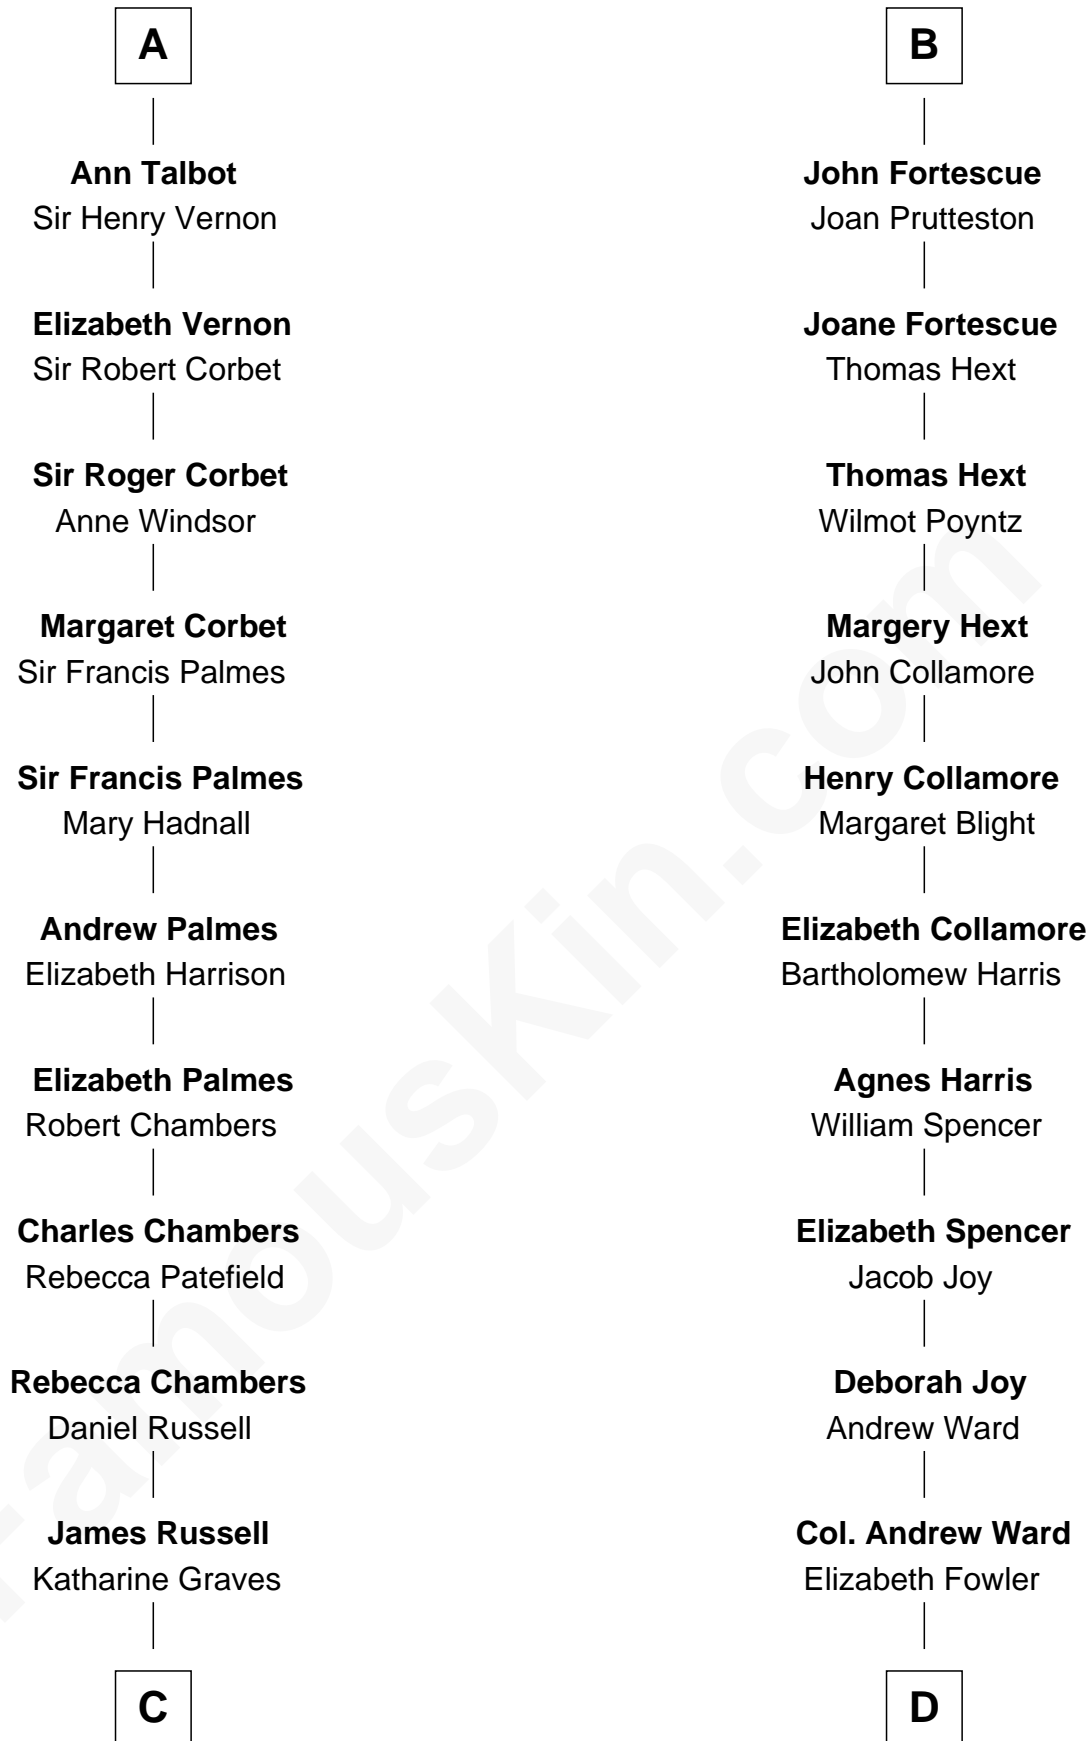

FamousKin.com Relationship Chart of

James Russell Lowell

American "Fireside" Poet

19th cousin 1 time removed of

Harriet Beecher Stowe

Author of Uncle Tom's Cabin

Sir Geoffrey FitzPiers

Aveline de Clare