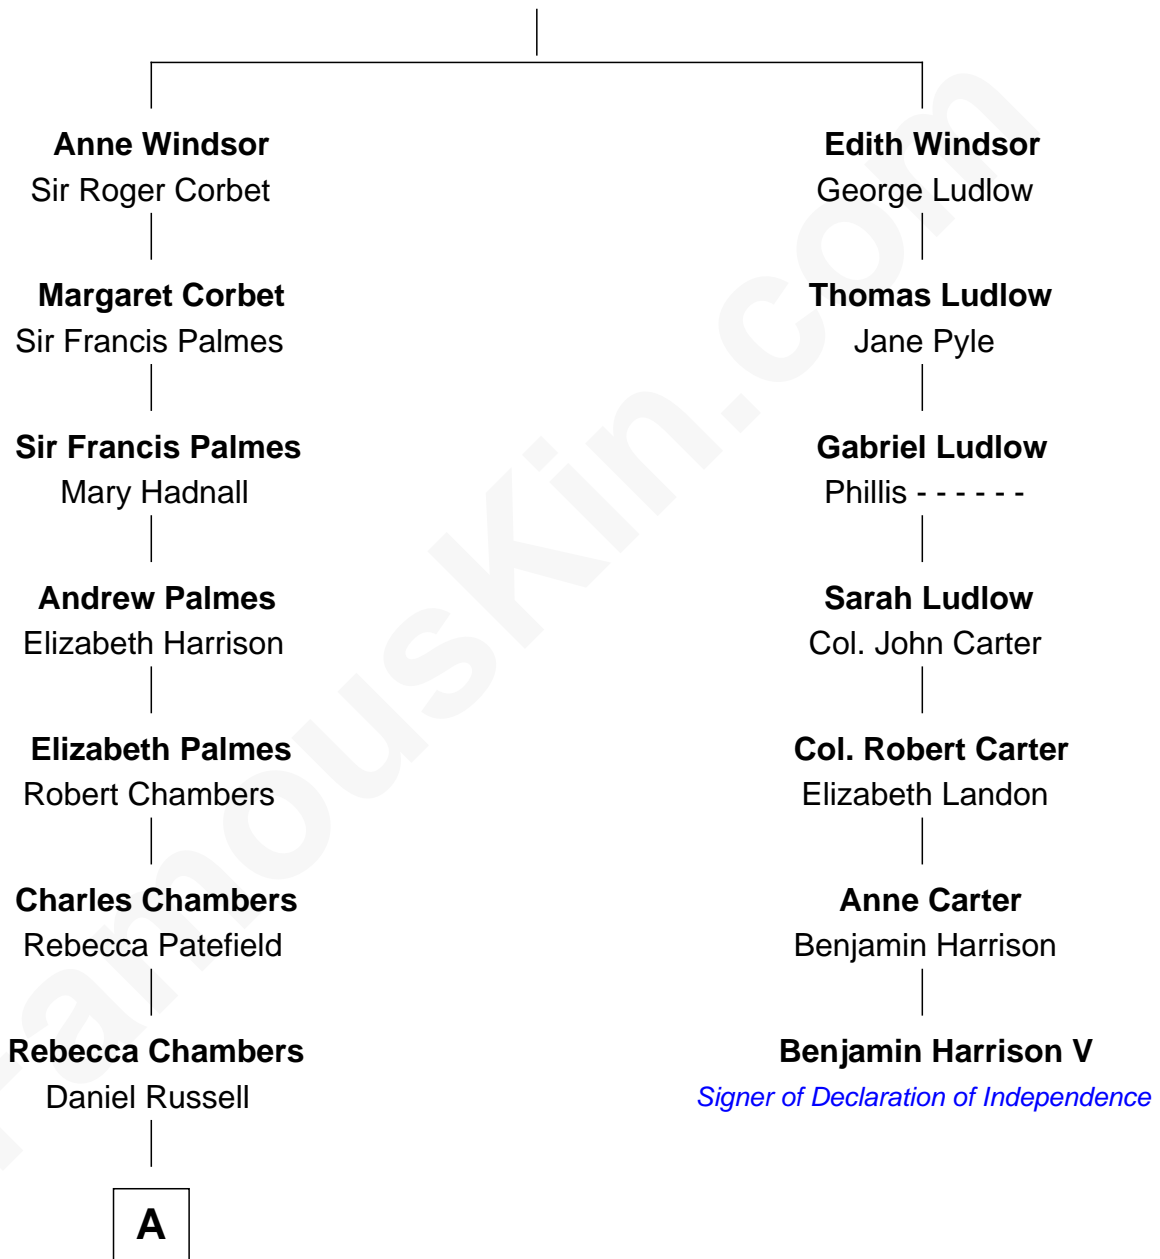

# FamousKin.com Relationship Chart of

**James Russell Lowell**

*American "Fireside" Poet*

6th cousin 4 times removed of

**Benjamin Harrison V**

*Signer of the Declaration of Independence*

**Sir Andrews de Windsor**

Elizabeth Blount

A

James Russell  
Katharine Graves

Rebecca Russell  
John Lowell

Rev. Charles Lowell  
Harriet Brackett Spence

James Russell Lowell  
*American "Fireside" Poet*