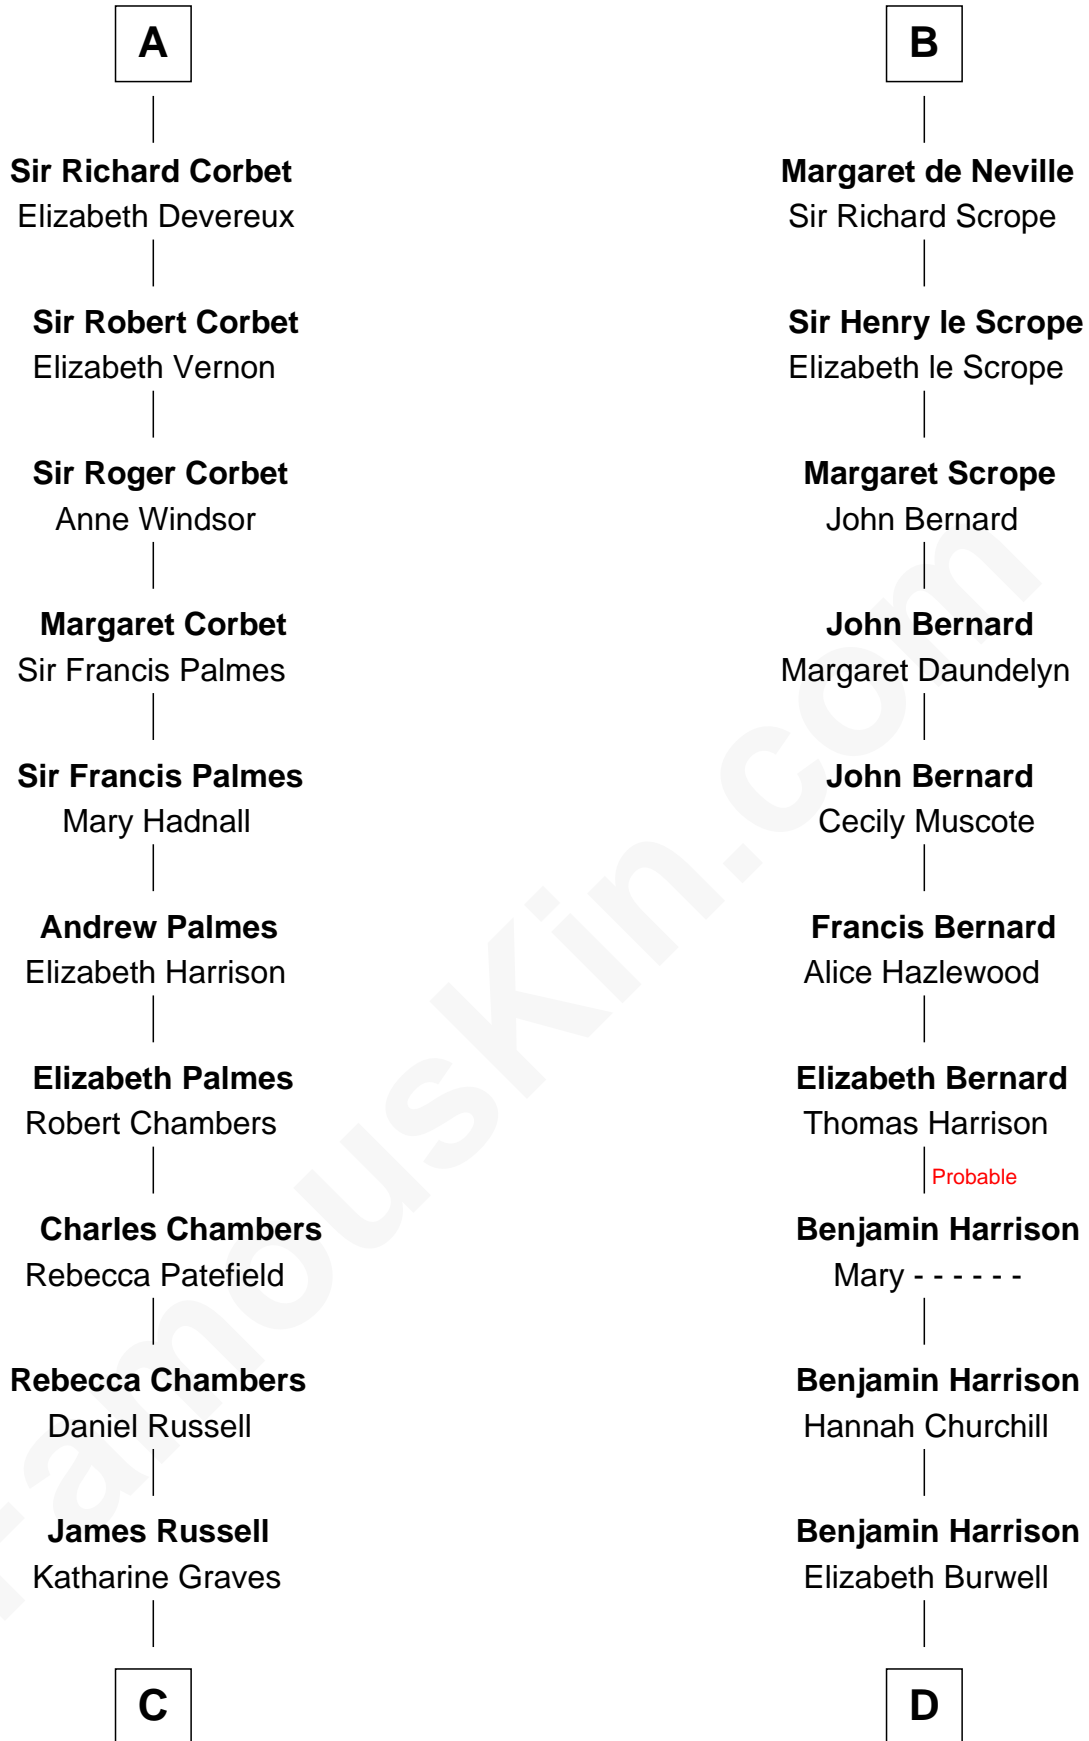

**FamousKin.com**  
**Relationship Chart of**  
**James Russell Lowell**  
*American "Fireside" Poet*

**18th cousin 1 time removed of**  
**Benjamin Harrison V**  
*Signer of the Declaration of Independence*

**C**

**Rebecca Russell**

John Lowell

**Rev. Charles Lowell**  
Harriet Brackett Spence

**James Russell Lowell**  
*American "Fireside" Poet*

**D**

**Benjamin Harrison**

Anne Carter

**Benjamin Harrison V**  
*Signer of Declaration of Independence*

FamousKin.com