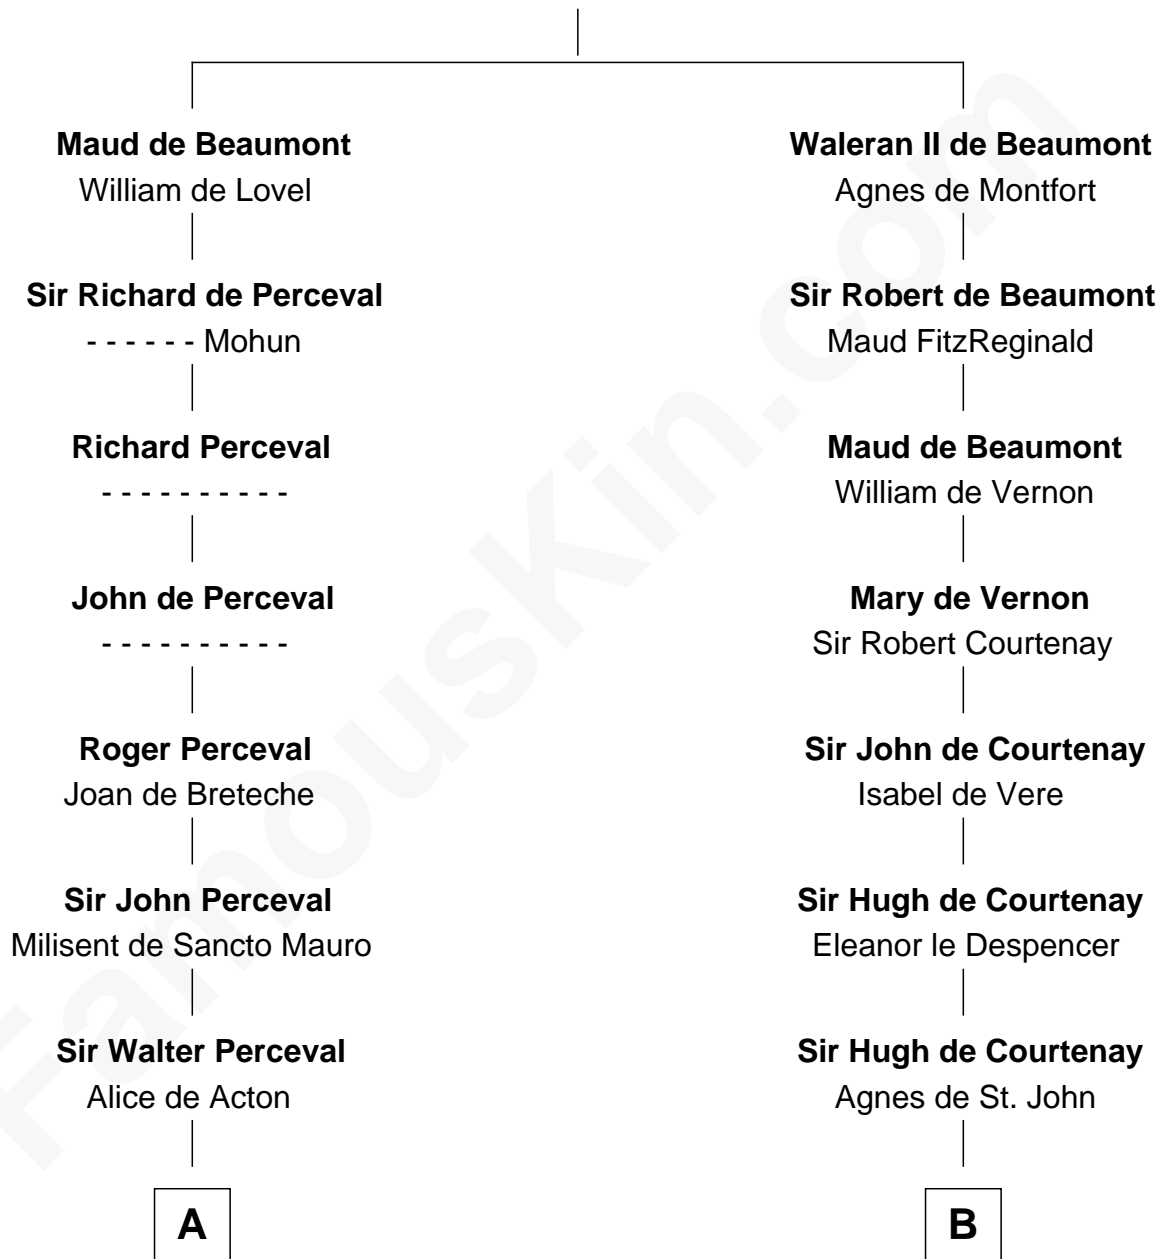

# FamousKin.com Relationship Chart of

**James Russell Lowell**

*American "Fireside" Poet*

20th cousin 1 time removed of

**Benjamin Harrison V**

*Signer of the Declaration of Independence*

**Sir Robert de Beaumont**

Isabel de Vermandois

**C**

**Ebenezer Lowell**  
Elizabeth Shailer

**Rev. John Lowell**  
Sarah Champney

**John Lowell**  
Rebecca Russell

**Rev. Charles Lowell**  
Harriet Brackett Spence

**James Russell Lowell**  
*American "Fireside" Poet*

**D**

**Sarah Ludlow**  
Col. John Carter

**Col. Robert Carter**  
Elizabeth Landon

**Anne Carter**  
Benjamin Harrison

**Benjamin Harrison V**  
*Signer of Declaration of Independence*