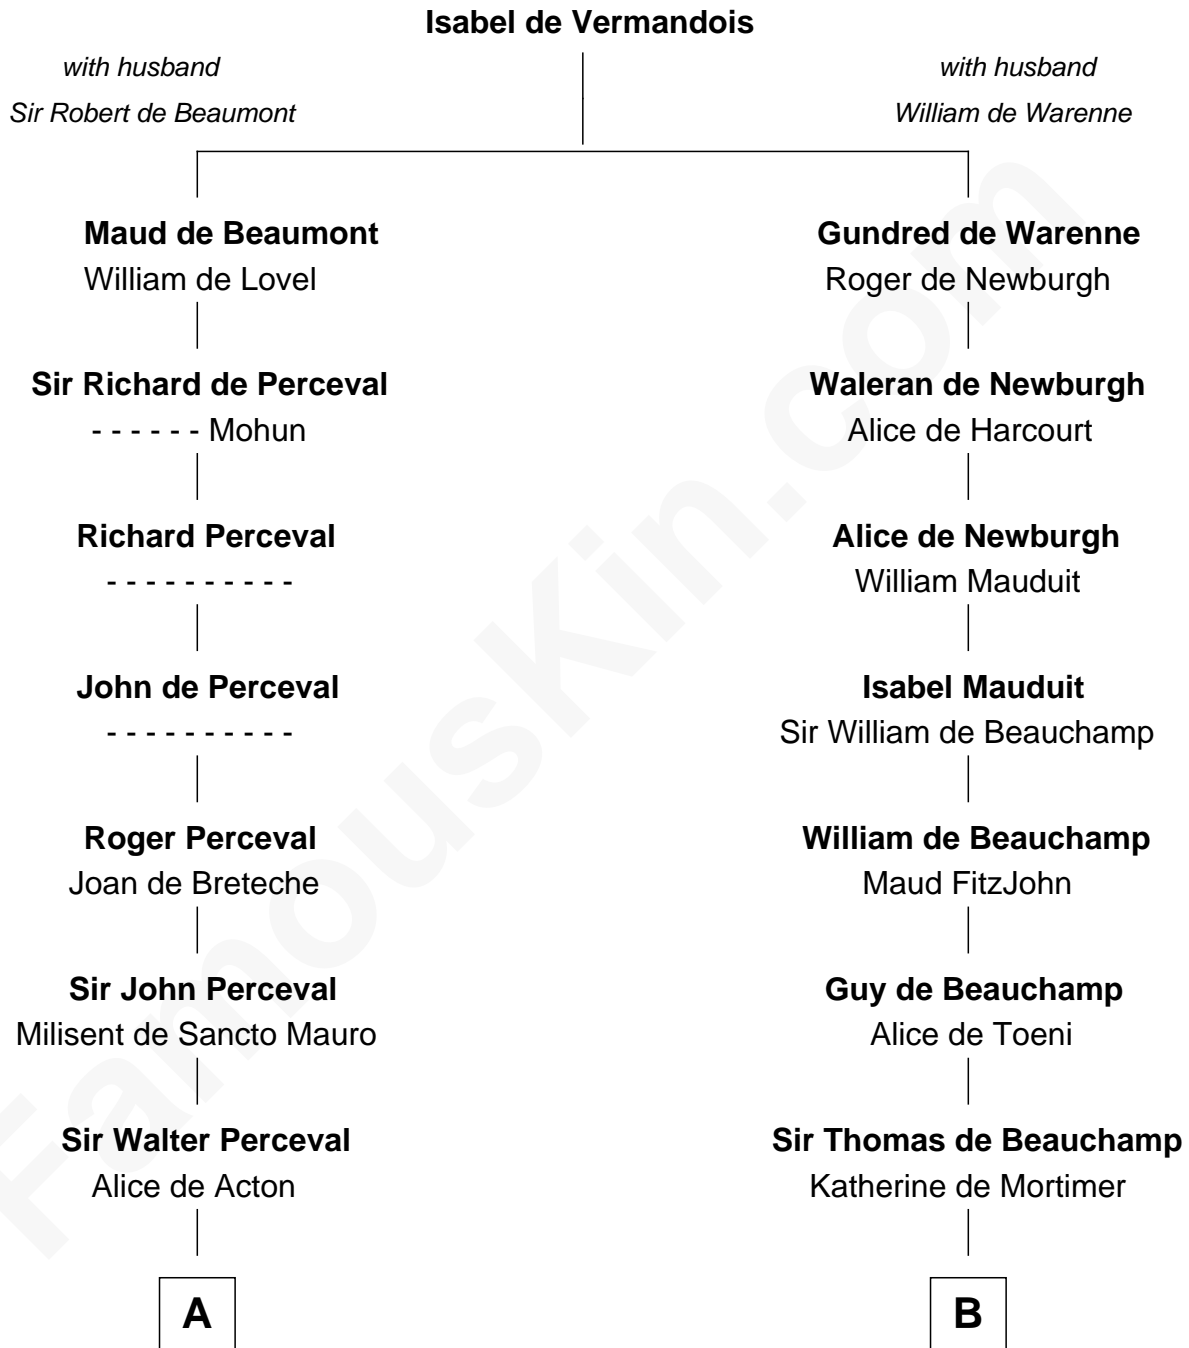

FamousKin.com
Relationship Chart of
James Russell Lowell
American "Fireside" Poet

20th cousin 1 time removed of
Benjamin Harrison V
Signer of the Declaration of Independence

C

Ebenezer Lowell
Elizabeth Shailer

Benjamin Harrison
Anne Carter

Benjamin Harrison V
Signer of Declaration of Independence