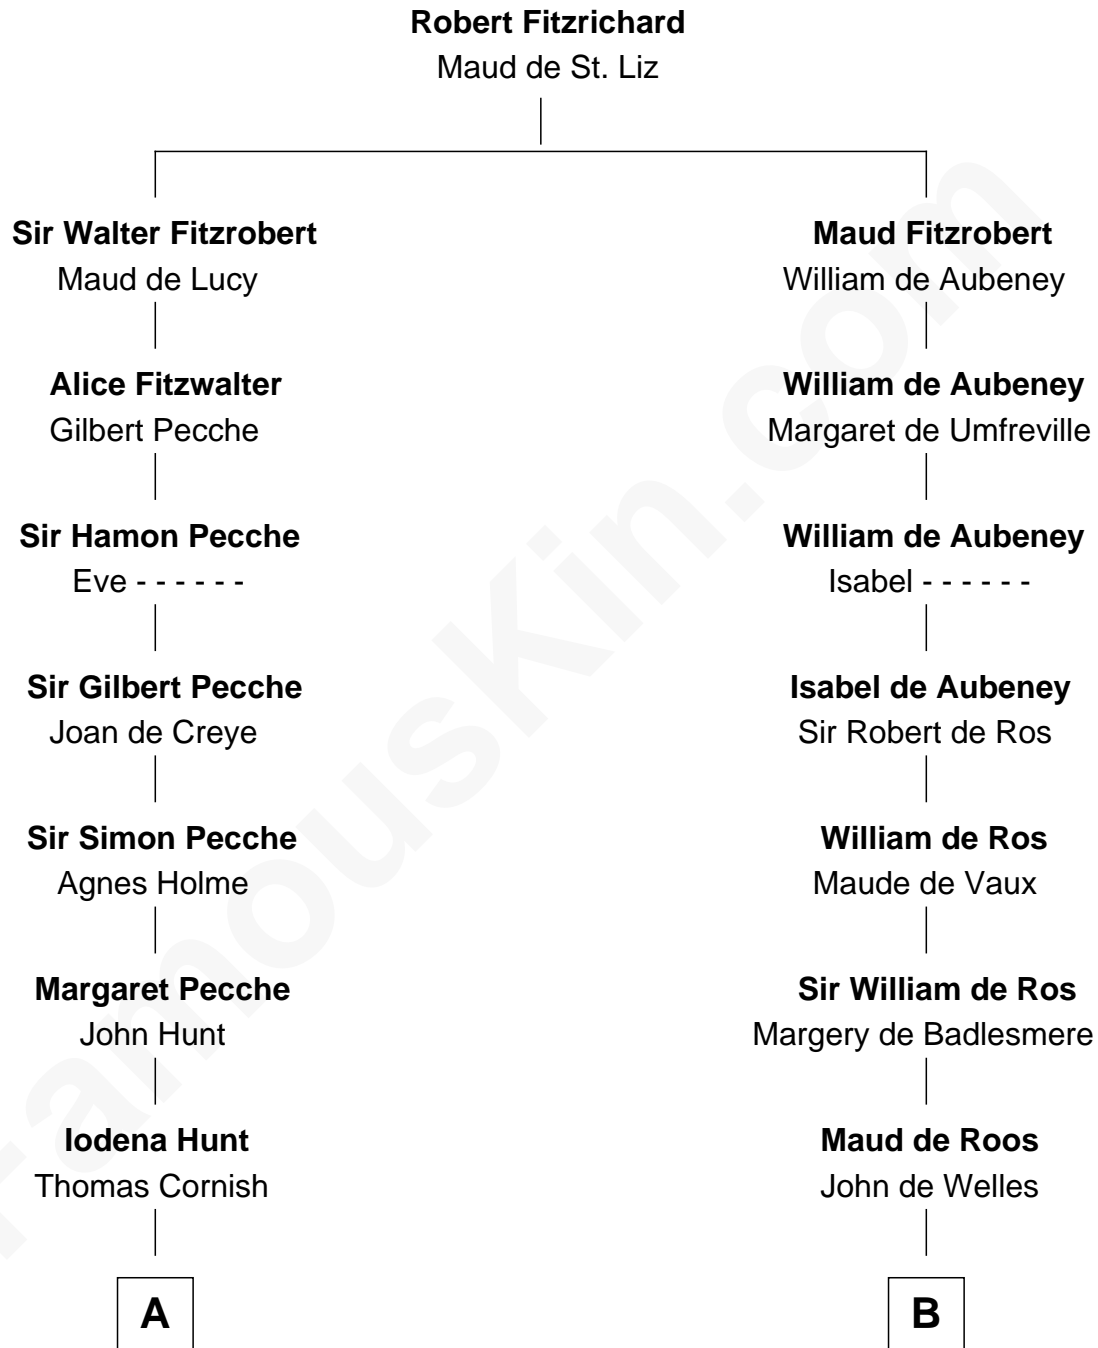

FamousKin.com
Relationship Chart of
James Russell Lowell
American "Fireside" Poet

19th cousin 1 time removed of
Benjamin Harrison V
Signer of the Declaration of Independence

C

Mary Whipple

Robert Traill

Mary Whipple Traill

Benjamin Harrison

Anne Carter

Benjamin Harrison V

Signer of Declaration of Independence

FamousKin.com