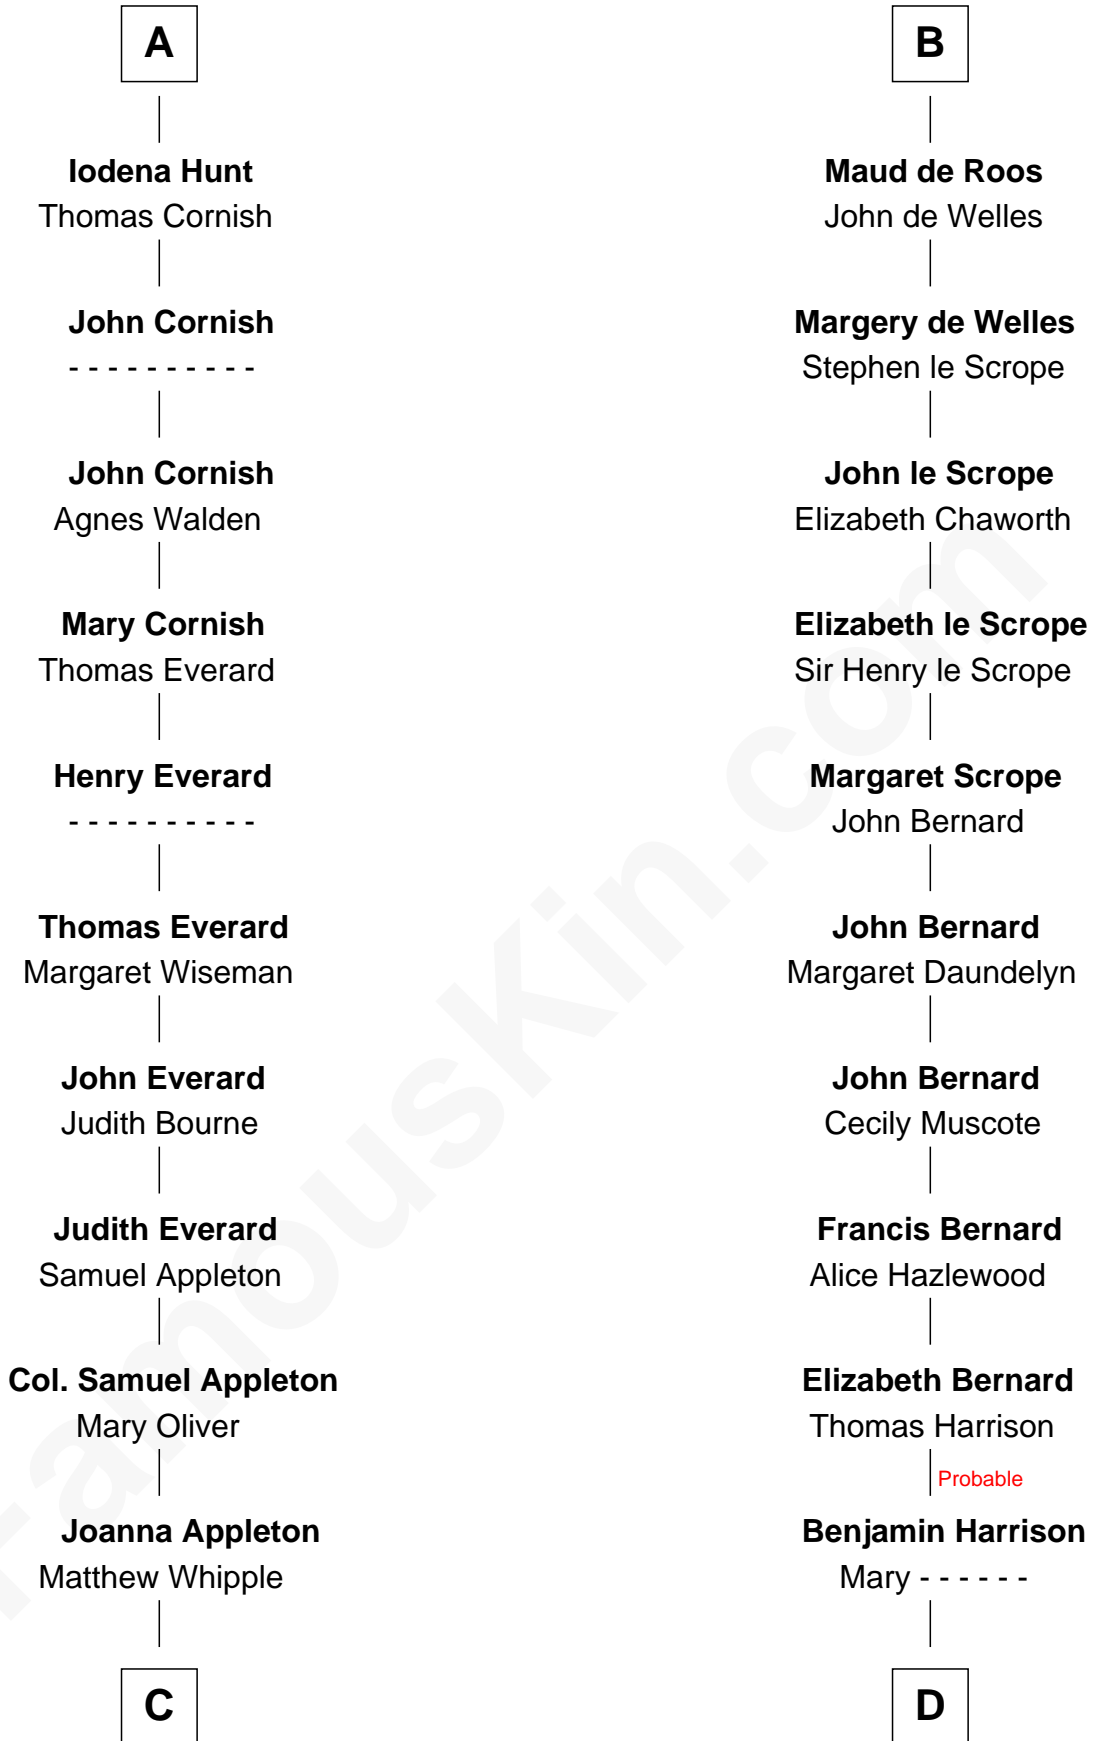

FamousKin.com
Relationship Chart of
James Russell Lowell
American "Fireside" Poet

20th cousin 1 time removed of
Benjamin Harrison V
Signer of the Declaration of Independence

C

William Whipple

Mary Cutts

Mary Whipple