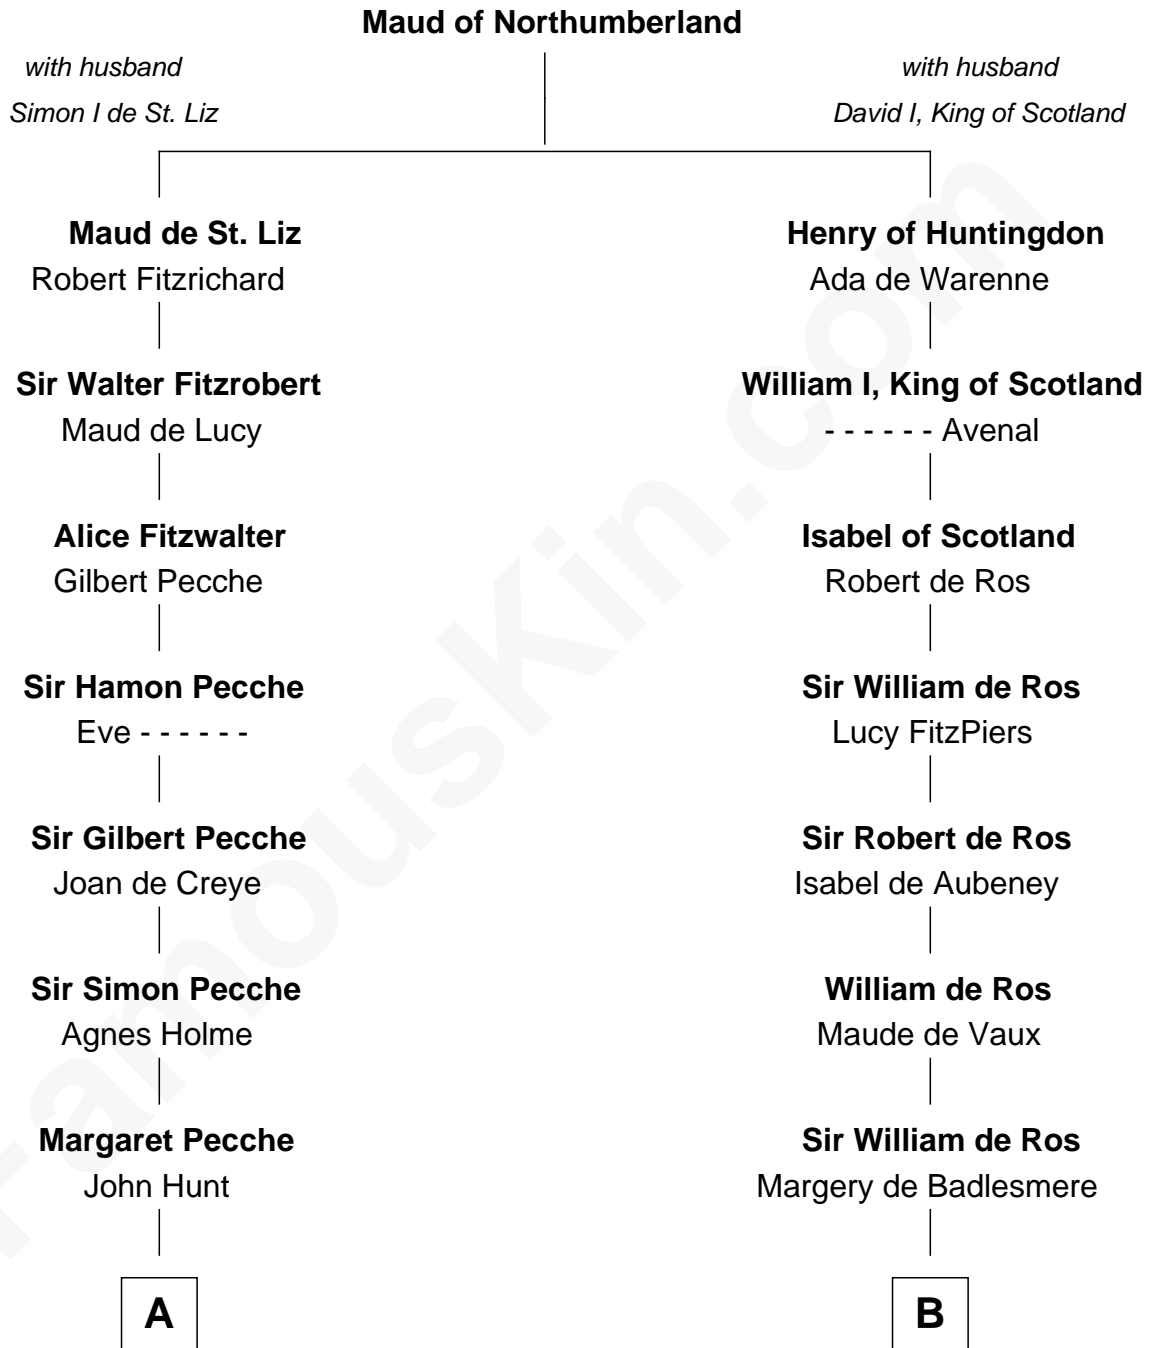

**FamousKin.com**  
**Relationship Chart of**  
**James Russell Lowell**  
*American "Fireside" Poet*

**20th cousin 1 time removed of**  
**Benjamin Harrison V**  
*Signer of the Declaration of Independence*

**C**

**William Whipple**

Mary Cutts

**Mary Whipple**

Robert Traill

**Mary Whipple Traill**

Keith Spence

**Harriet Brackett Spence**