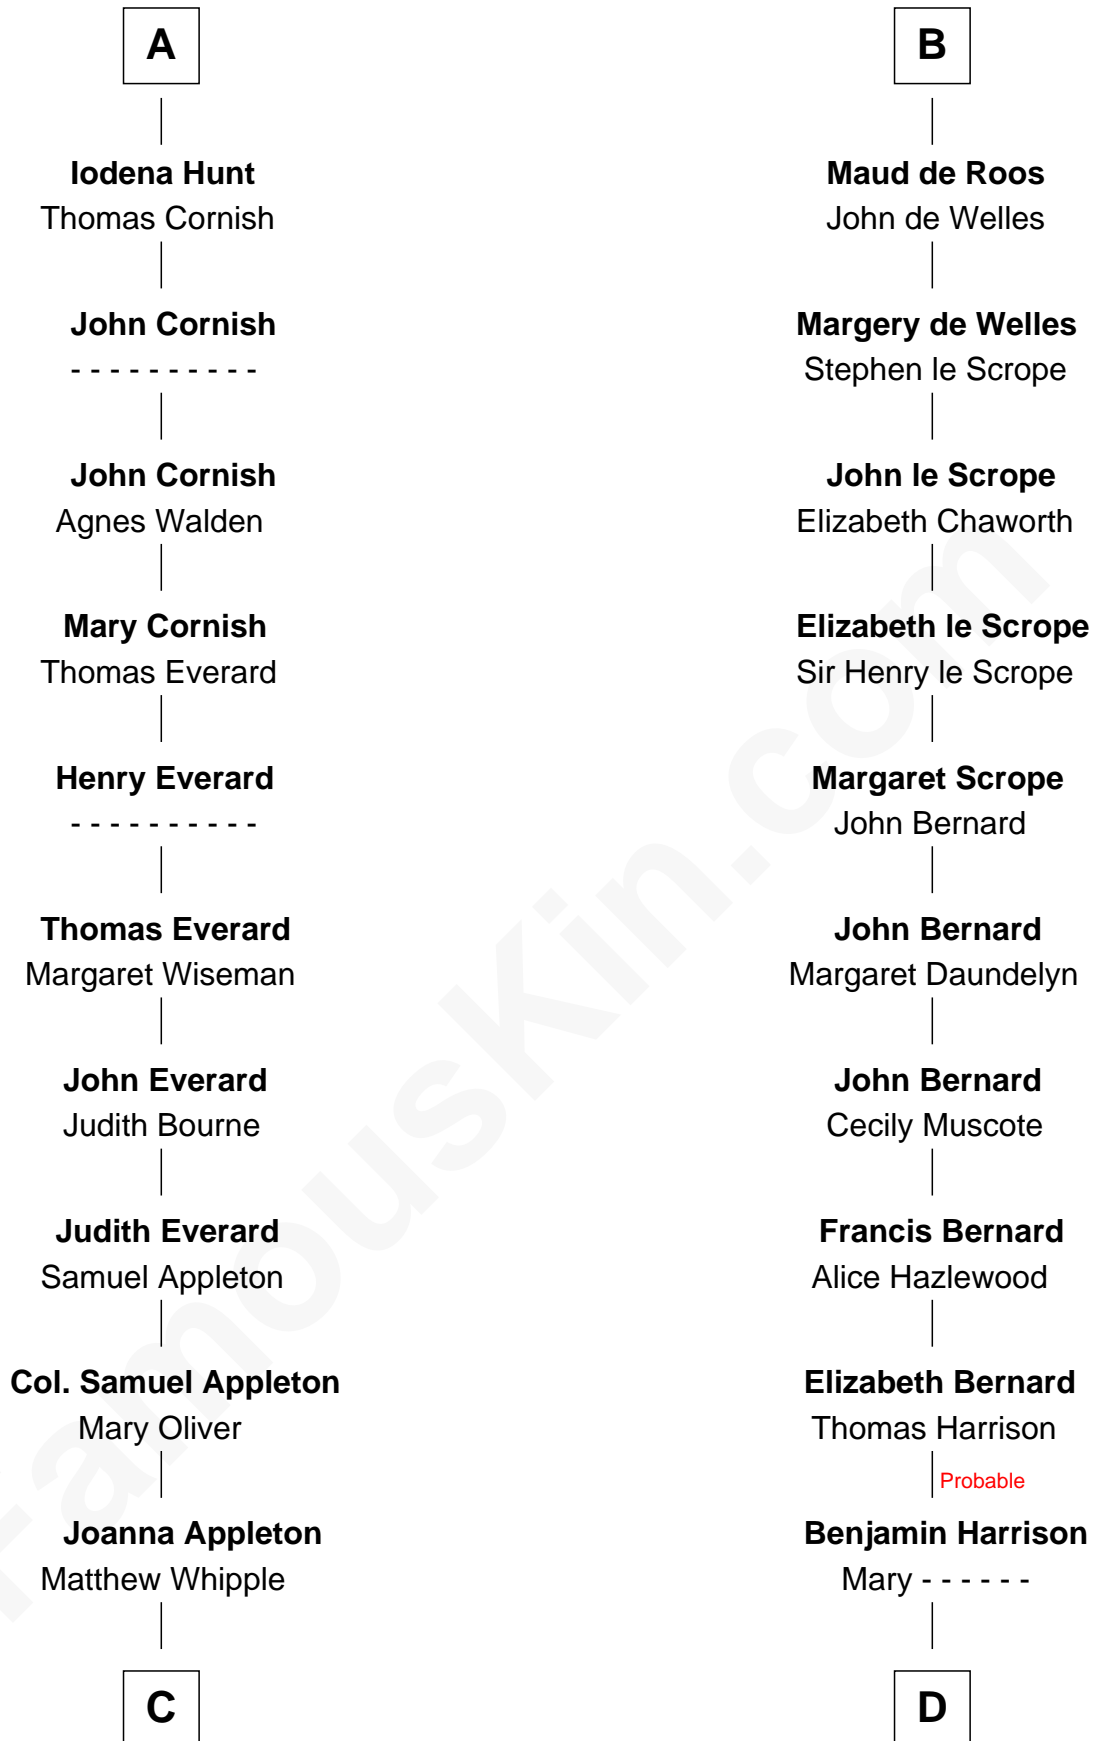

**FamousKin.com**  
**Relationship Chart of**  
**James Russell Lowell**  
*American "Fireside" Poet*

**20th cousin 1 time removed of**  
**Benjamin Harrison V**  
*Signer of the Declaration of Independence*

**C**

**William Whipple**

Mary Cutts

**Mary Whipple**

Robert Traill

**Mary Whipple Traill**

Keith Spence

**Harriet Brackett Spence**