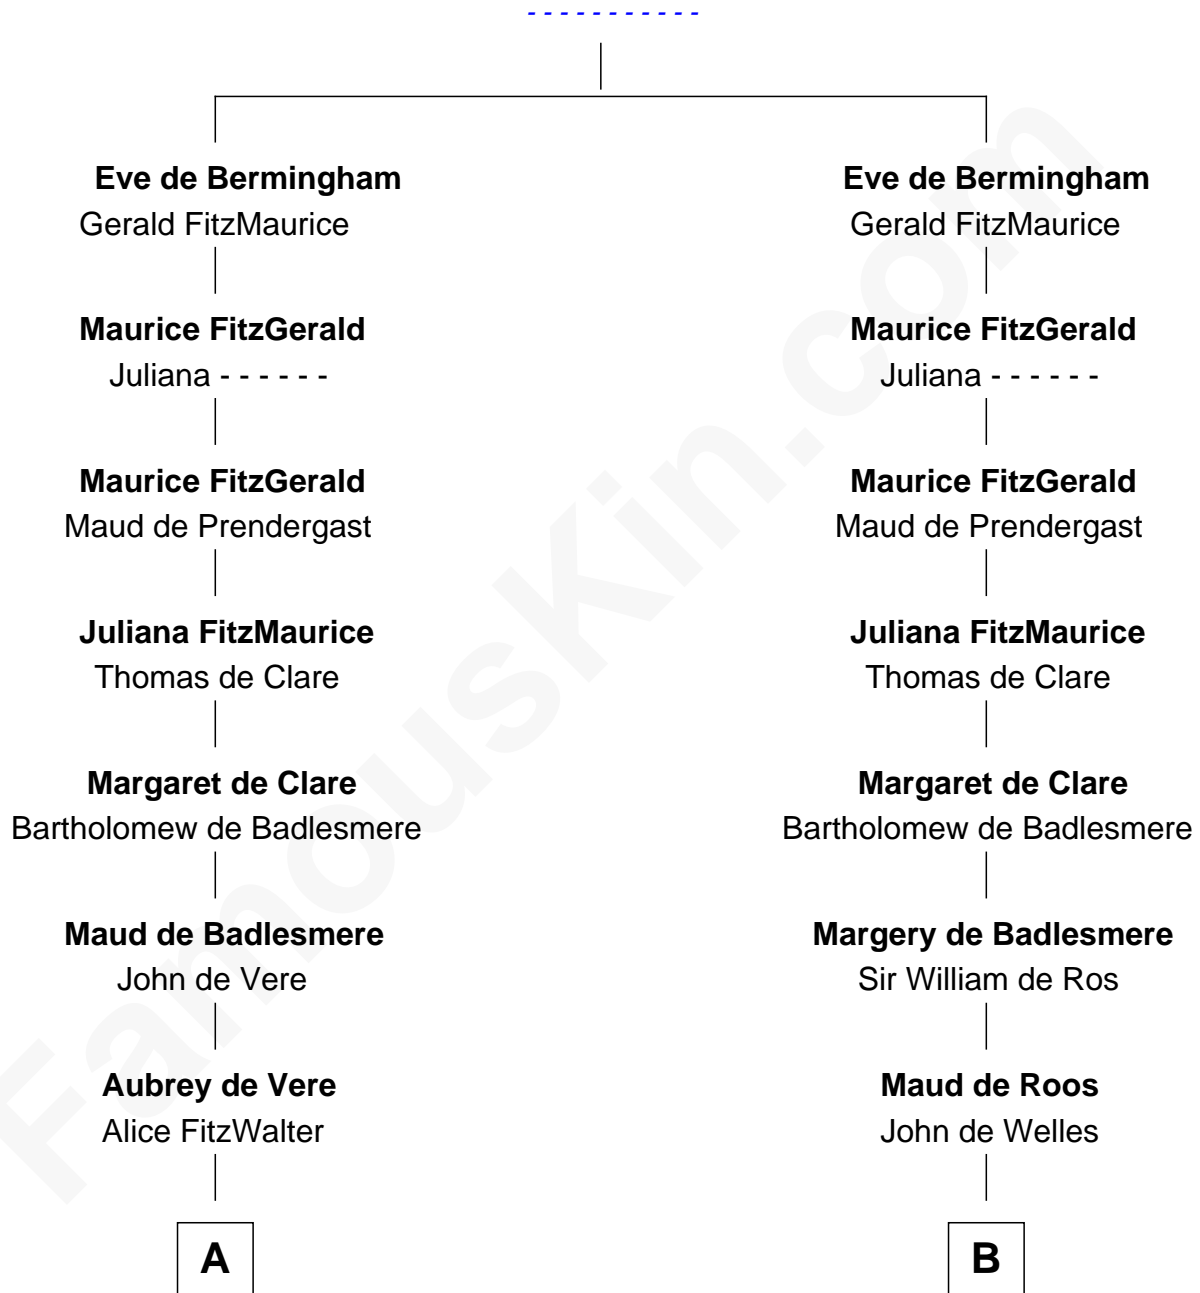

FamousKin.com
Relationship Chart of
James Russell Lowell
American "Fireside" Poet

19th cousin 2 times removed of
Benjamin Harrison V
Signer of the Declaration of Independence

Robert de Bermingham

C

Sarah Turell
Noah Champney

Sarah Champney
Rev. John Lowell

John Lowell
Rebecca Russell

Rev. Charles Lowell
Harriet Brackett Spence

James Russell Lowell
American "Fireside" Poet

D

Benjamin Harrison
Elizabeth Burwell

Benjamin Harrison
Anne Carter

Benjamin Harrison V
Signer of Declaration of Independence