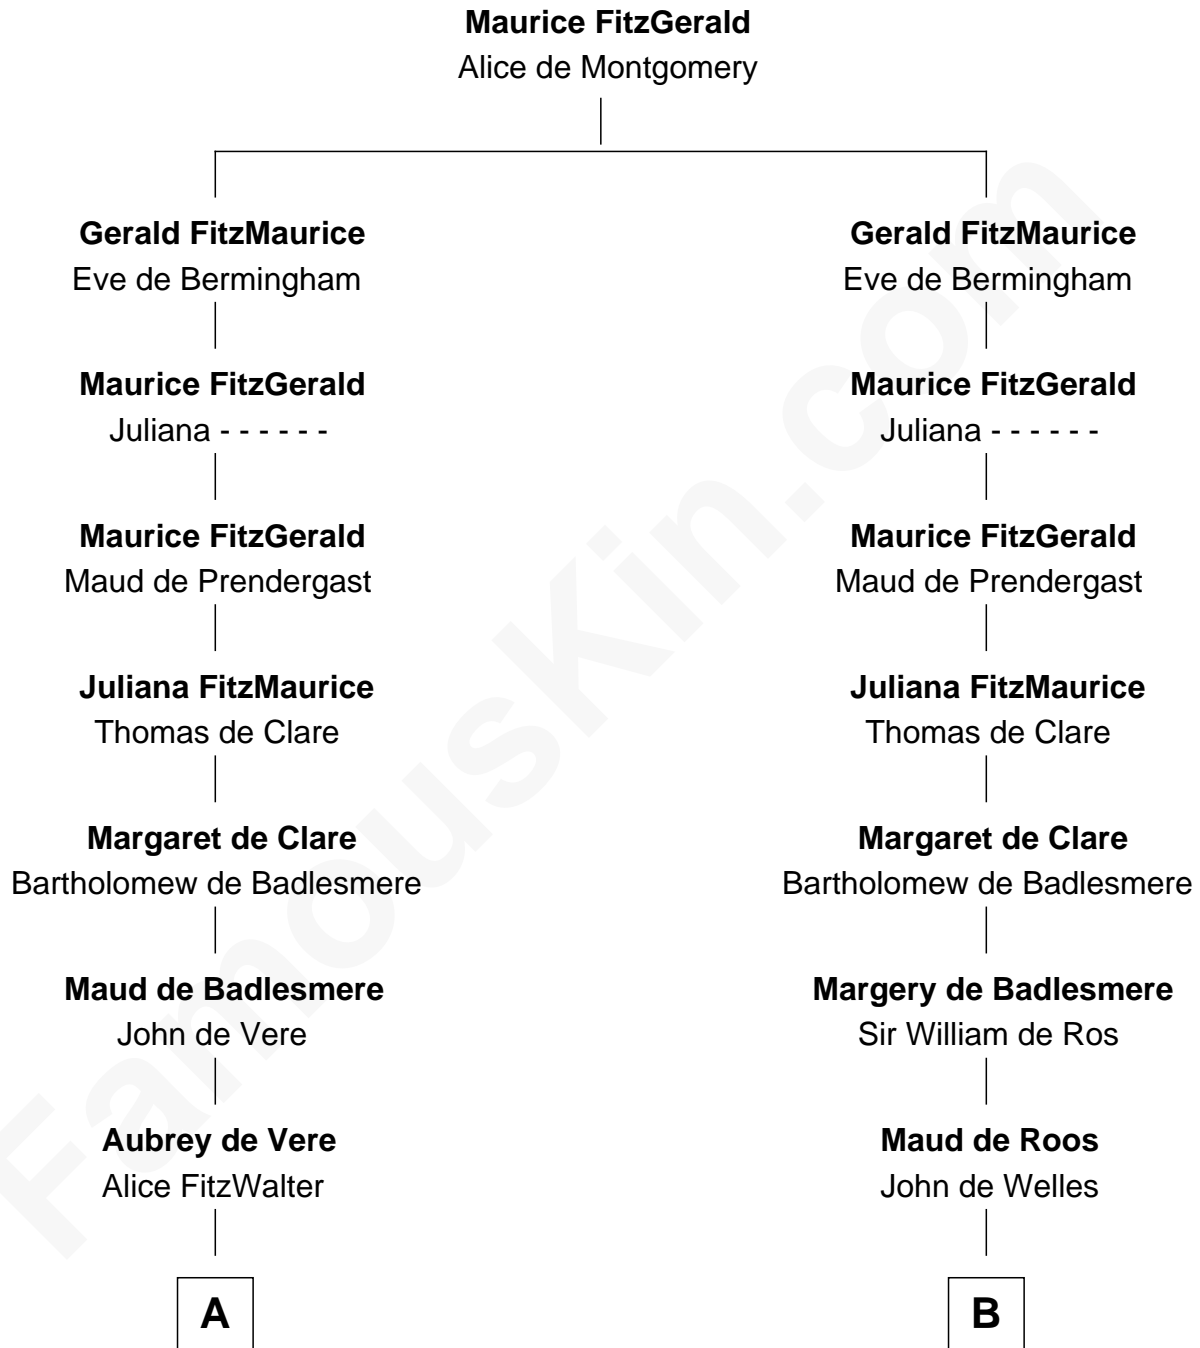

FamousKin.com
Relationship Chart of
James Russell Lowell
American "Fireside" Poet

19th cousin 2 times removed of

Benjamin Harrison V
Signer of the Declaration of Independence

C

Sarah Turell
Noah Champney

Sarah Champney
Rev. John Lowell

John Lowell
Rebecca Russell

Rev. Charles Lowell
Harriet Brackett Spence

James Russell Lowell
American "Fireside" Poet

D

Benjamin Harrison
Elizabeth Burwell

Benjamin Harrison
Anne Carter

Benjamin Harrison V
Signer of Declaration of Independence