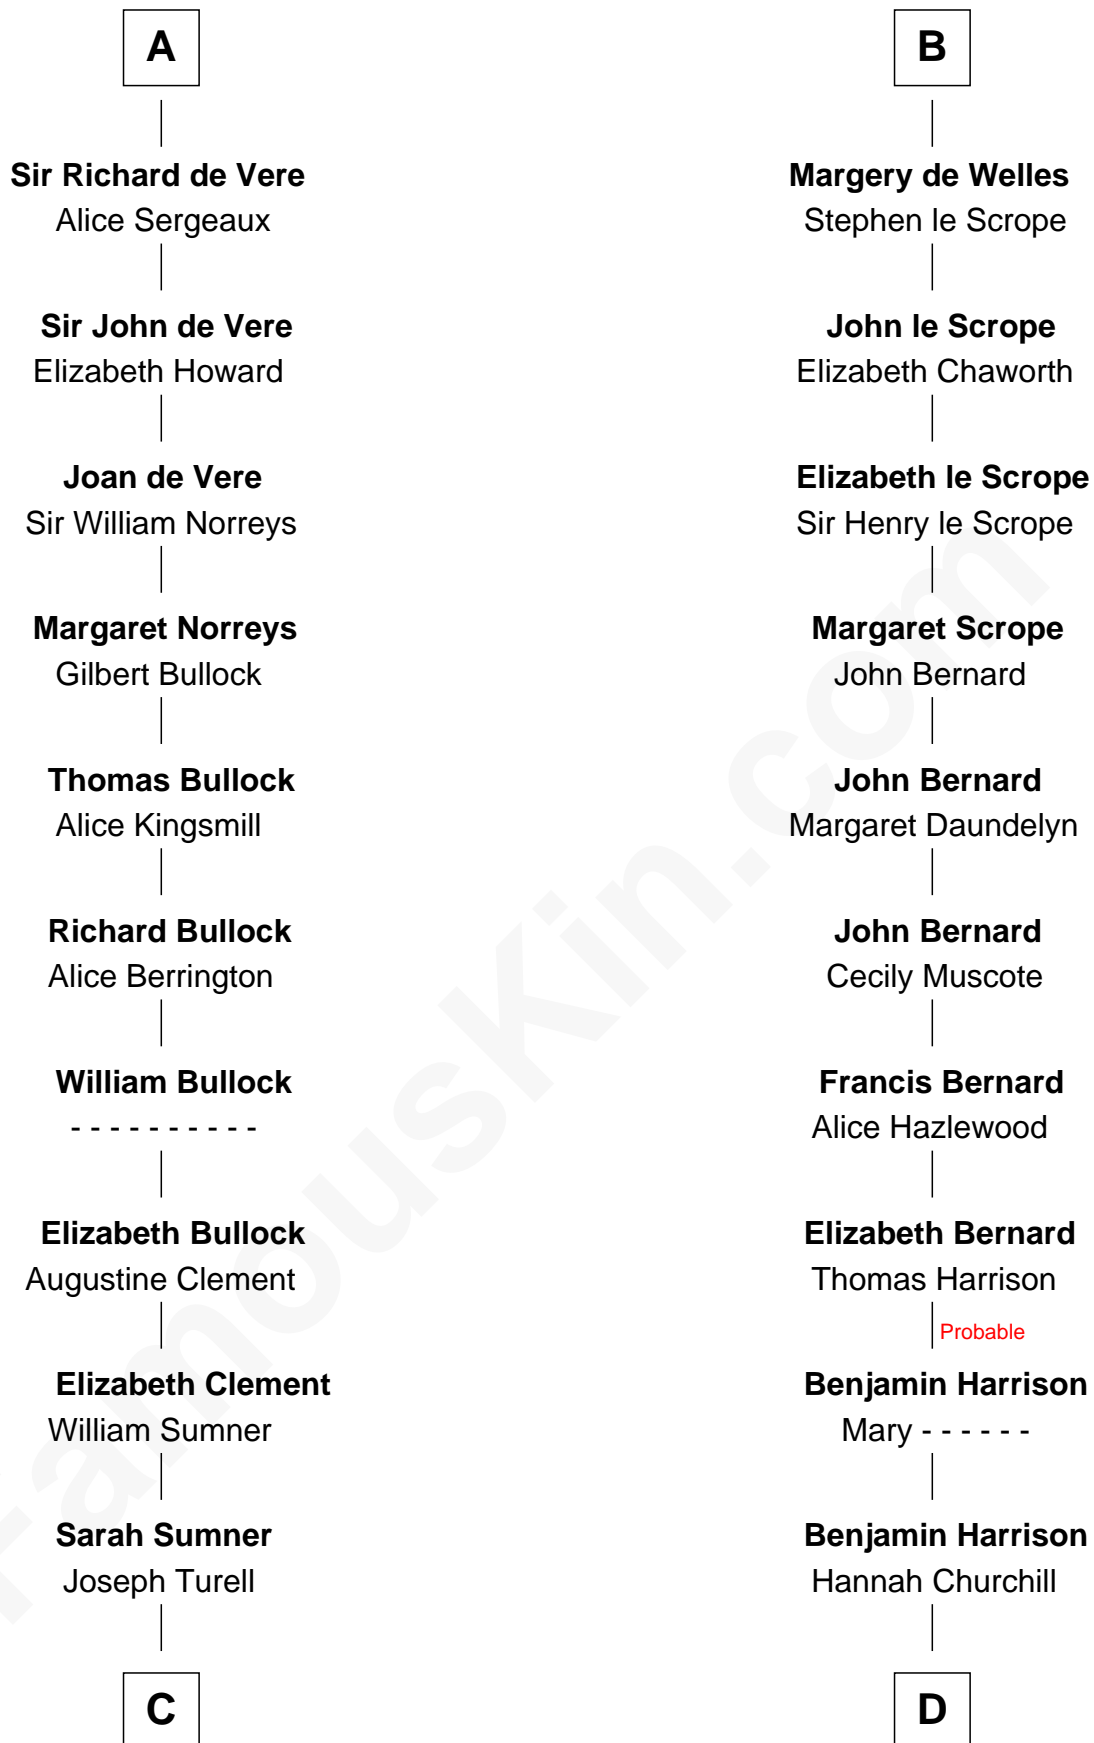

FamousKin.com
Relationship Chart of
James Russell Lowell
American "Fireside" Poet

19th cousin 2 times removed of

Benjamin Harrison V
Signer of the Declaration of Independence

C

Sarah Turell
Noah Champney

Sarah Champney
Rev. John Lowell

John Lowell
Rebecca Russell

Rev. Charles Lowell
Harriet Brackett Spence

James Russell Lowell
American "Fireside" Poet

D

Benjamin Harrison
Elizabeth Burwell

Benjamin Harrison
Anne Carter

Benjamin Harrison V
Signer of Declaration of Independence