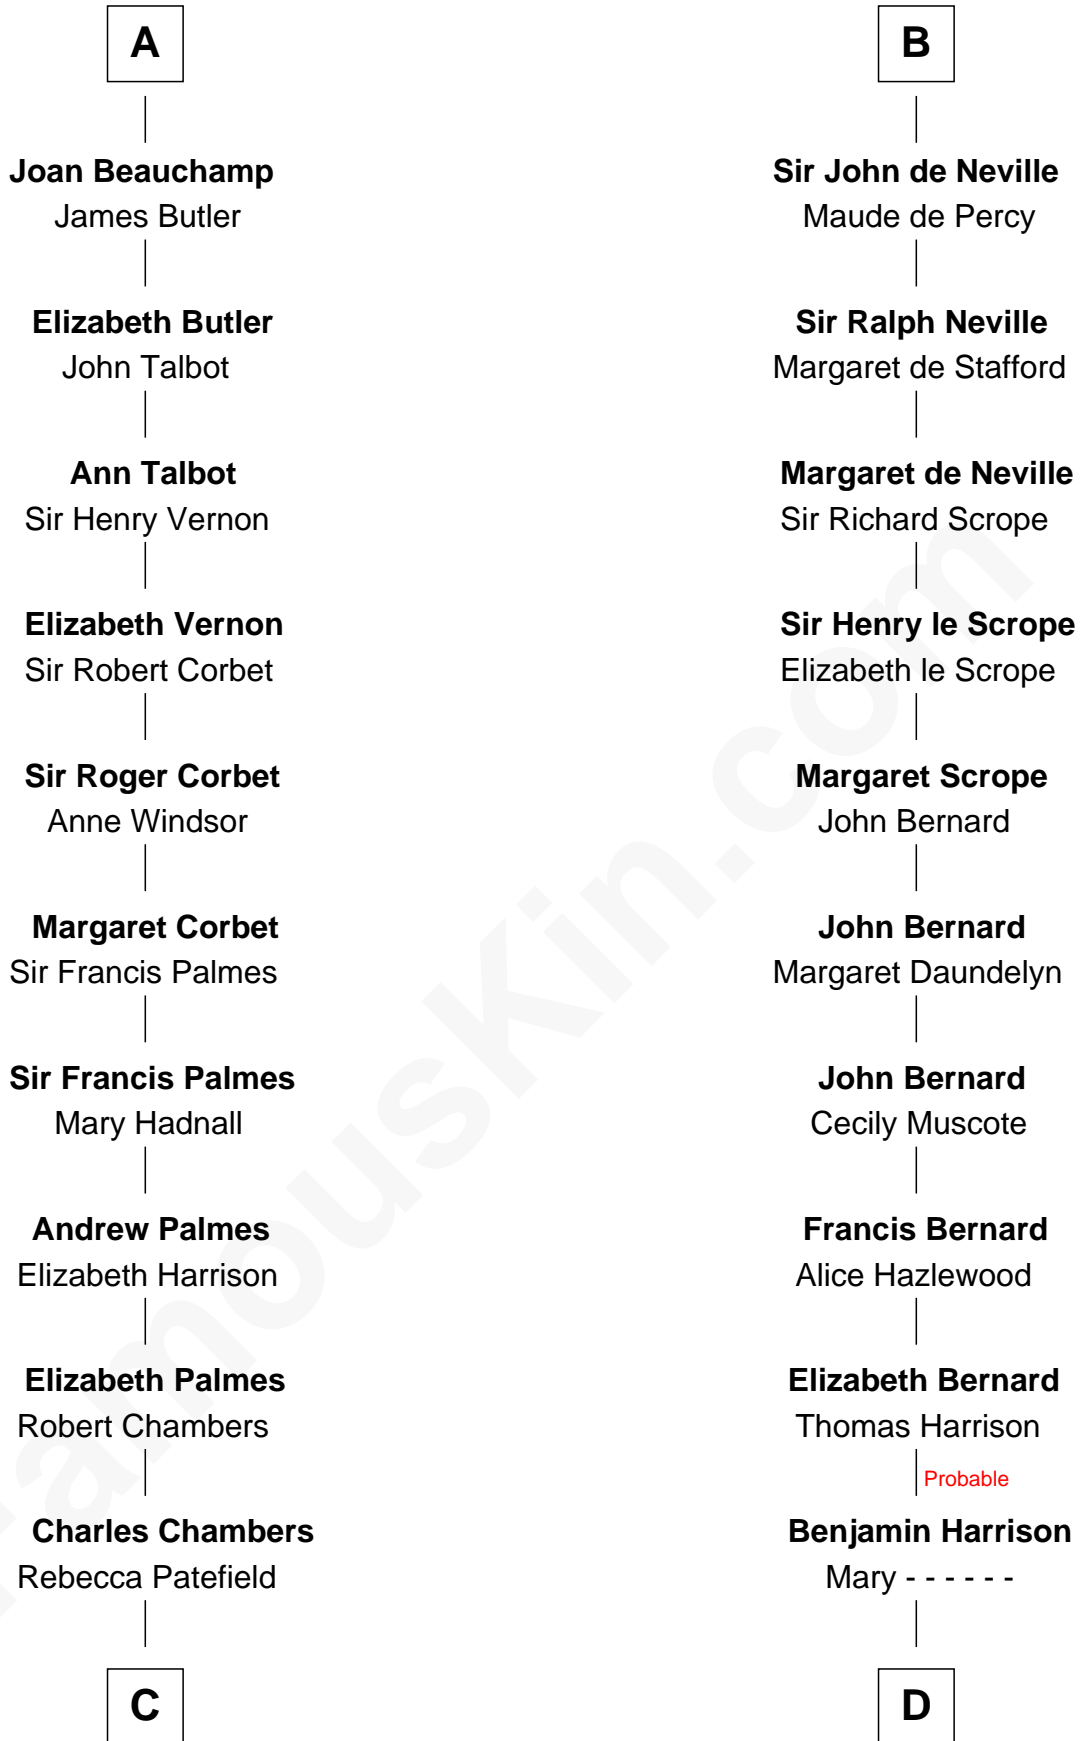

FamousKin.com Relationship Chart of

James Russell Lowell

American "Fireside" Poet

20th cousin 1 time removed of

Benjamin Harrison V

Signer of the Declaration of Independence

C

Rebecca Chambers

Daniel Russell

James Russell

Katharine Graves

Rebecca Russell

John Lowell

Rev. Charles Lowell

Harriet Brackett Spence

James Russell Lowell