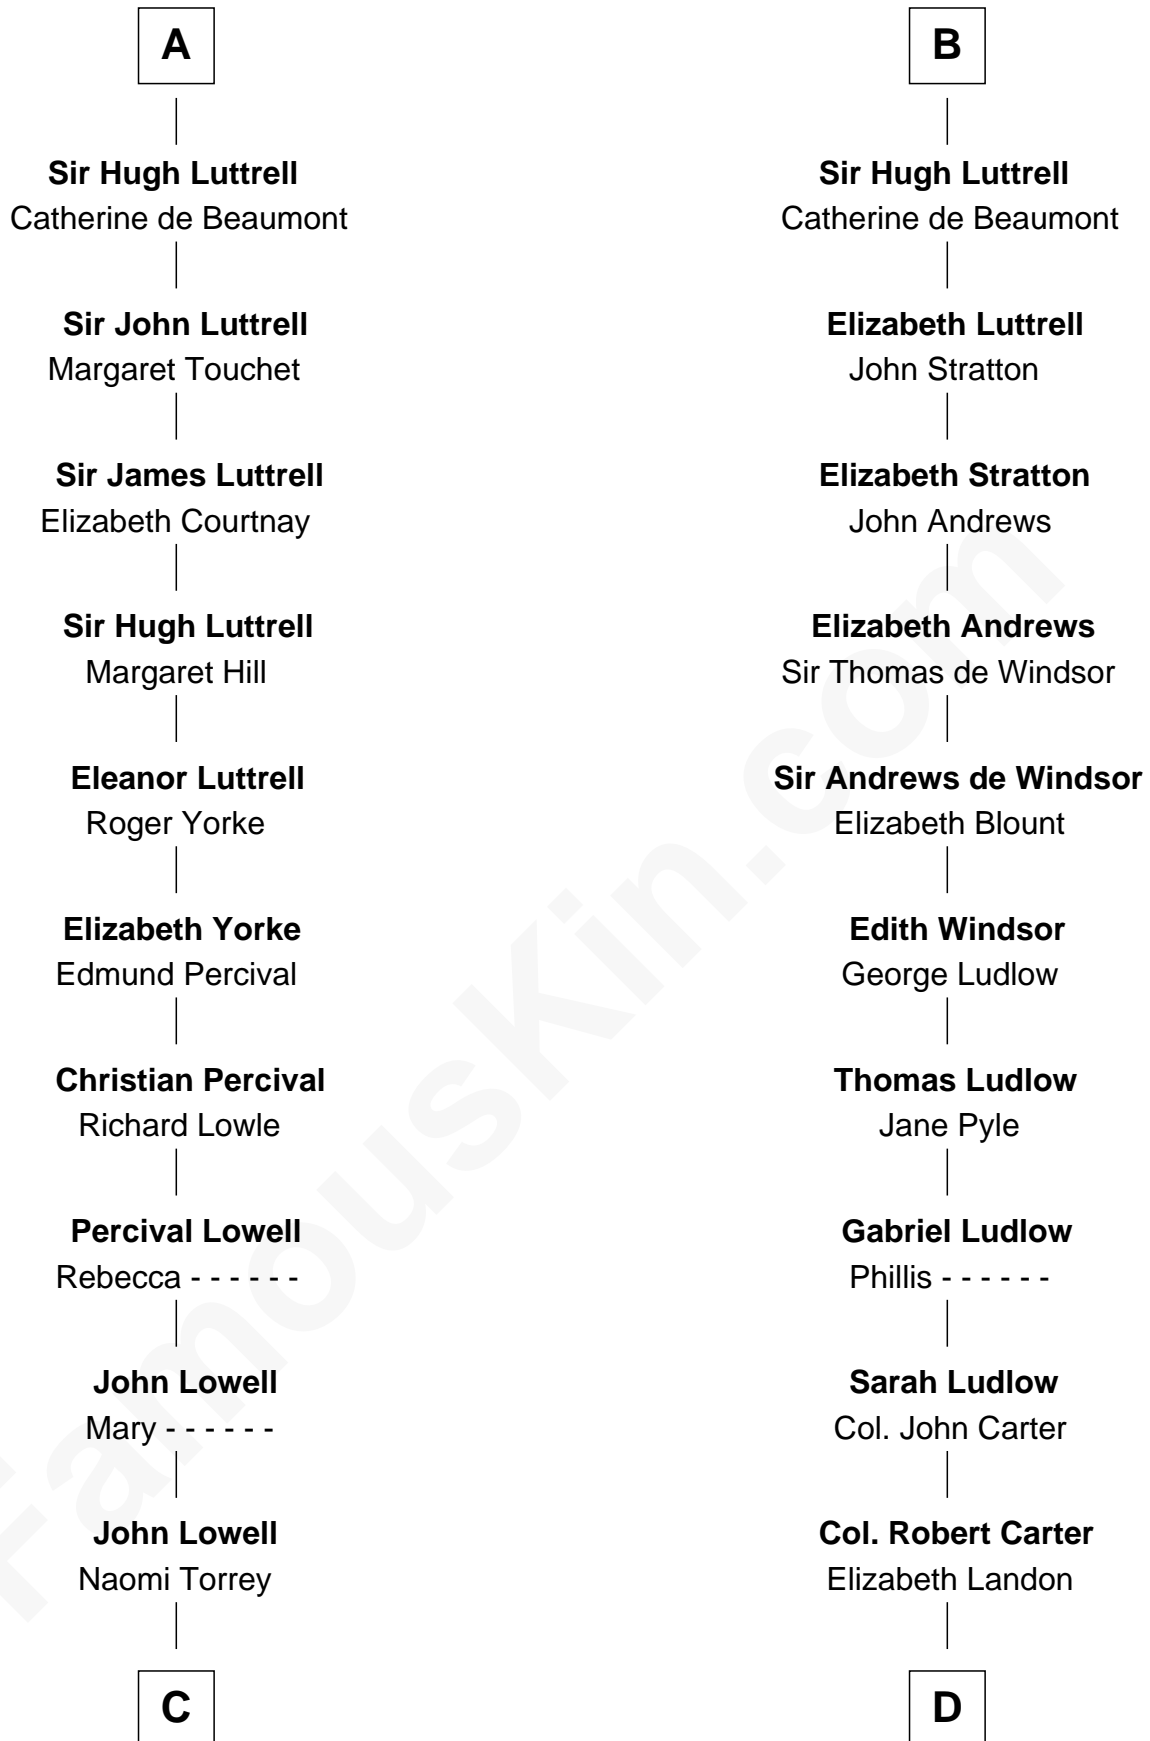

**FamousKin.com**  
**Relationship Chart of**  
**James Russell Lowell**  
*American "Fireside" Poet*

18th cousin 3 times removed of

**Benjamin Harrison V**  
*Signer of the Declaration of Independence*

**D**

**Anne Carter**  
Benjamin Harrison

**Benjamin Harrison V**  
*Signer of Declaration of Independence*

FamousKin.com