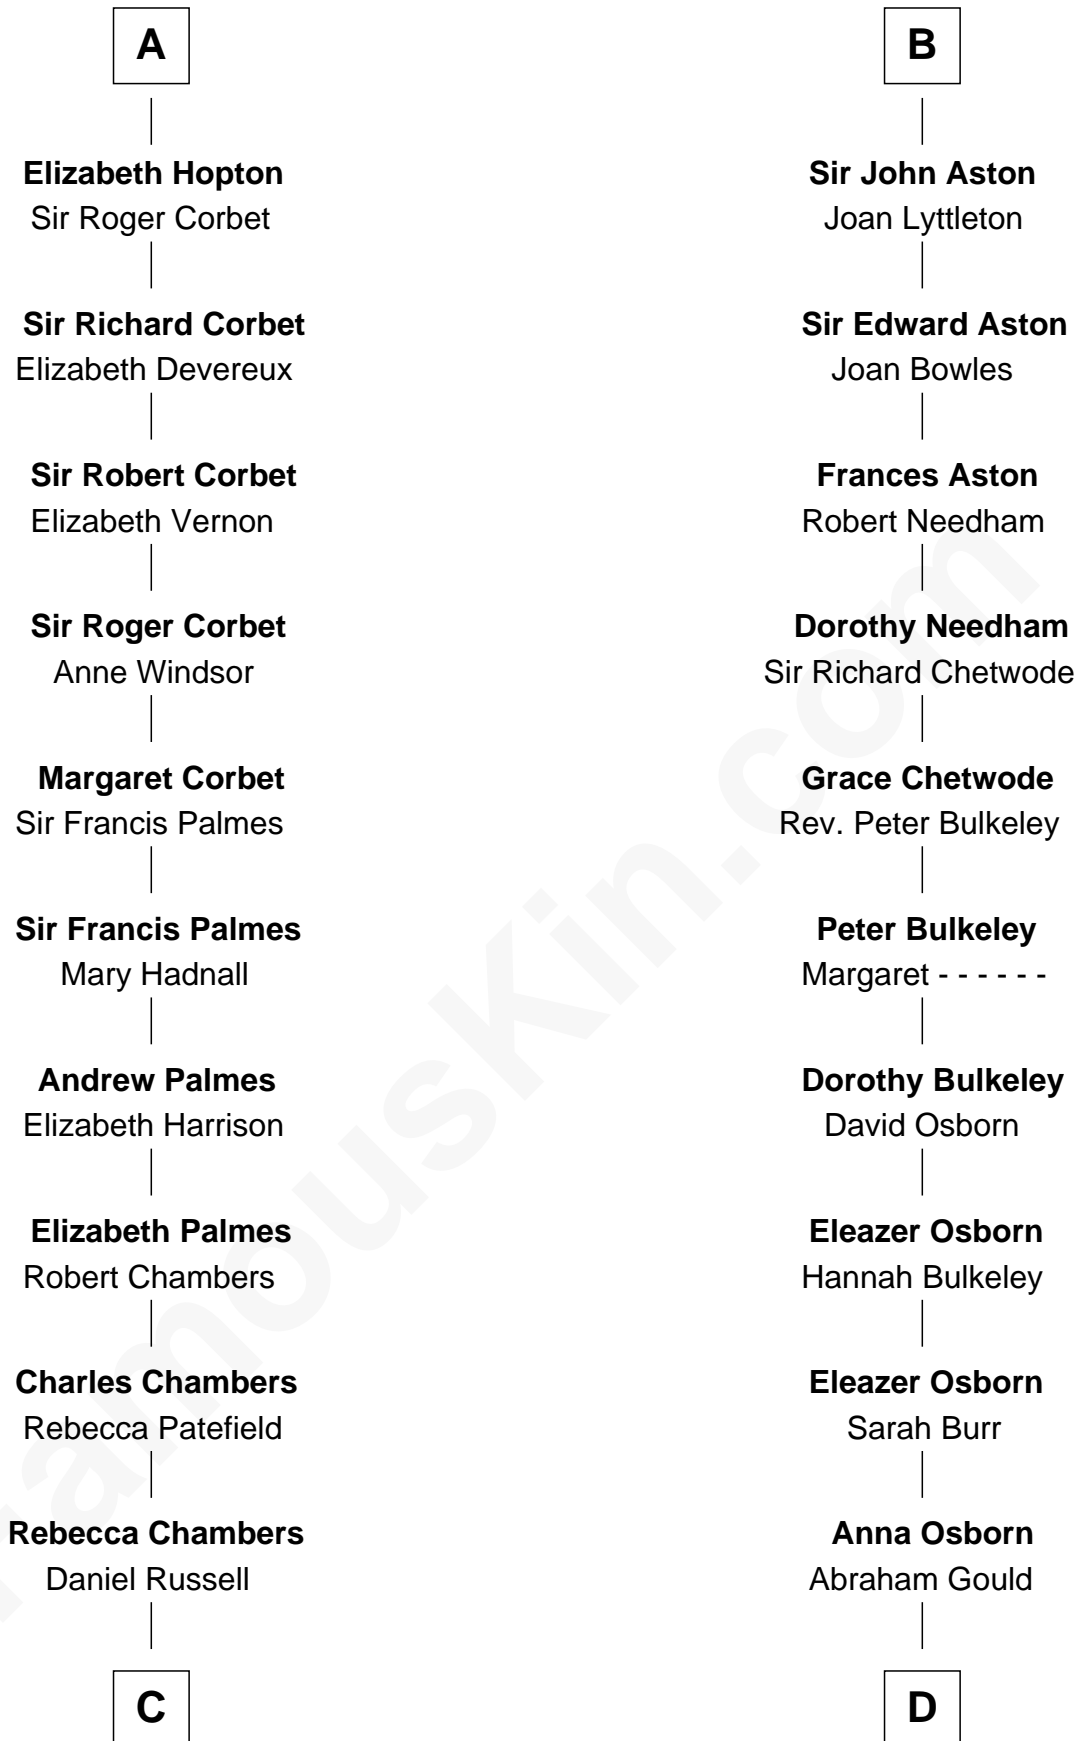

## Relationship Chart of

### James Russell Lowell

American "Fireside" Poet

18th cousin 2 times removed of

### Jay Gould

American Railroad "Robber Baron"

**C**

**James Russell**  
Katharine Graves

**Rebecca Russell**  
John Lowell

**Rev. Charles Lowell**  
Harriet Brackett Spence

**James Russell Lowell**  
*American "Fireside" Poet*

**D**

**John Burr Gould**  
Mary More

**Jay Gould**  
*"Robber Baron"*

FamousKin.com