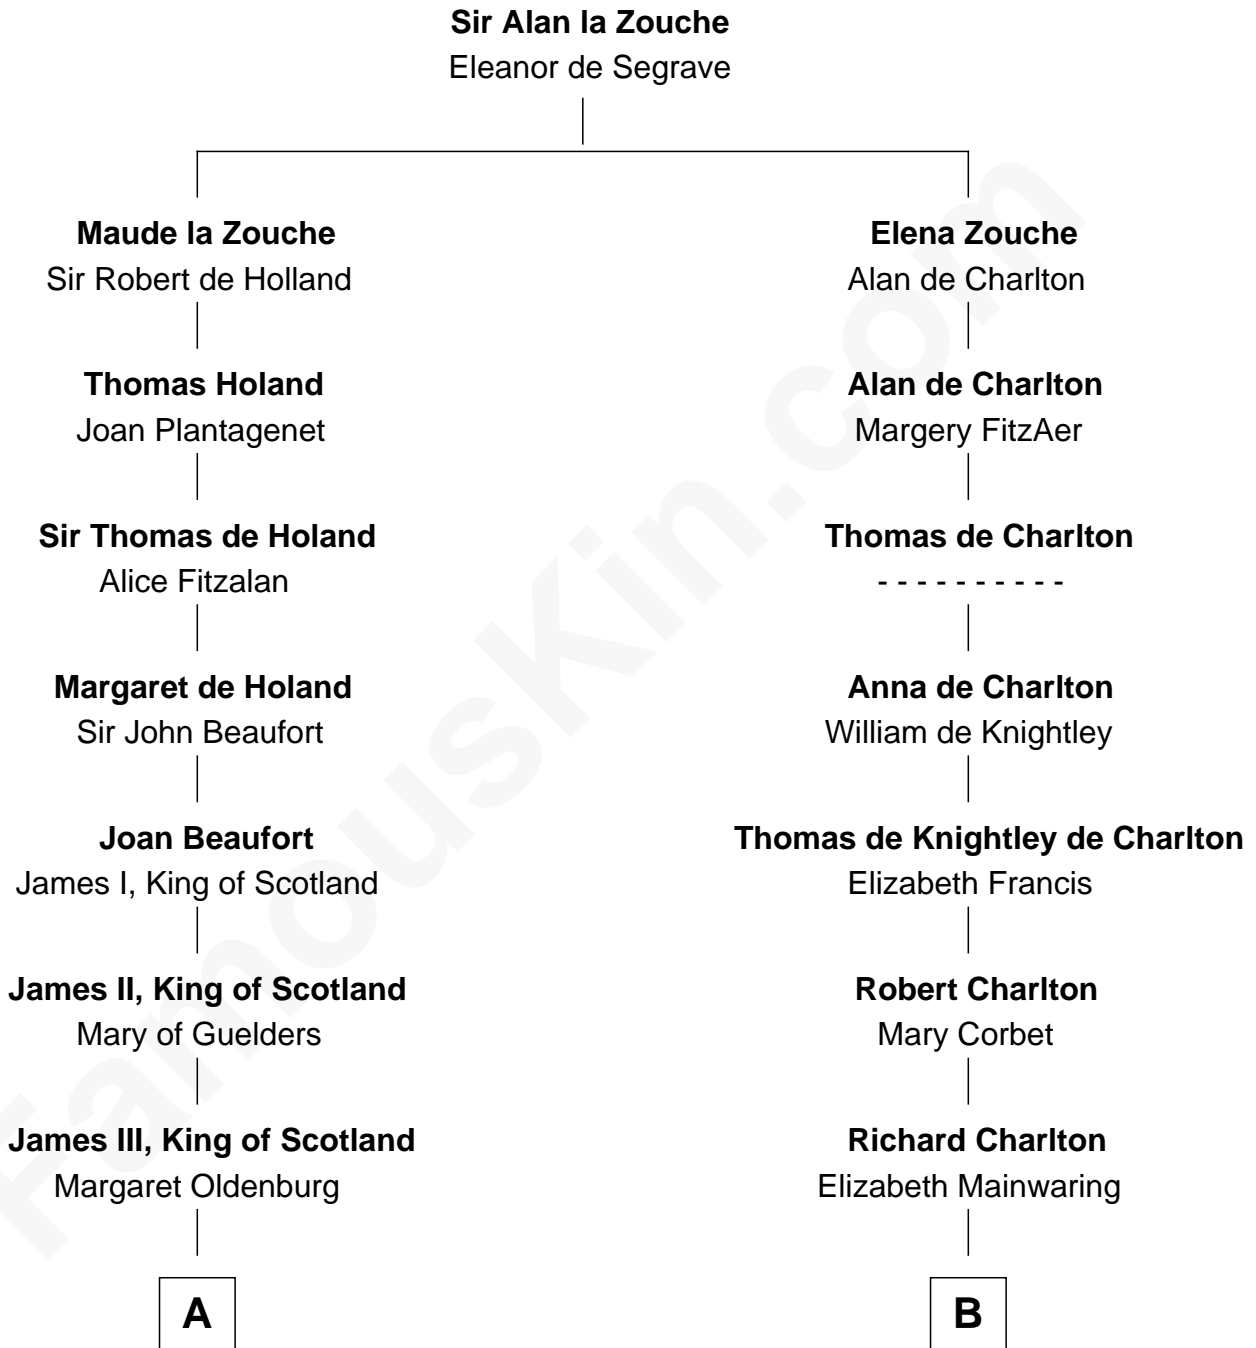

**FamousKin.com**  
**Relationship Chart of**  
**James Russell Lowell**  
*American "Fireside" Poet*

**17th cousin 2 times removed of**  
**Jay Gould**  
*American Railroad "Robber Baron"*

**C**

—  
**Mary Whipple Traill**

Keith Spence

—  
**Harriet Brackett Spence**

Rev. Charles Lowell

—  
**James Russell Lowell**

*American "Fireside" Poet*

FamousKin.com