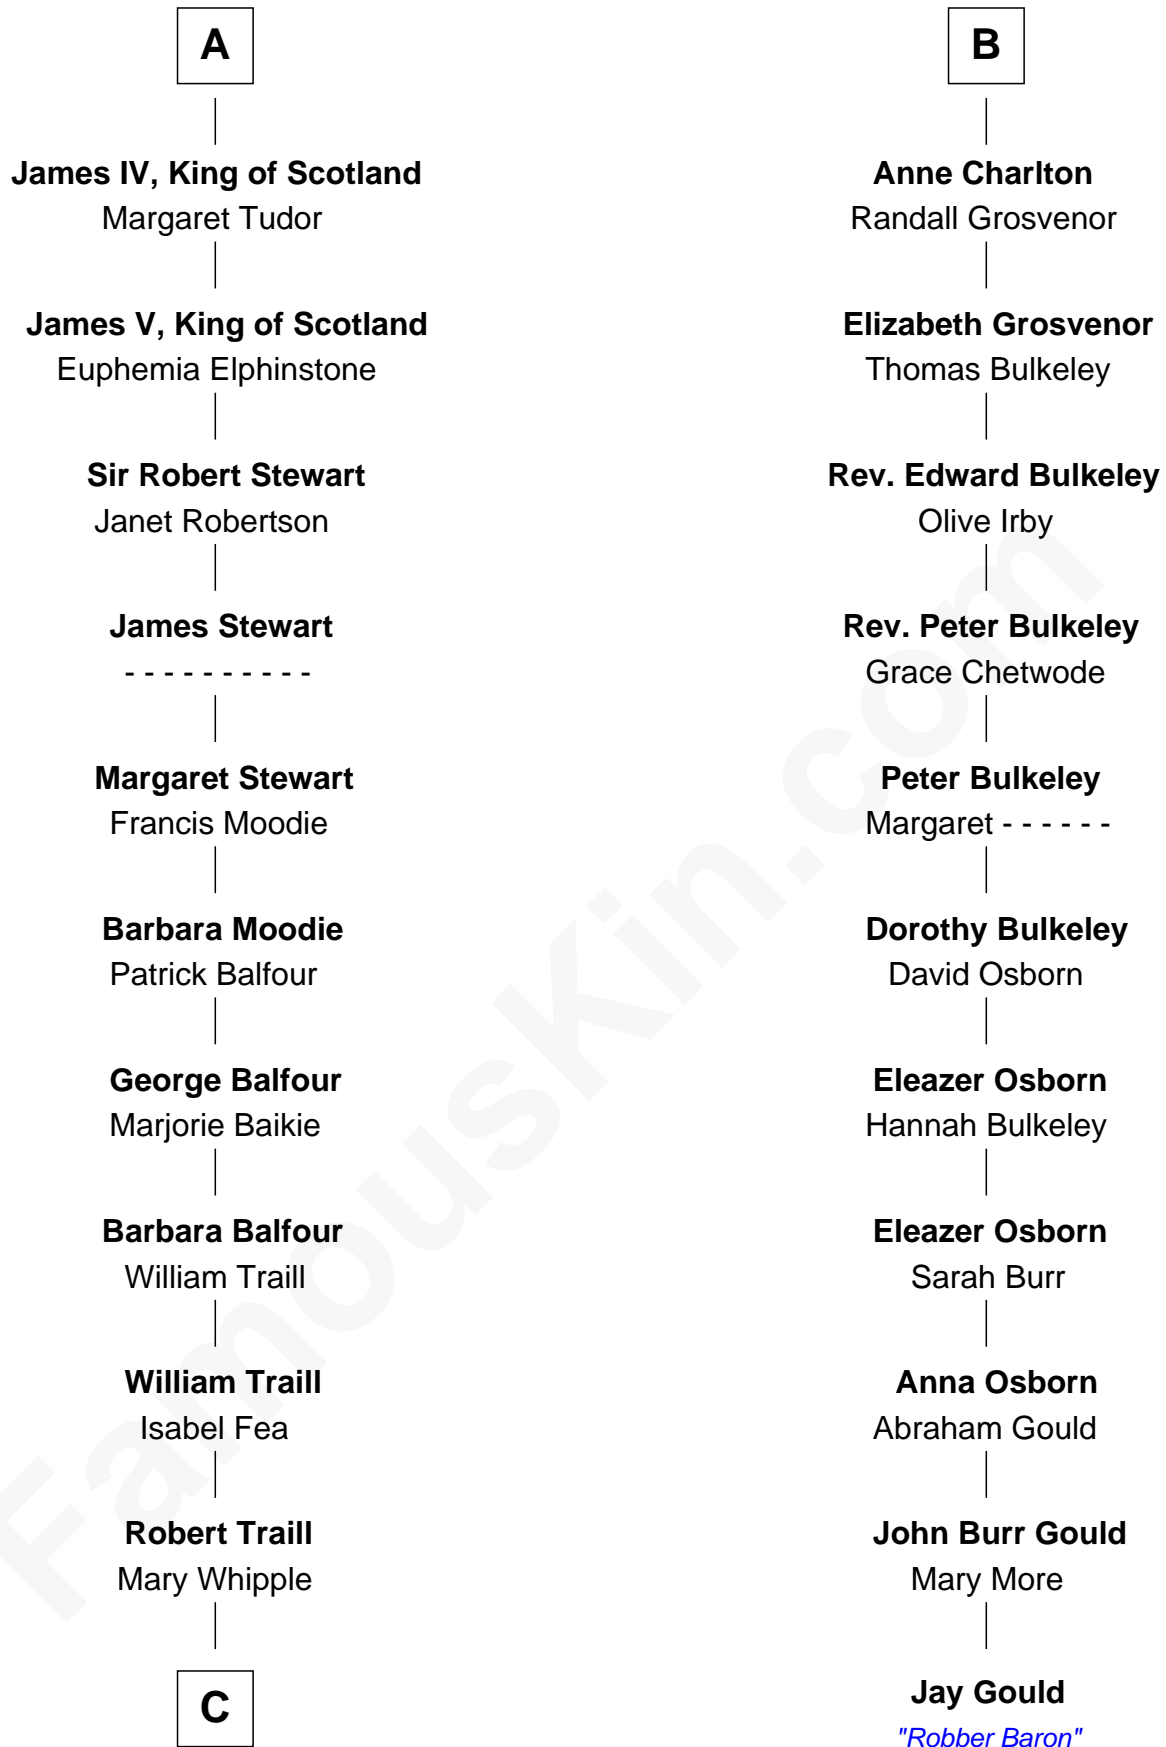

**FamousKin.com**  
**Relationship Chart of**  
**James Russell Lowell**  
*American "Fireside" Poet*

**17th cousin 2 times removed of**  
**Jay Gould**  
*American Railroad "Robber Baron"*

**C**

—  
**Mary Whipple Traill**

Keith Spence

—  
**Harriet Brackett Spence**

Rev. Charles Lowell

—  
**James Russell Lowell**

*American "Fireside" Poet*

FamousKin.com