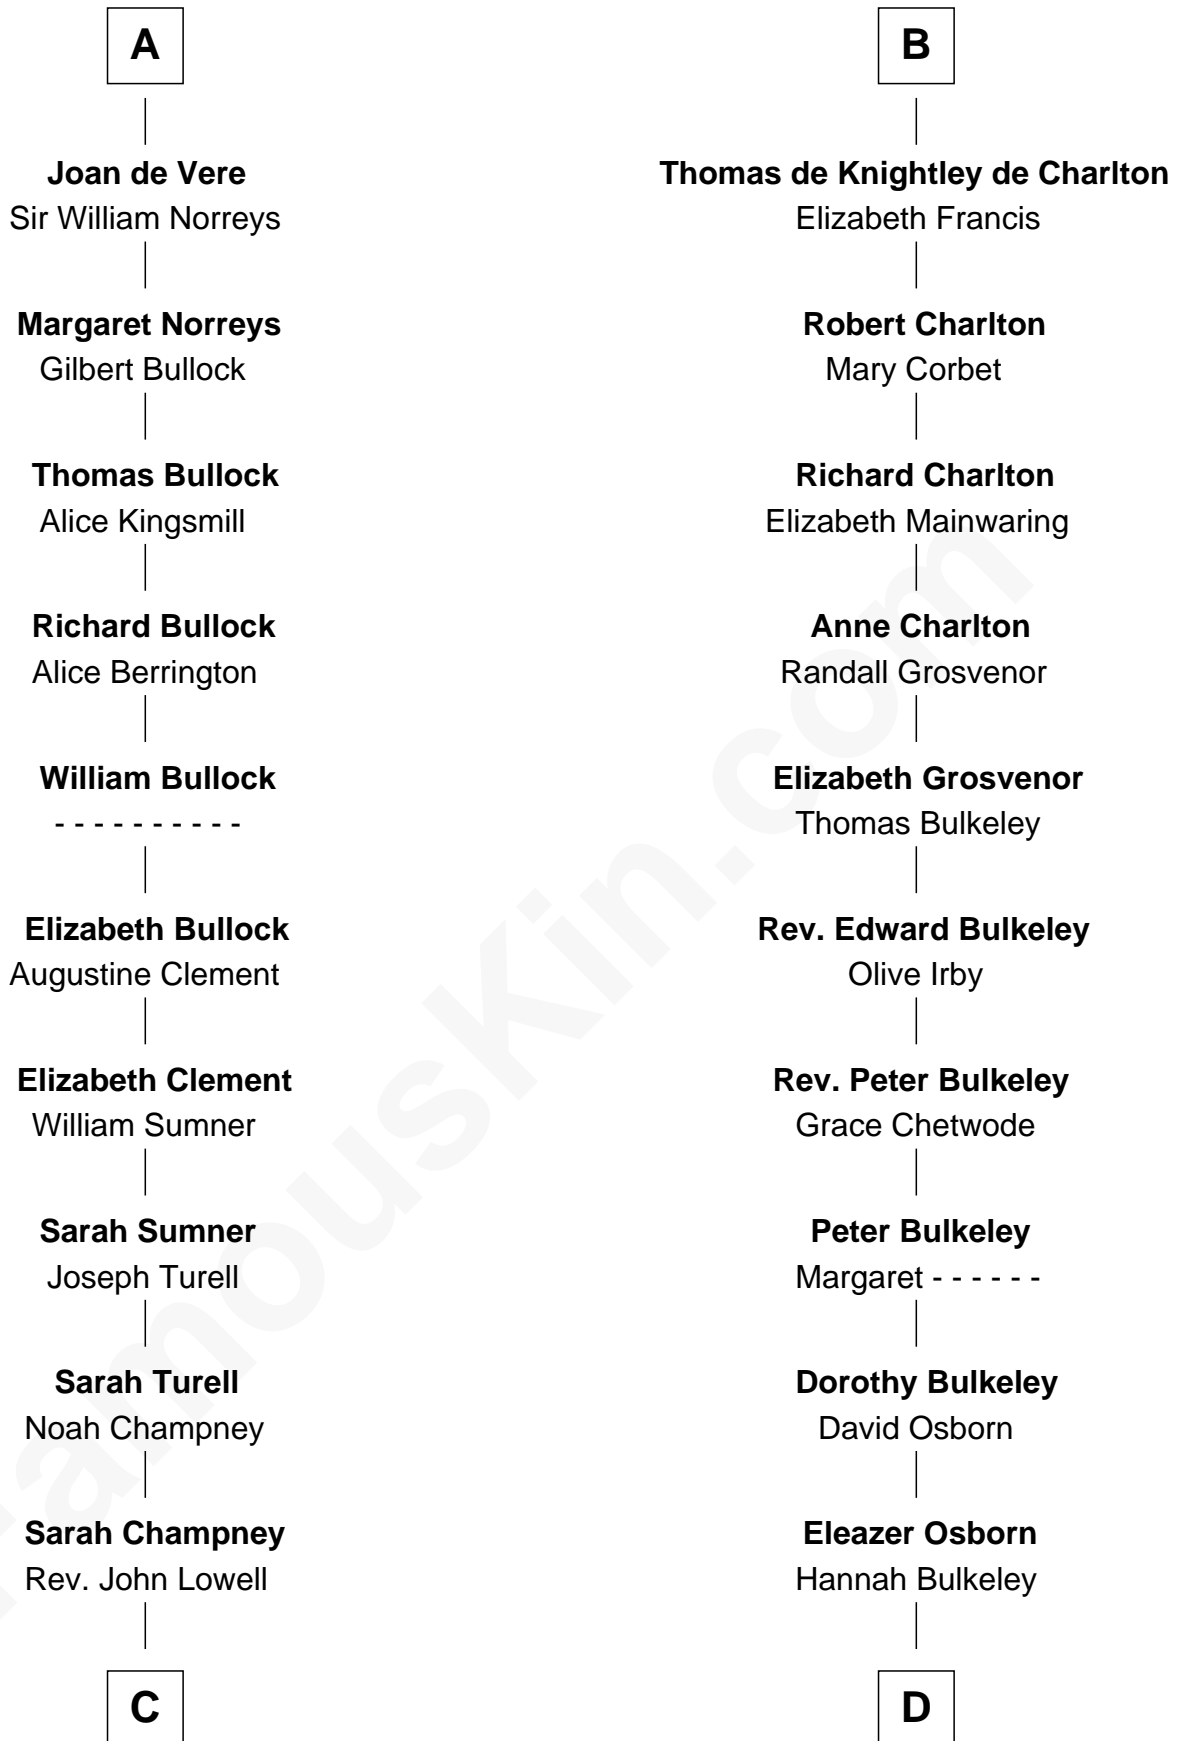

FamousKin.com
Relationship Chart of
James Russell Lowell
American "Fireside" Poet

19th cousin 1 time removed of
Jay Gould
American Railroad "Robber Baron"

Sir William Longespee
 Ela of Salisbury

C

John Lowell

Anna Osborn

Abraham Gould

John Burr Gould

Mary More

Jay Gould

"Robber Baron"