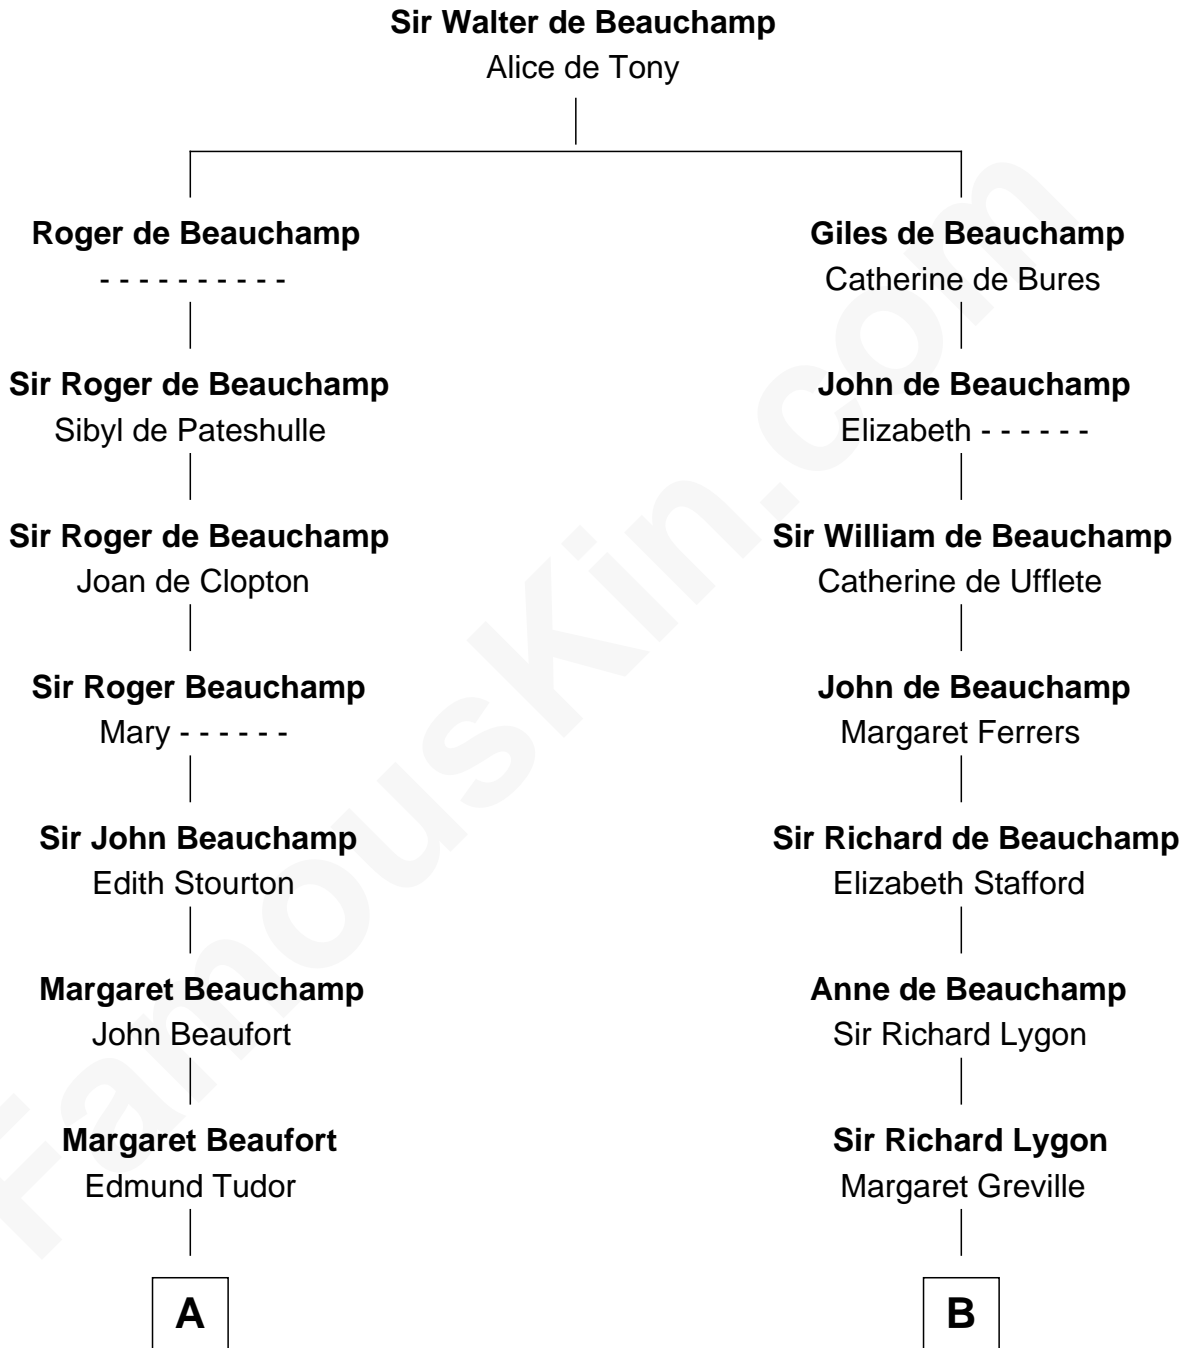

**FamousKin.com**  
**Relationship Chart of**  
**James Russell Lowell**  
*American "Fireside" Poet*

**20th cousin of**  
**General George C. Marshall**  
*Author of "The Marshall Plan"*

**C**

**Robert Traill**  
Mary Whipple

**Mary Whipple Traill**  
Keith Spence

**Harriet Brackett Spence**  
Rev. Charles Lowell

**James Russell Lowell**  
*American "Fireside" Poet*

**D**

**Matilda Battaile Taliaferro**  
Martin Marshall

**William Champe Marshall**  
Susan Myers

**George Catlett Marshall**  
Laura Emily Bradford

**General George C. Marshall**  
*U.S. Army - World War II*

FamousKin.com