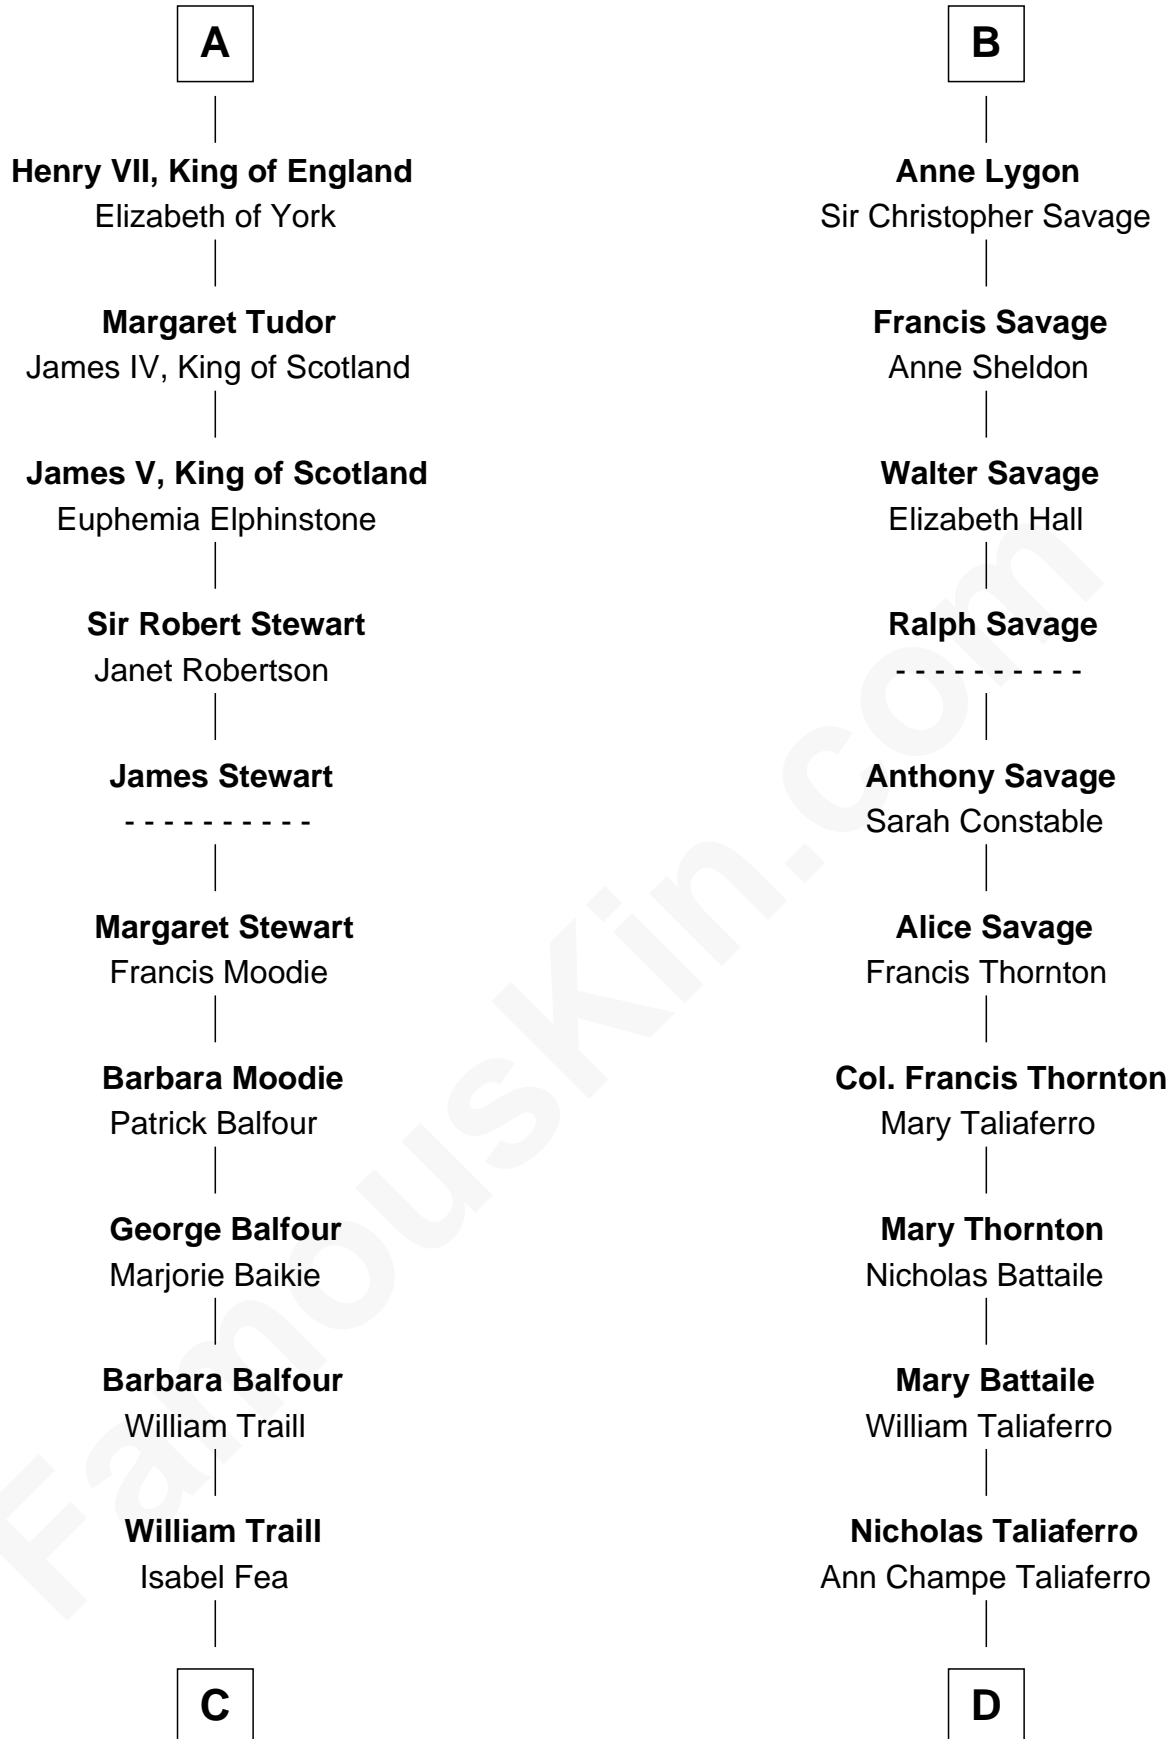

**FamousKin.com**  
**Relationship Chart of**  
**James Russell Lowell**  
*American "Fireside" Poet*

**20th cousin of**  
**General George C. Marshall**  
*Author of "The Marshall Plan"*

**C**

**Robert Traill**  
Mary Whipple

**Mary Whipple Traill**  
Keith Spence

**Harriet Brackett Spence**  
Rev. Charles Lowell

**James Russell Lowell**  
*American "Fireside" Poet*

**D**

**Matilda Battaile Taliaferro**  
Martin Marshall

**William Champe Marshall**  
Susan Myers

**George Catlett Marshall**  
Laura Emily Bradford

**General George C. Marshall**  
*U.S. Army - World War II*

FamousKin.com