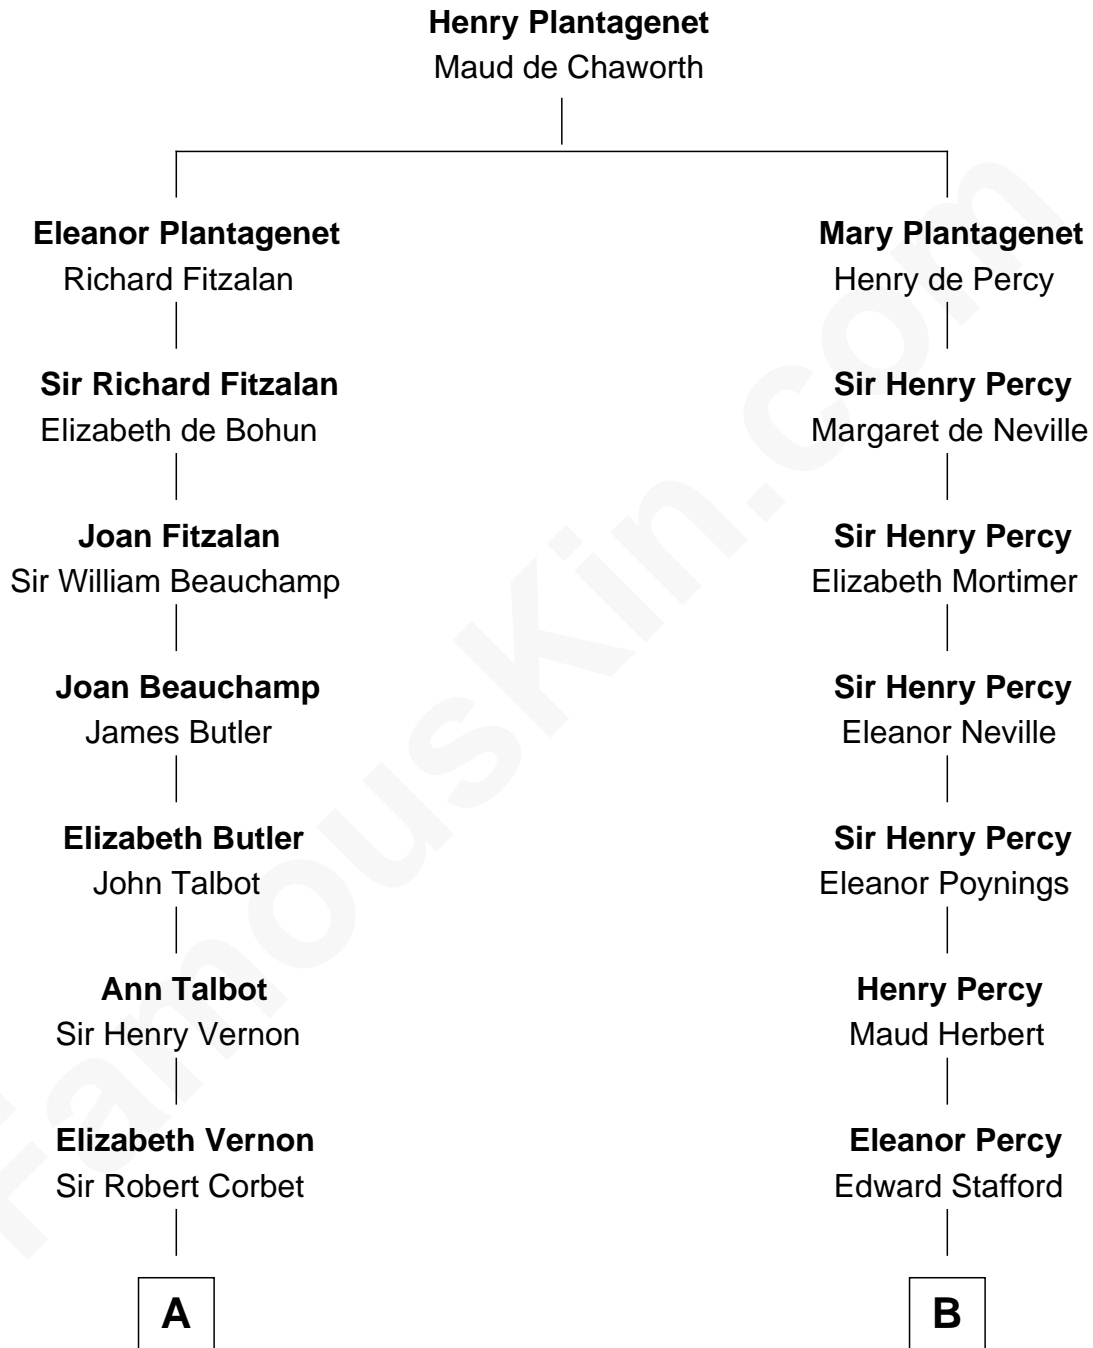

FamousKin.com
Relationship Chart of
James Russell Lowell
American "Fireside" Poet

17th cousin 3 times removed of

Harry F. Byrd
50th Governor of Virginia

C

Richard Evelyn Byrd

Anne Harrison

Col. William Byrd

Jane Meriwether Rivers

Richard Evelyn Byrd

Eleanor Bolling Flood

Harry F. Byrd

50th Governor of Virginia

FamousKin.com