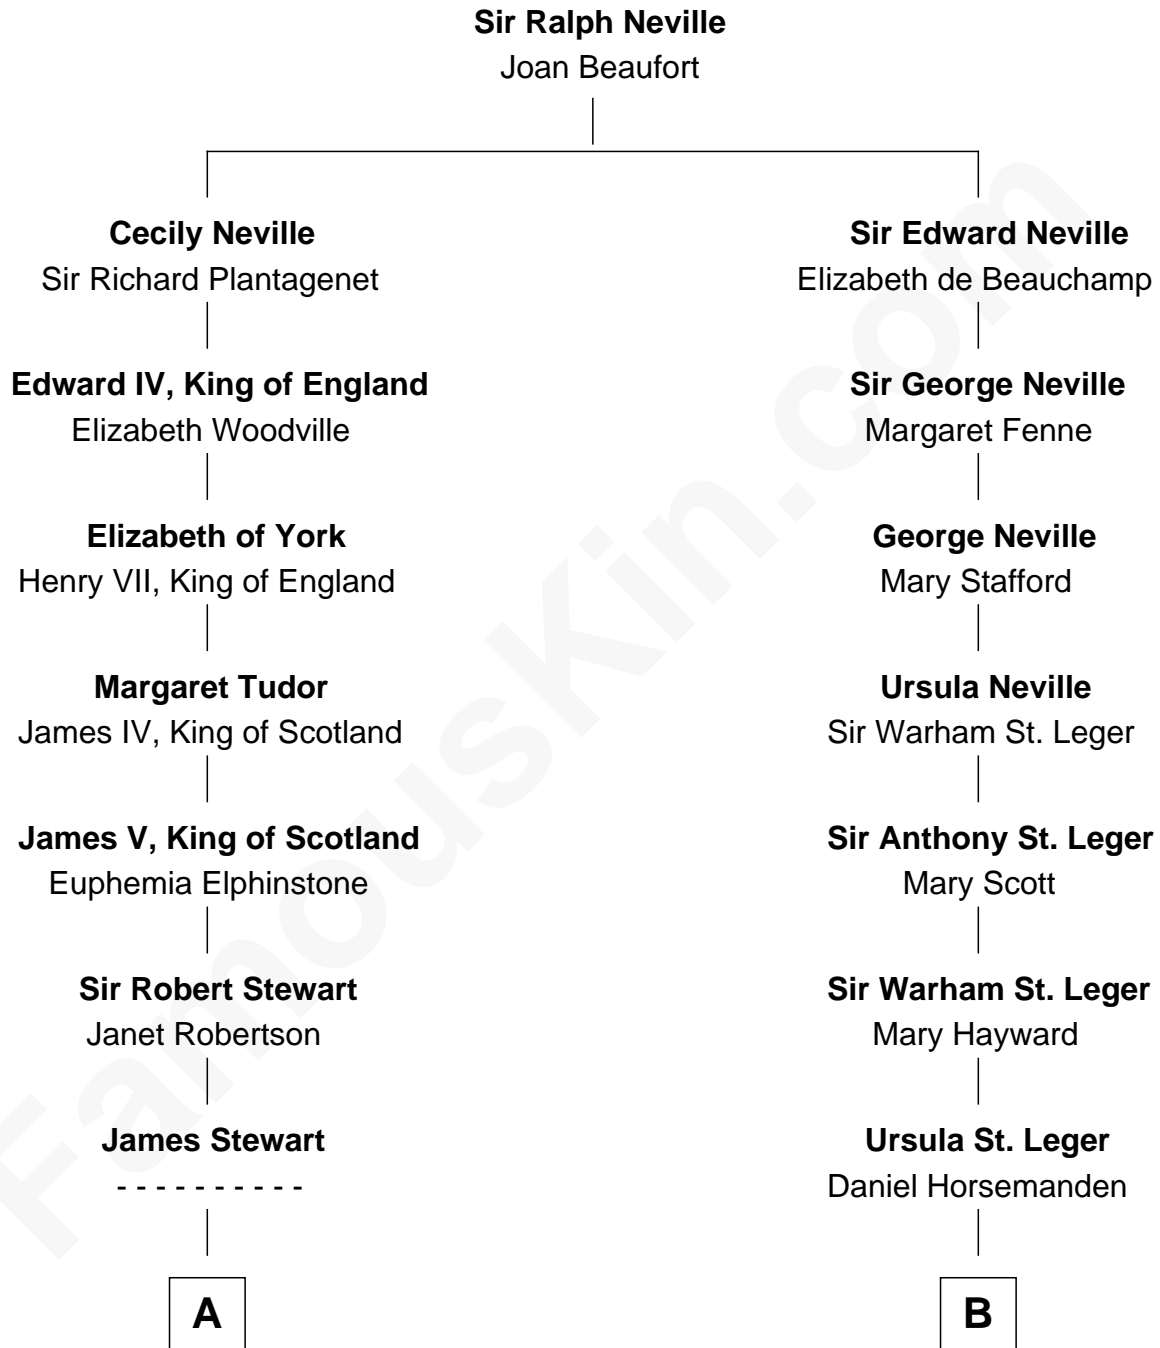

FamousKin.com Relationship Chart of

James Russell Lowell

American "Fireside" Poet

15th cousin of

Harry F. Byrd

50th Governor of Virginia

A

Margaret Stewart

Francis Moodie

Barbara Moodie

Patrick Balfour

George Balfour

Marjorie Baikie

Barbara Balfour

William Traill

William Traill