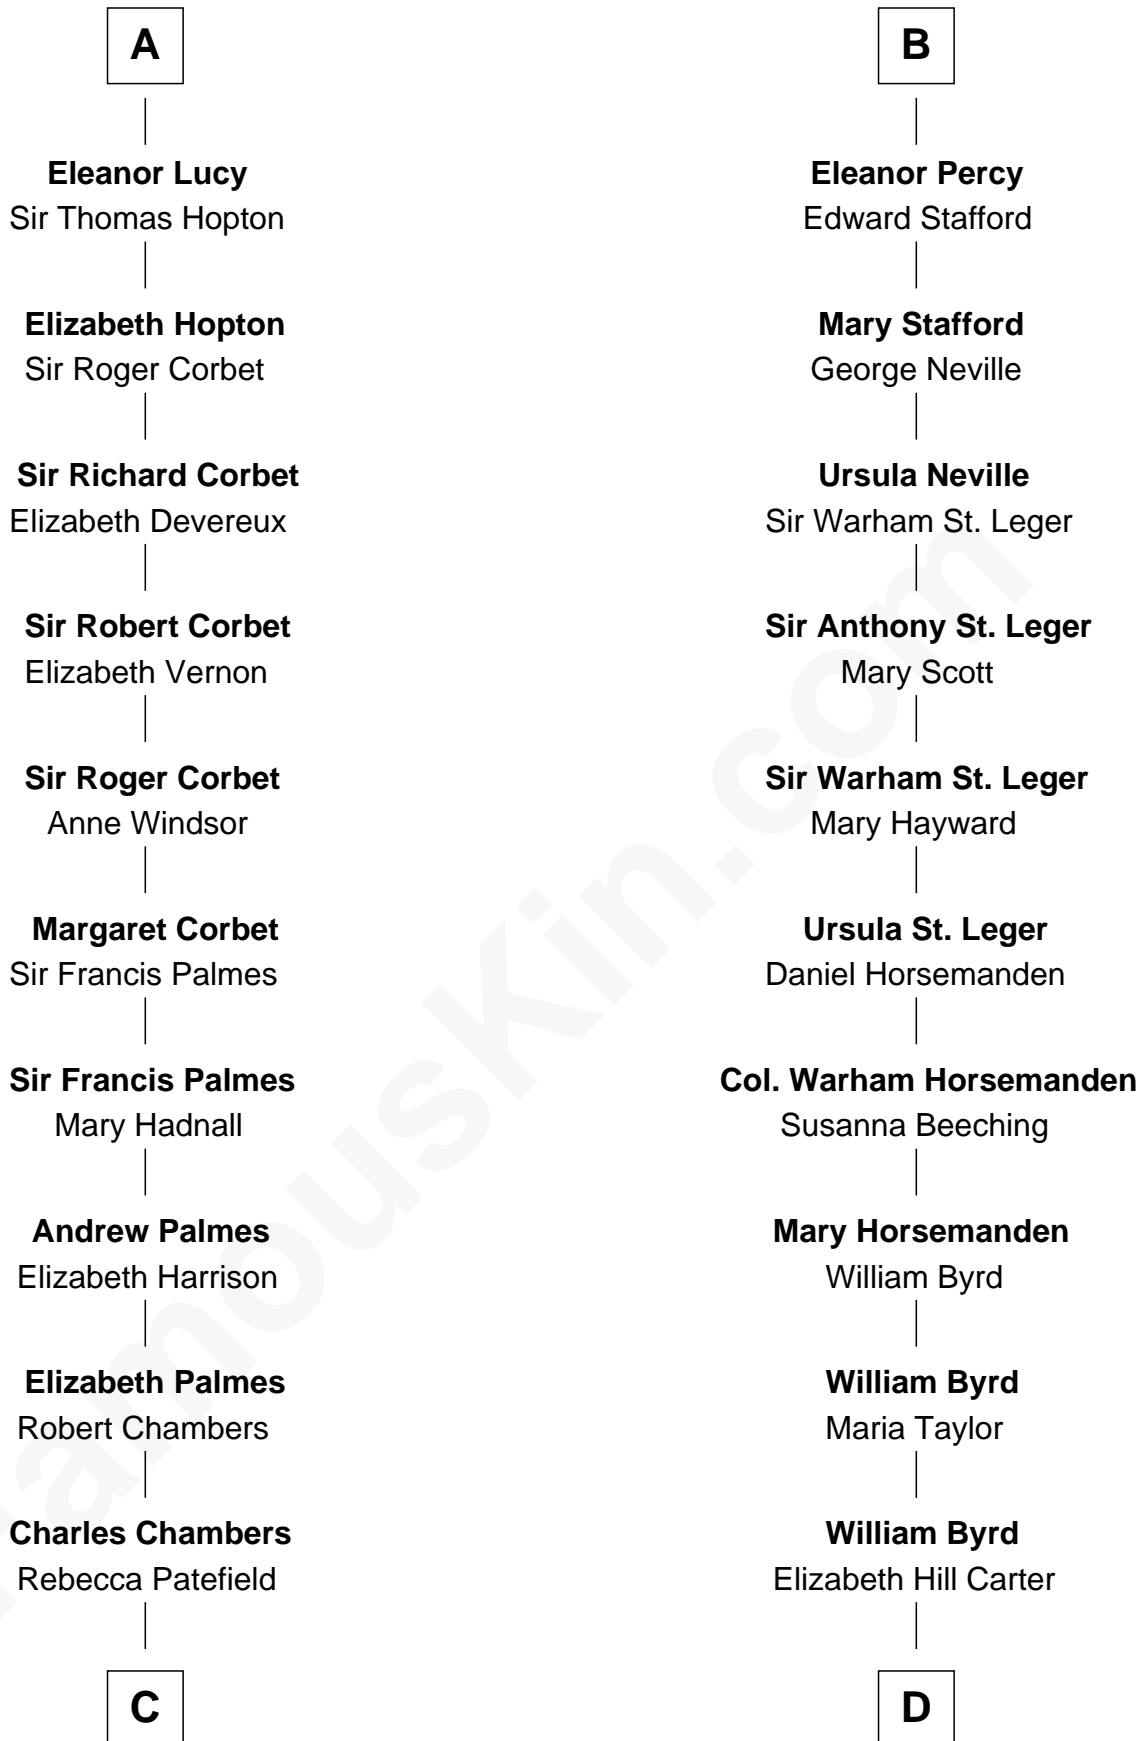

FamousKin.com Relationship Chart of

James Russell Lowell

American "Fireside" Poet

21st cousin of

Harry F. Byrd

50th Governor of Virginia

Sir William de Cantilupe

Eve de Braiose