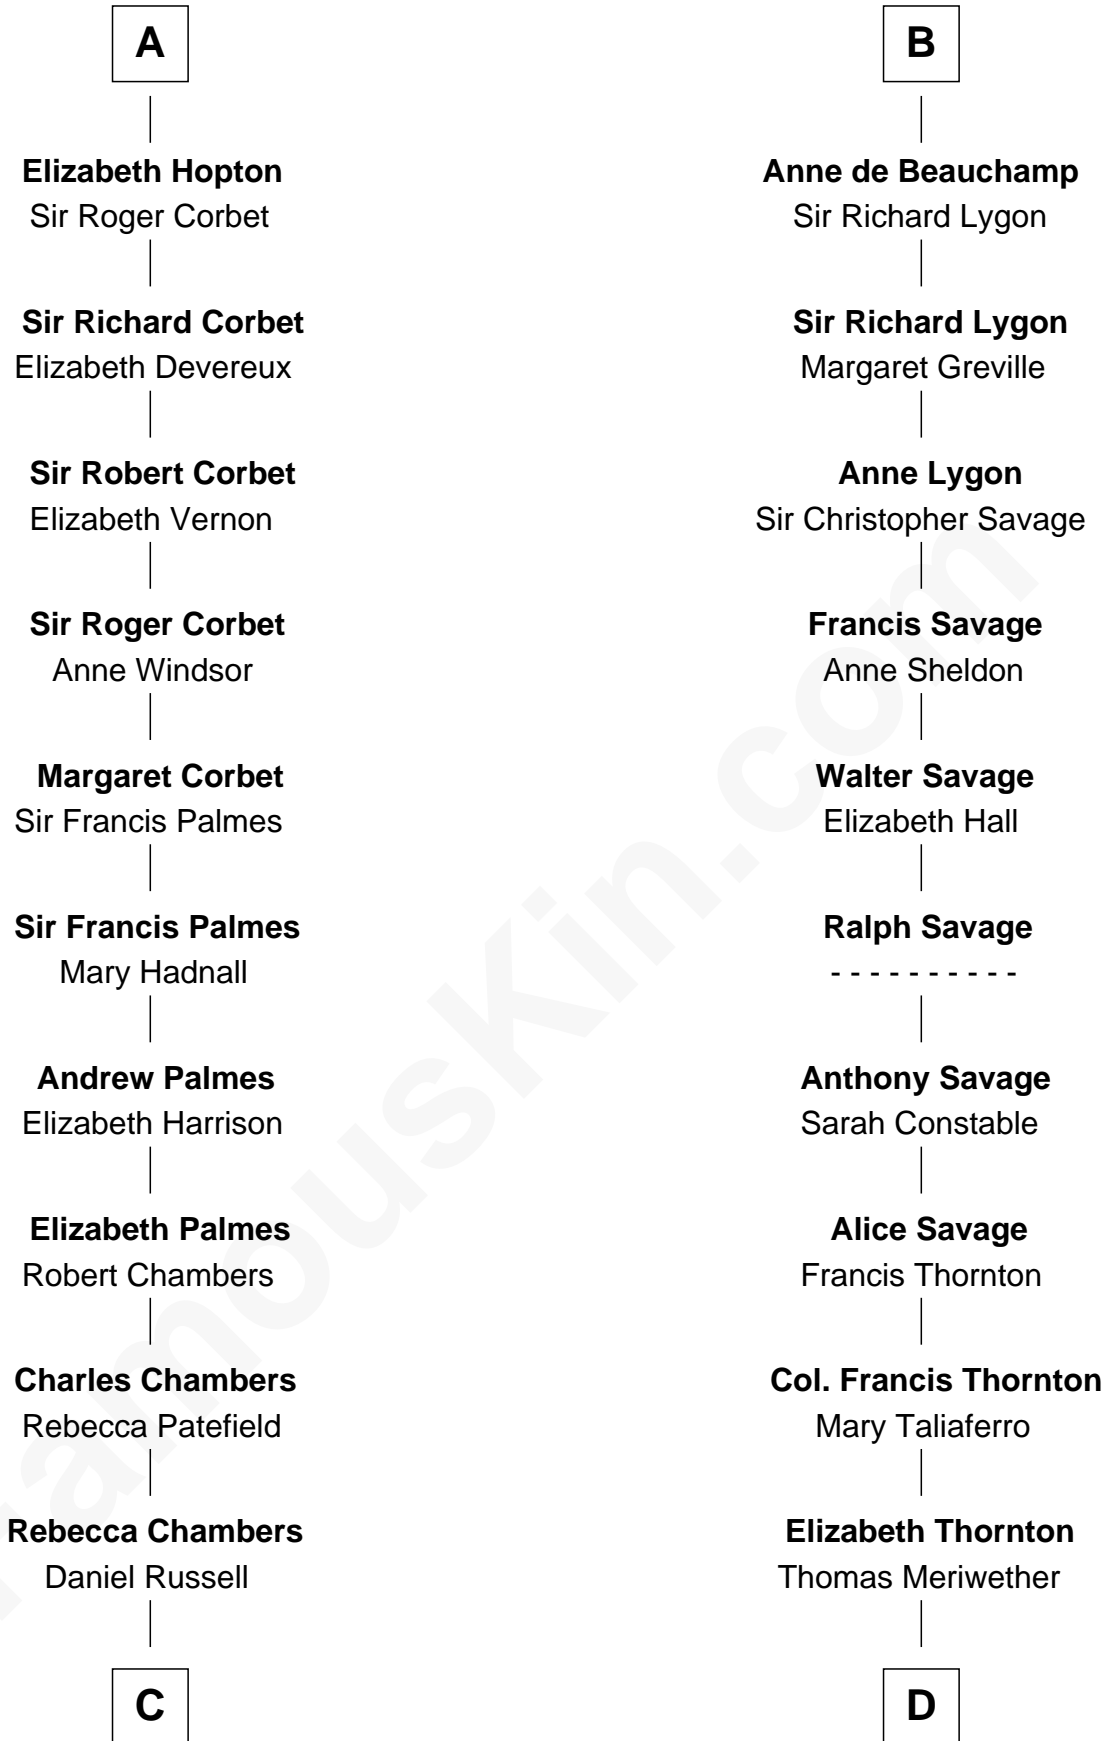

FamousKin.com
Relationship Chart of
James Russell Lowell
American "Fireside" Poet

18th cousin 2 times removed of

Meriwether Lewis
Lewis and Clark Expedition

C

James Russell
Katharine Graves

Rebecca Russell
John Lowell

Rev. Charles Lowell
Harriet Brackett Spence

James Russell Lowell
American "Fireside" Poet

D

Lucy Meriwether
William Lewis

Meriwether Lewis
Lewis and Clark Expedition

FamousKin.com