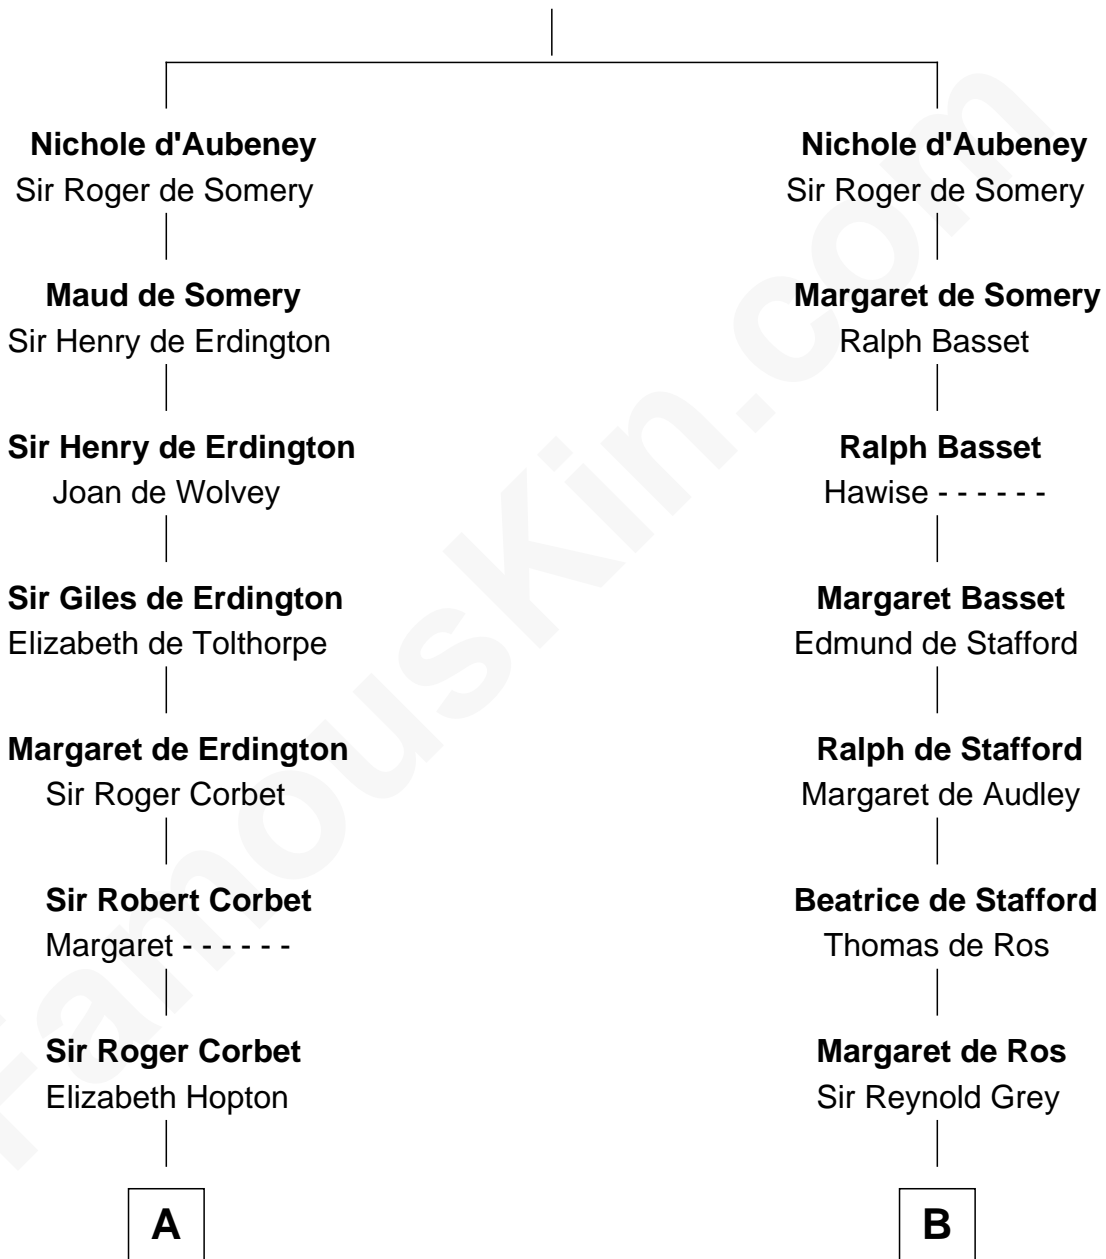

# FamousKin.com Relationship Chart of

**James Russell Lowell**

*American "Fireside" Poet*

19th cousin of

**Meriwether Lewis**

*Lewis and Clark Expedition*

**William d'Aubenev**

Mabel of Chester

**C**

**Rebecca Russell**

John Lowell

**Rev. Charles Lowell**  
Harriet Brackett Spence

**James Russell Lowell**  
*American "Fireside" Poet*

**D**

**Col. Robert Lewis**

Jane Meriwether

**William Lewis**  
Lucy Meriwether

**Meriwether Lewis**  
*Lewis and Clark Expedition*

FamousKin.com