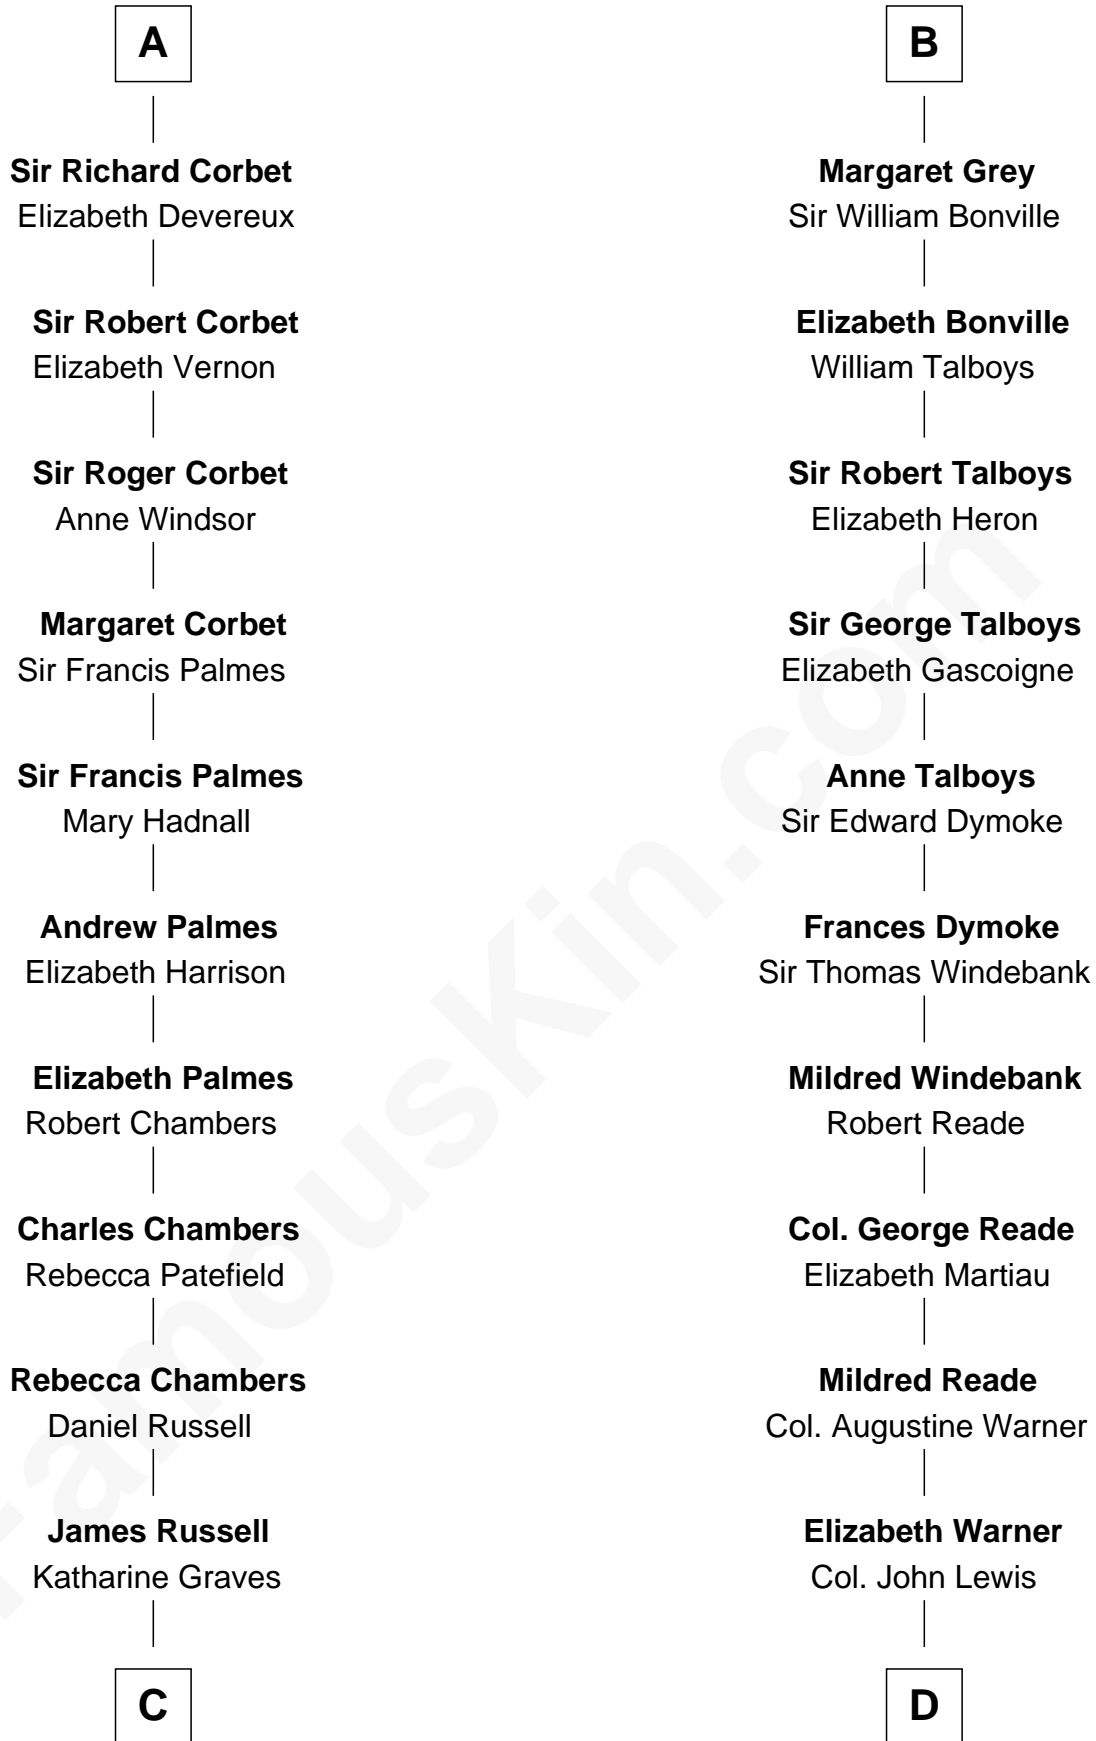

# FamousKin.com Relationship Chart of

**James Russell Lowell**

*American "Fireside" Poet*

19th cousin of

**Meriwether Lewis**

*Lewis and Clark Expedition*

**William d'Aubenev**

Mabel of Chester

**William Lewis**  
Lucy Meriwether

**Meriwether Lewis**  
*Lewis and Clark Expedition*

FamousKin.com