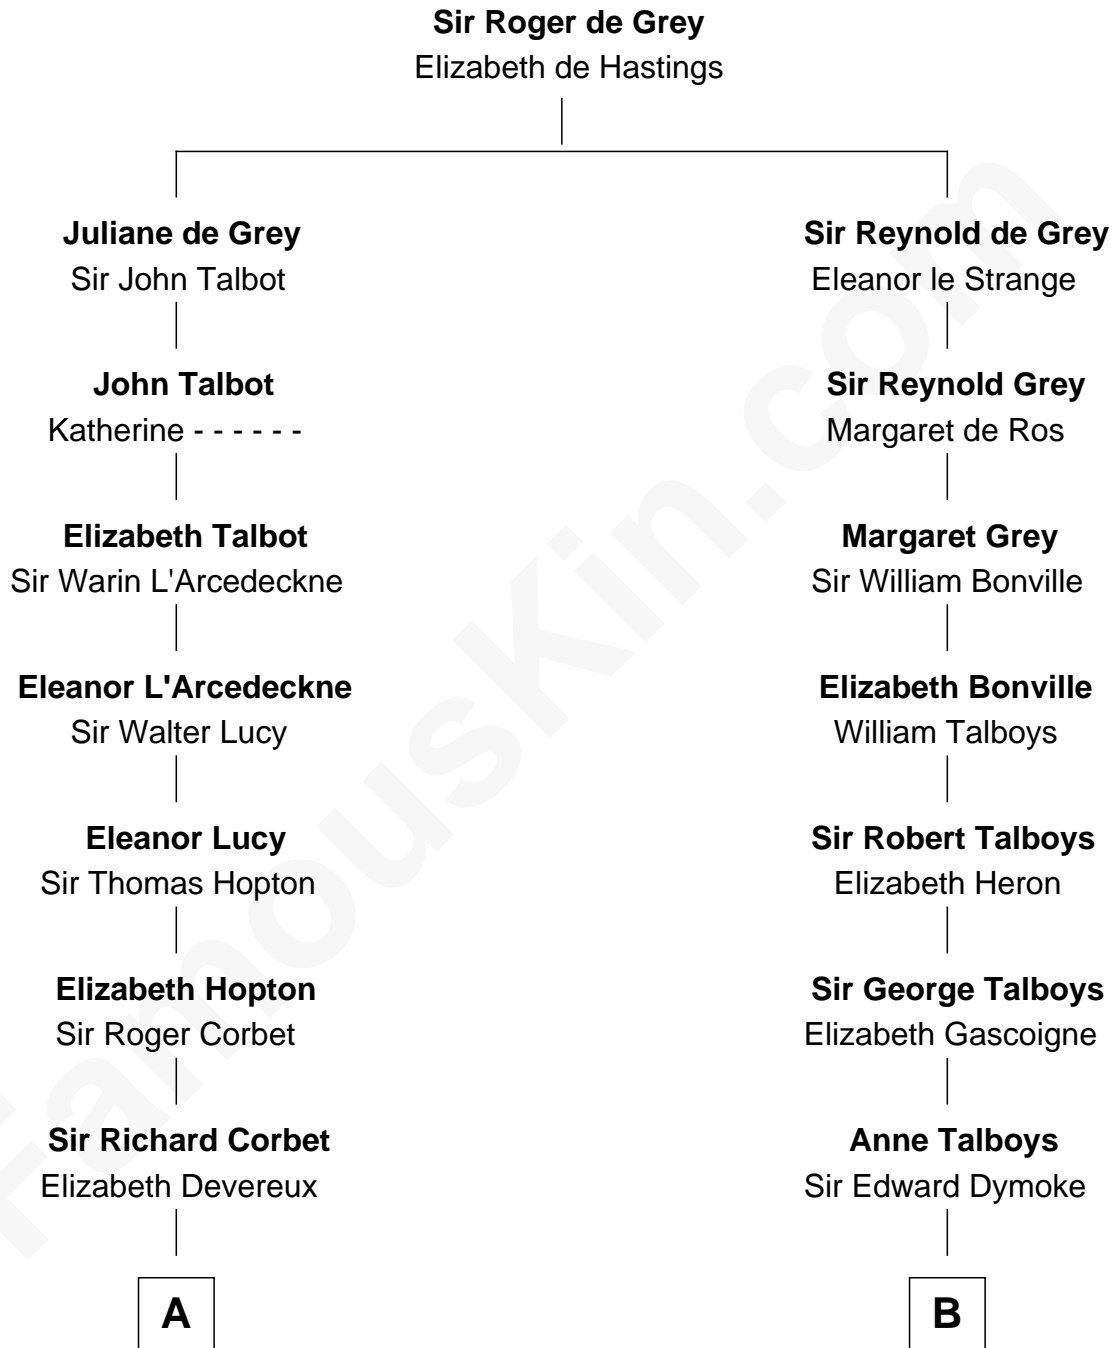

FamousKin.com
Relationship Chart of
James Russell Lowell
American "Fireside" Poet

14th cousin 4 times removed of

Meriwether Lewis
Lewis and Clark Expedition

C

Rev. Charles Lowell
Harriet Brackett Spence

James Russell Lowell
American "Fireside" Poet

FamousKin.com