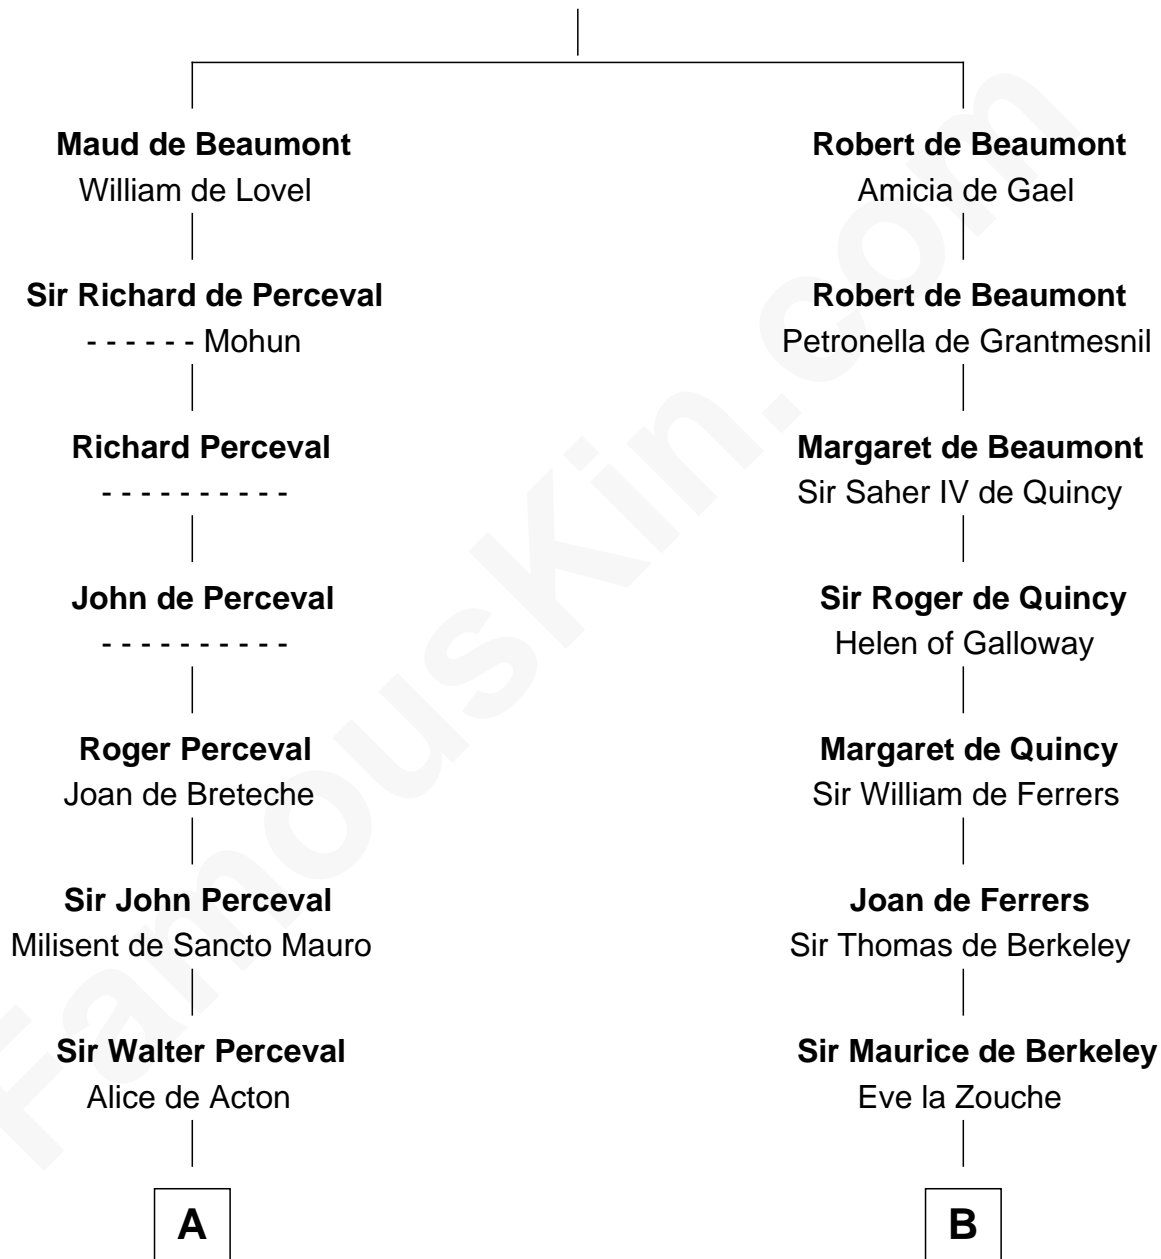

FamousKin.com Relationship Chart of

James Russell Lowell

American "Fireside" Poet

21st cousin of

Meriwether Lewis

Lewis and Clark Expedition

Sir Robert de Beaumont

Isabel de Vermandois

Col. Robert Lewis

Jane Meriwether

William Lewis

Lucy Meriwether

Meriwether Lewis

Lewis and Clark Expedition