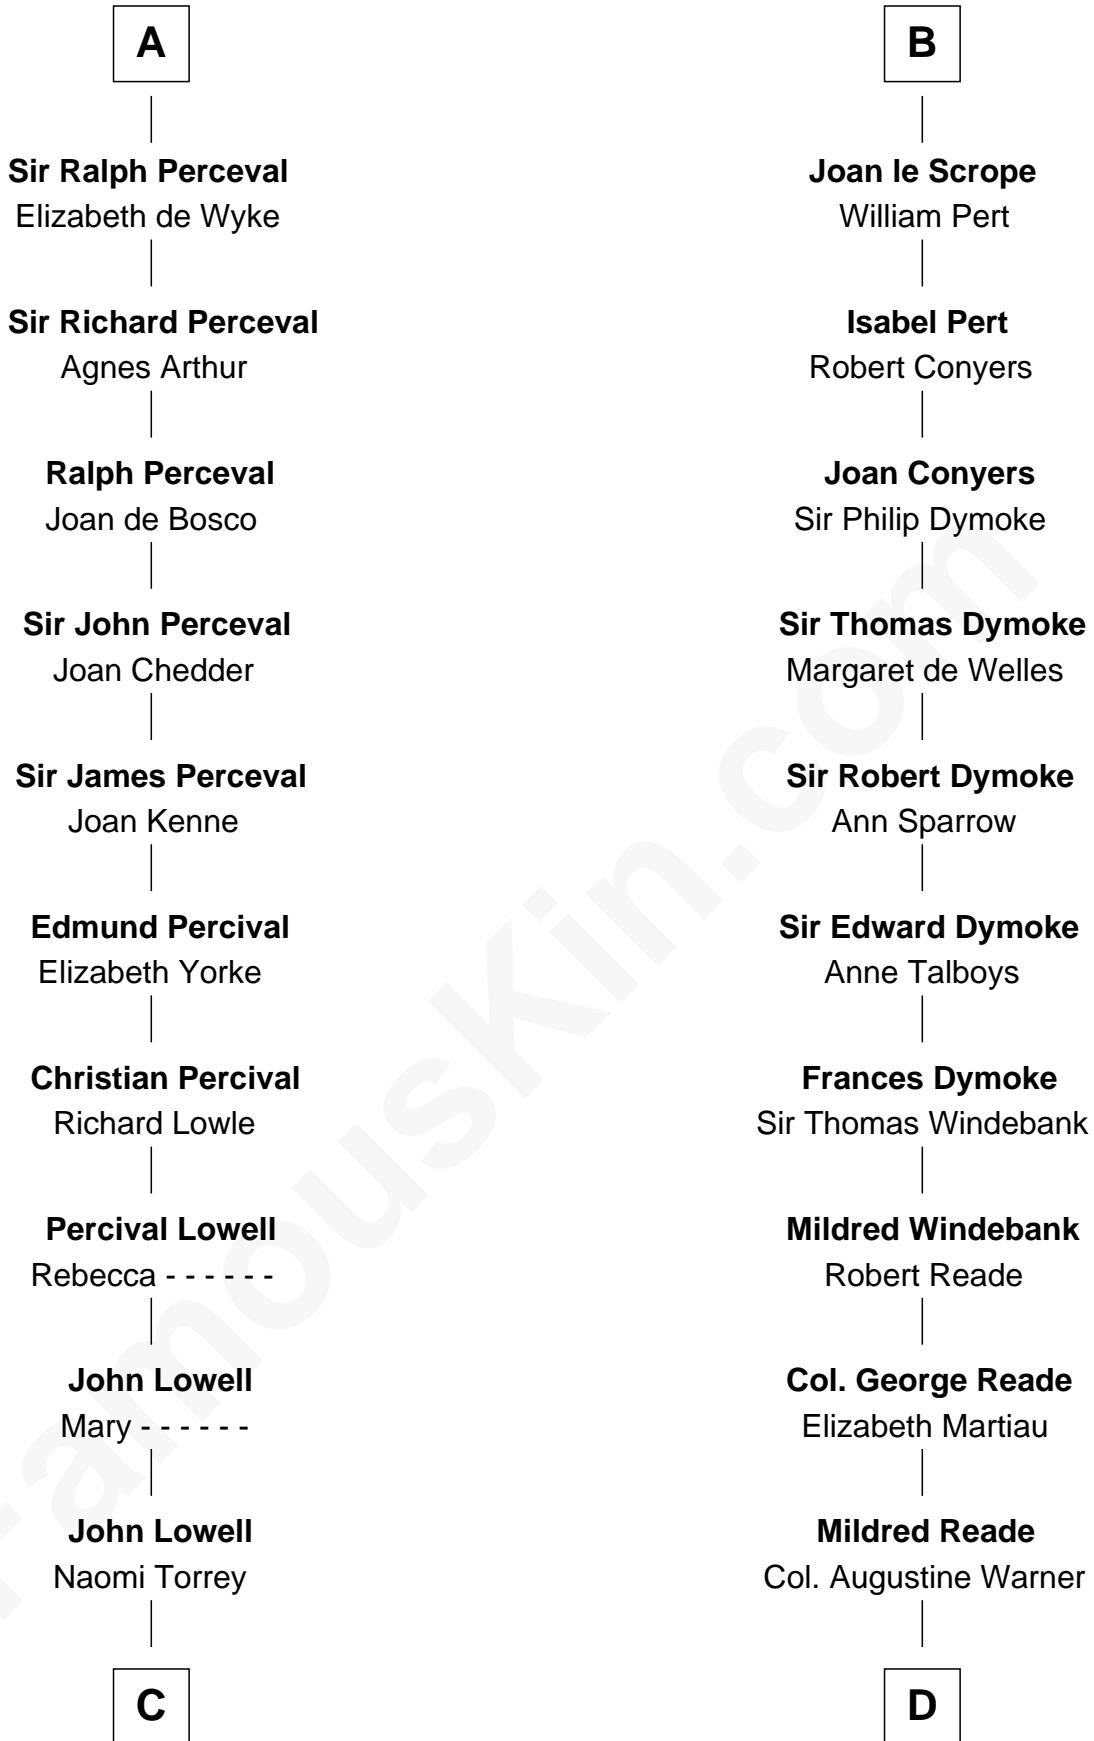

**FamousKin.com**  
**Relationship Chart of**  
**James Russell Lowell**  
*American "Fireside" Poet*

**20th cousin 1 time removed of**  
**Meriwether Lewis**  
*Lewis and Clark Expedition*

**C**

**Ebenezer Lowell**  
Elizabeth Shailer

**Col. Robert Lewis**  
Jane Meriwether

**William Lewis**  
Lucy Meriwether

**Meriwether Lewis**  
*Lewis and Clark Expedition*