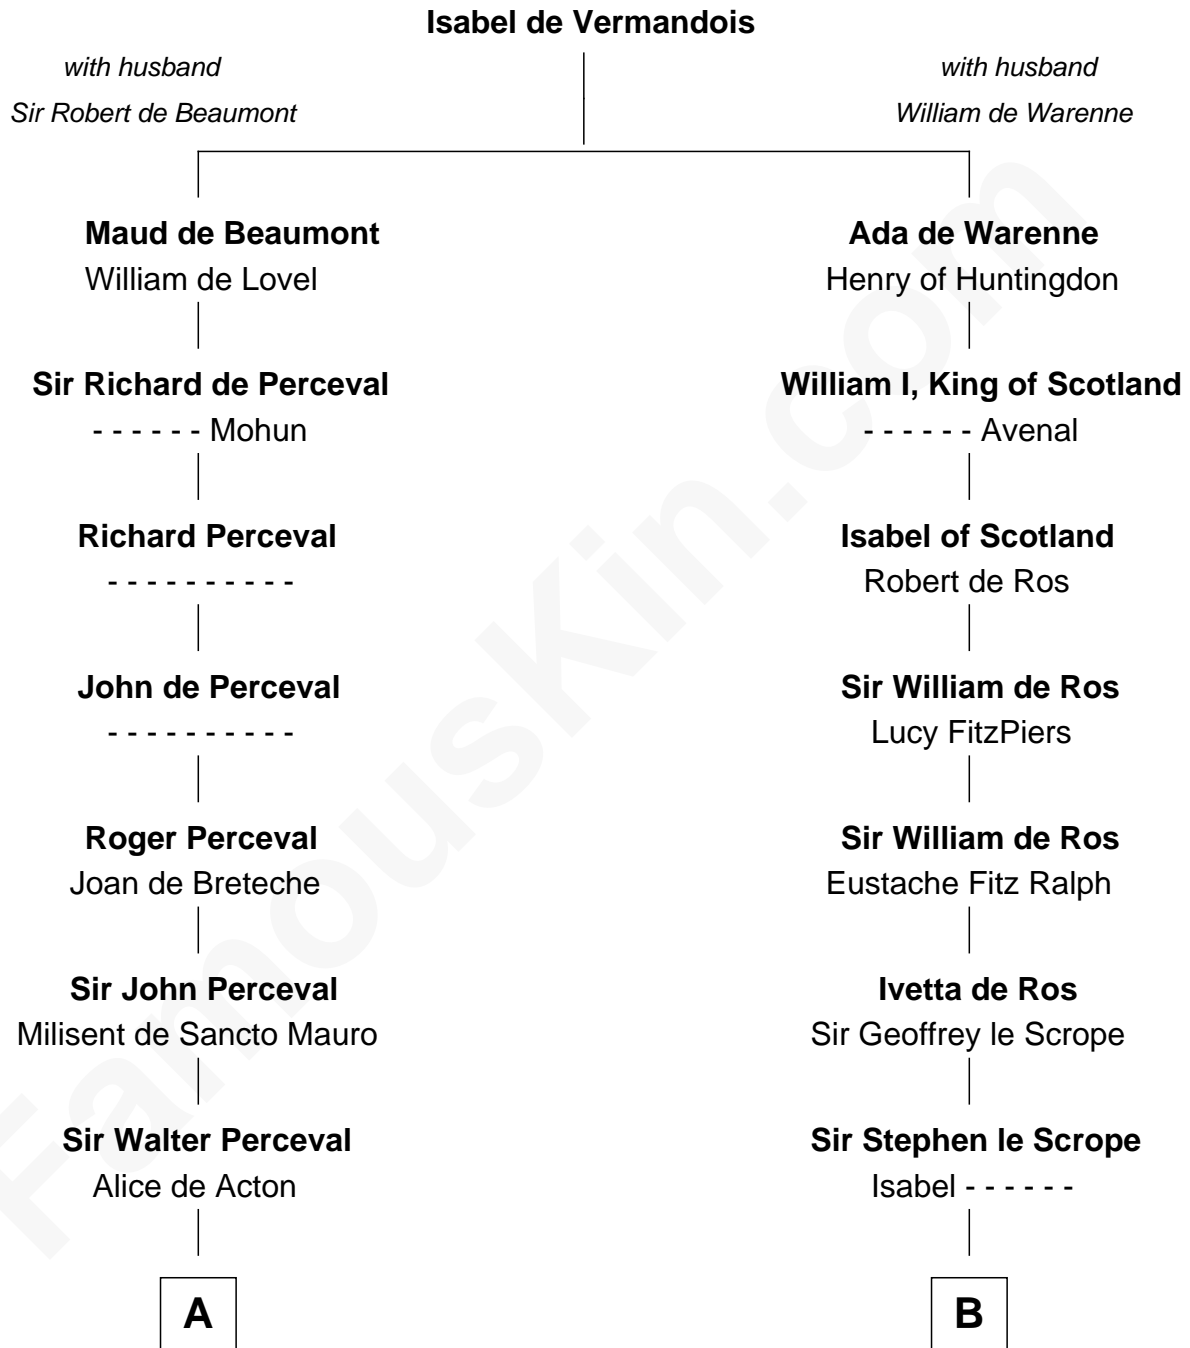

**FamousKin.com**  
**Relationship Chart of**  
**James Russell Lowell**  
*American "Fireside" Poet*

**20th cousin 1 time removed of**  
**Meriwether Lewis**  
*Lewis and Clark Expedition*

**C**

**Ebenezer Lowell**  
Elizabeth Shailer

**Col. Robert Lewis**  
Jane Meriwether

**William Lewis**  
Lucy Meriwether

**Meriwether Lewis**  
*Lewis and Clark Expedition*