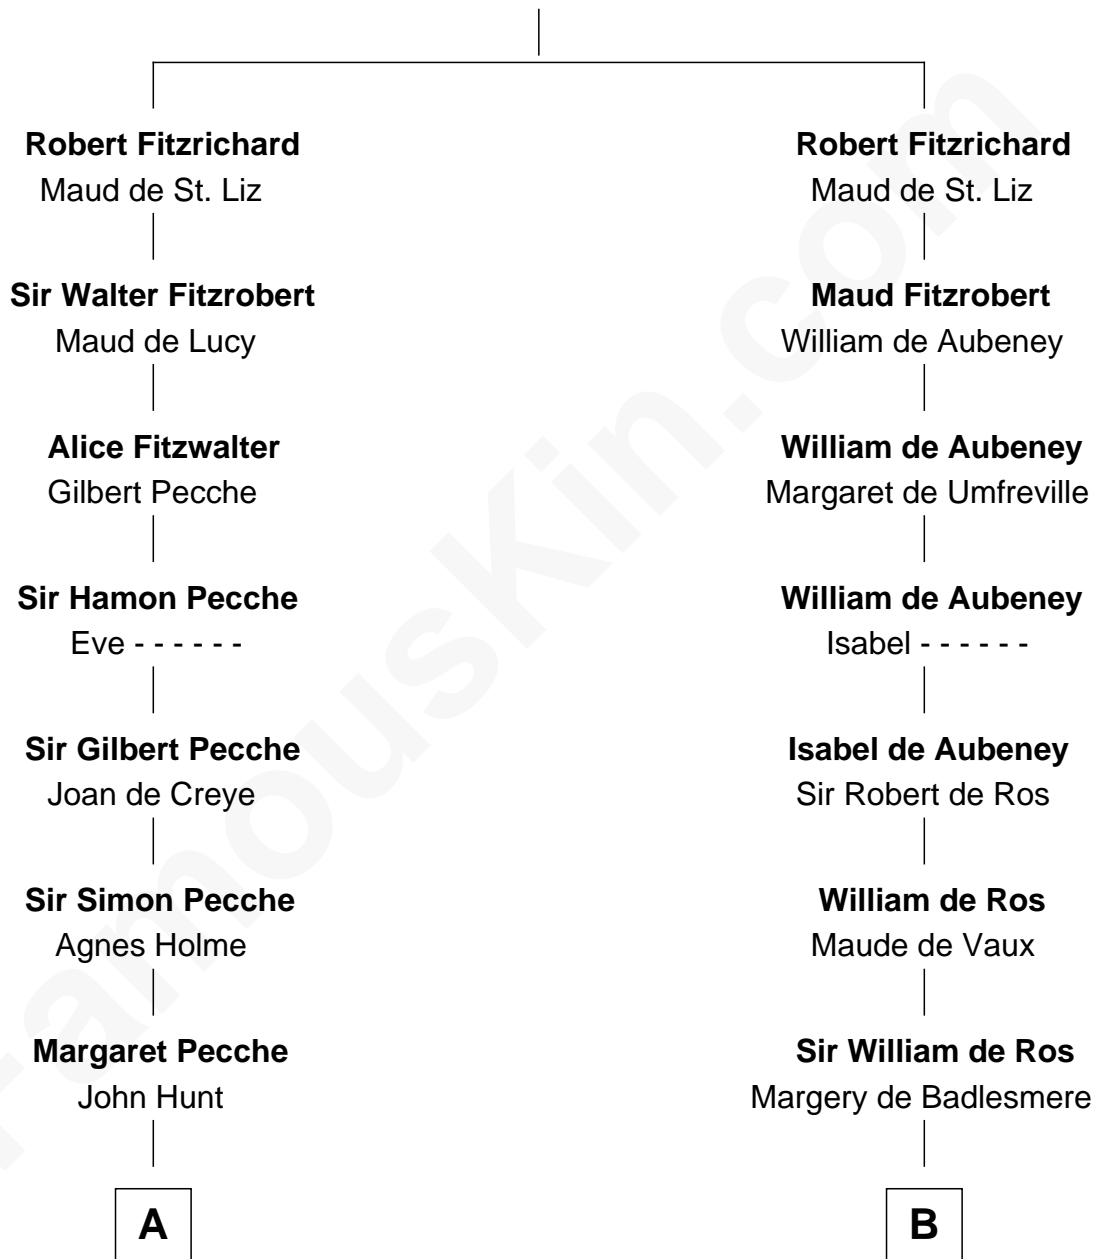

FamousKin.com Relationship Chart of

James Russell Lowell

American "Fireside" Poet

21st cousin of

Meriwether Lewis

Lewis and Clark Expedition

Richard Fitzgilbert

Rohese Giffard

C

William Whipple

Mary Cutts

Mary Whipple

Robert Traill

Mary Whipple Traill

Keith Spence

Harriet Brackett Spence