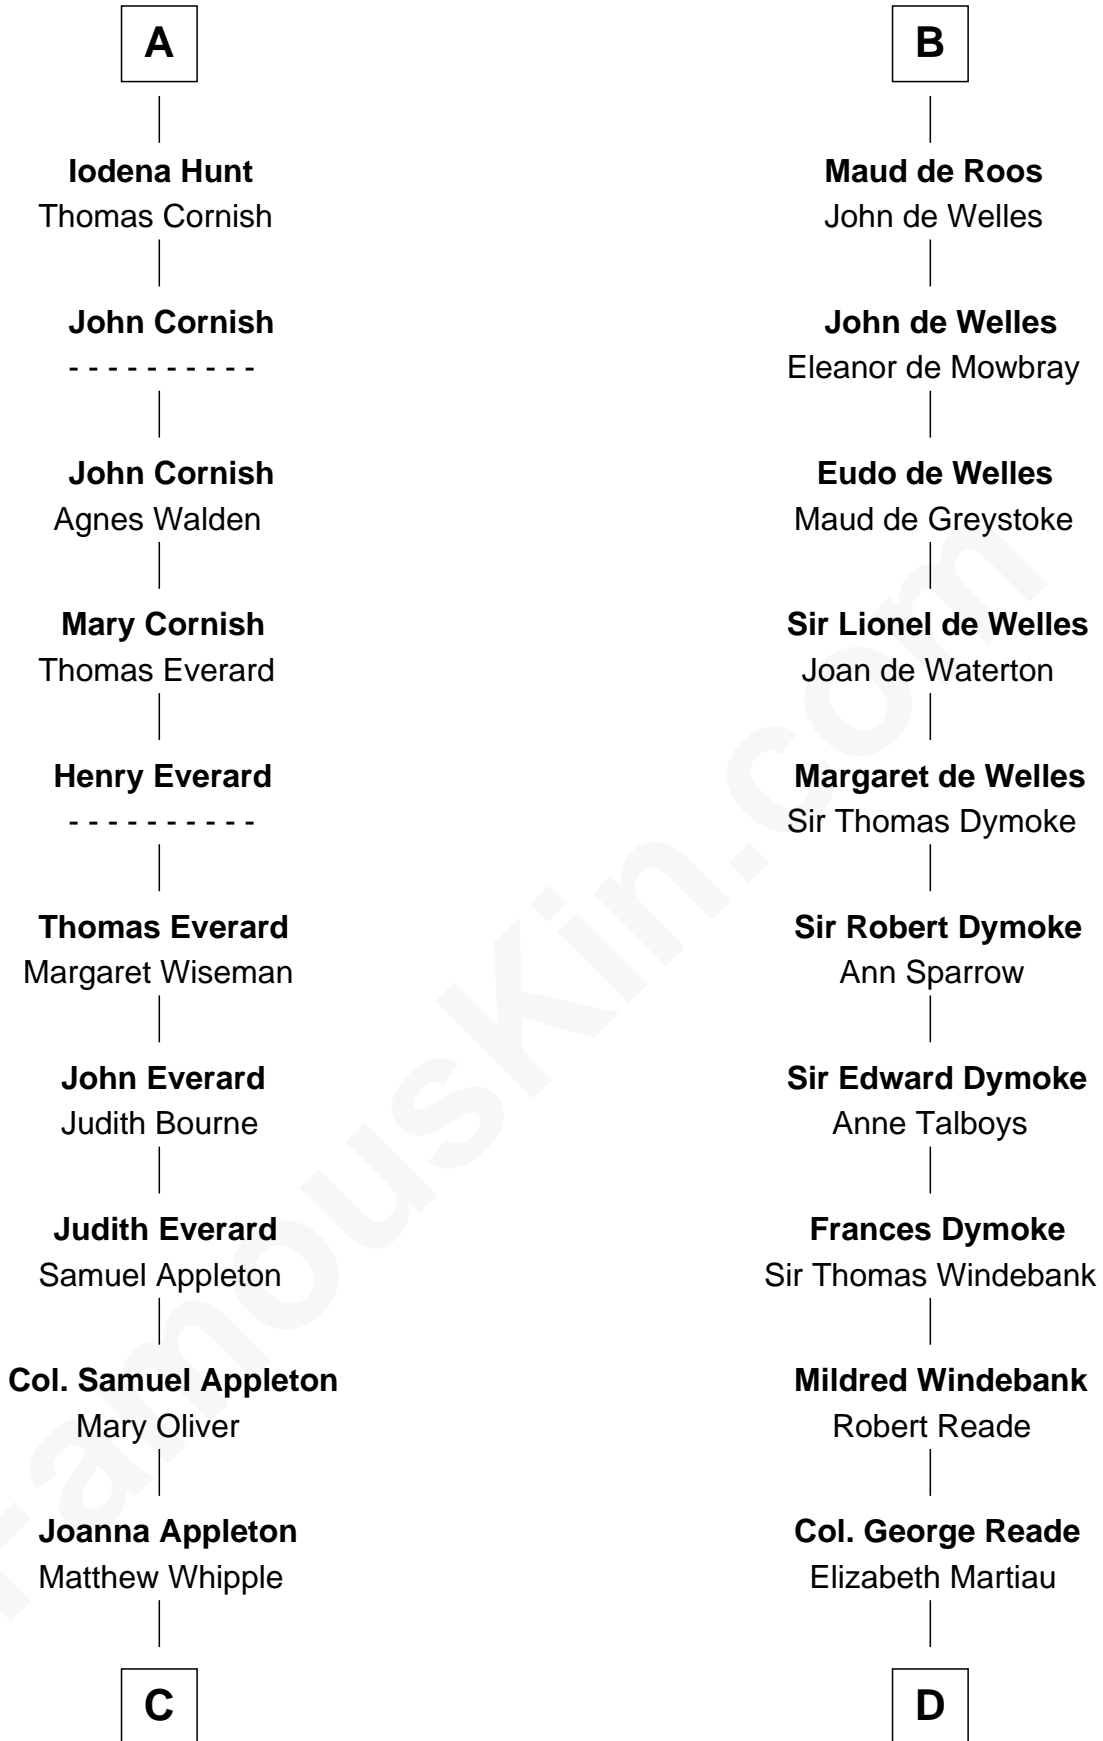

FamousKin.com Relationship Chart of

James Russell Lowell

American "Fireside" Poet

21st cousin of

Meriwether Lewis

Lewis and Clark Expedition

C

William Whipple

William Lewis

Lucy Meriwether

Meriwether Lewis

Lewis and Clark Expedition