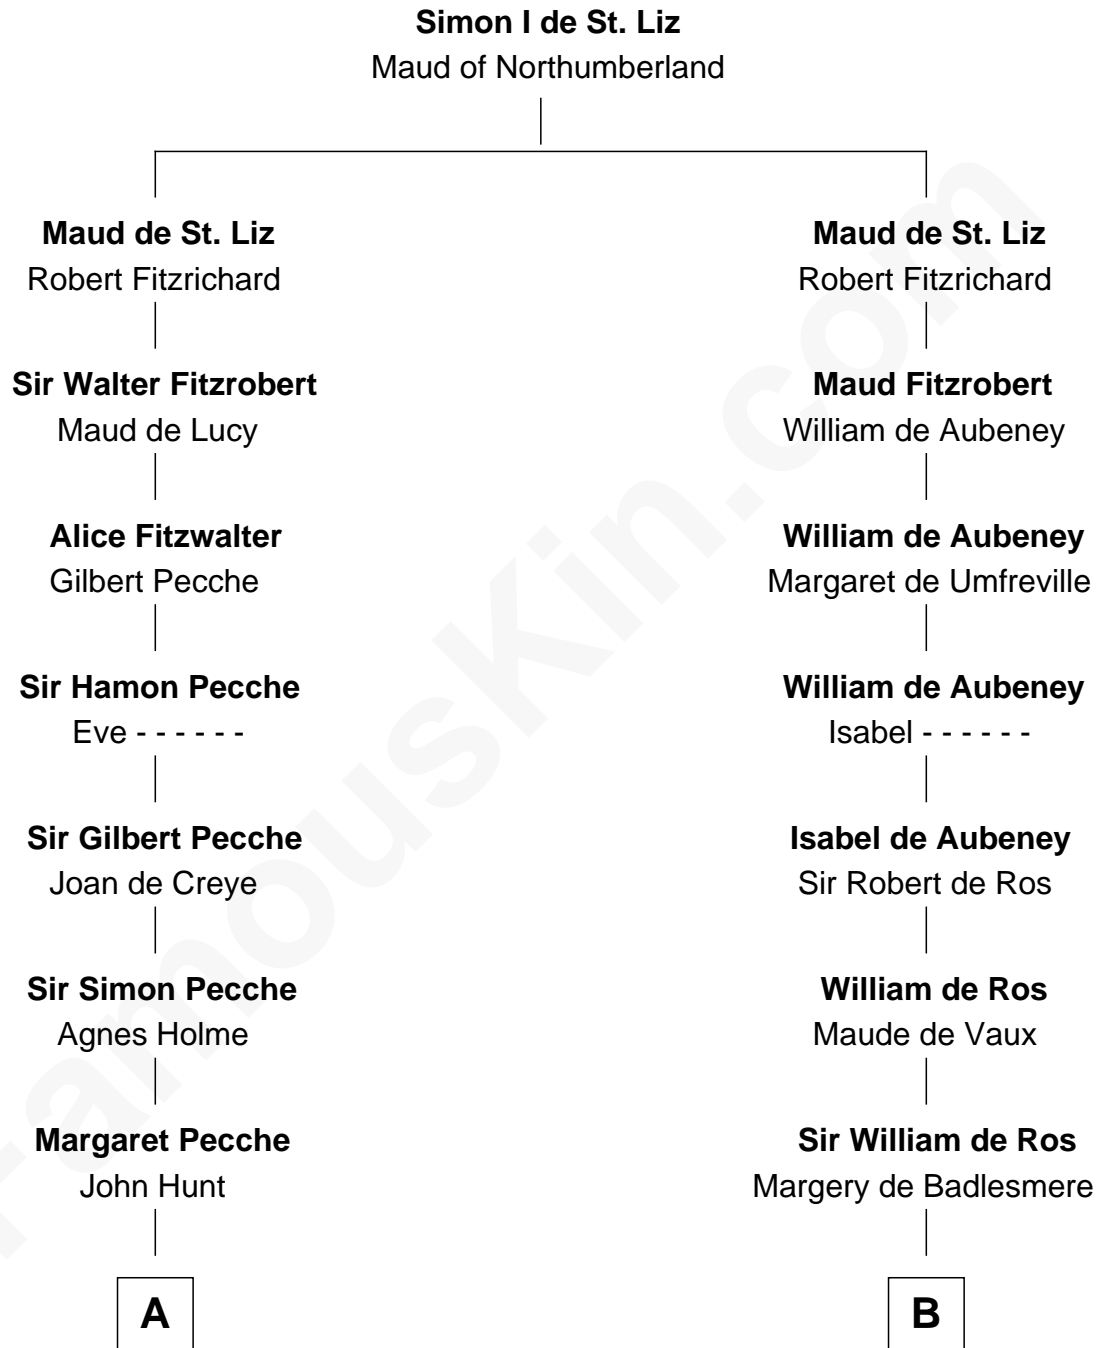

FamousKin.com Relationship Chart of

James Russell Lowell

American "Fireside" Poet

21st cousin of

Meriwether Lewis

Lewis and Clark Expedition

C

William Whipple

William Lewis

Lucy Meriwether

Meriwether Lewis

Lewis and Clark Expedition