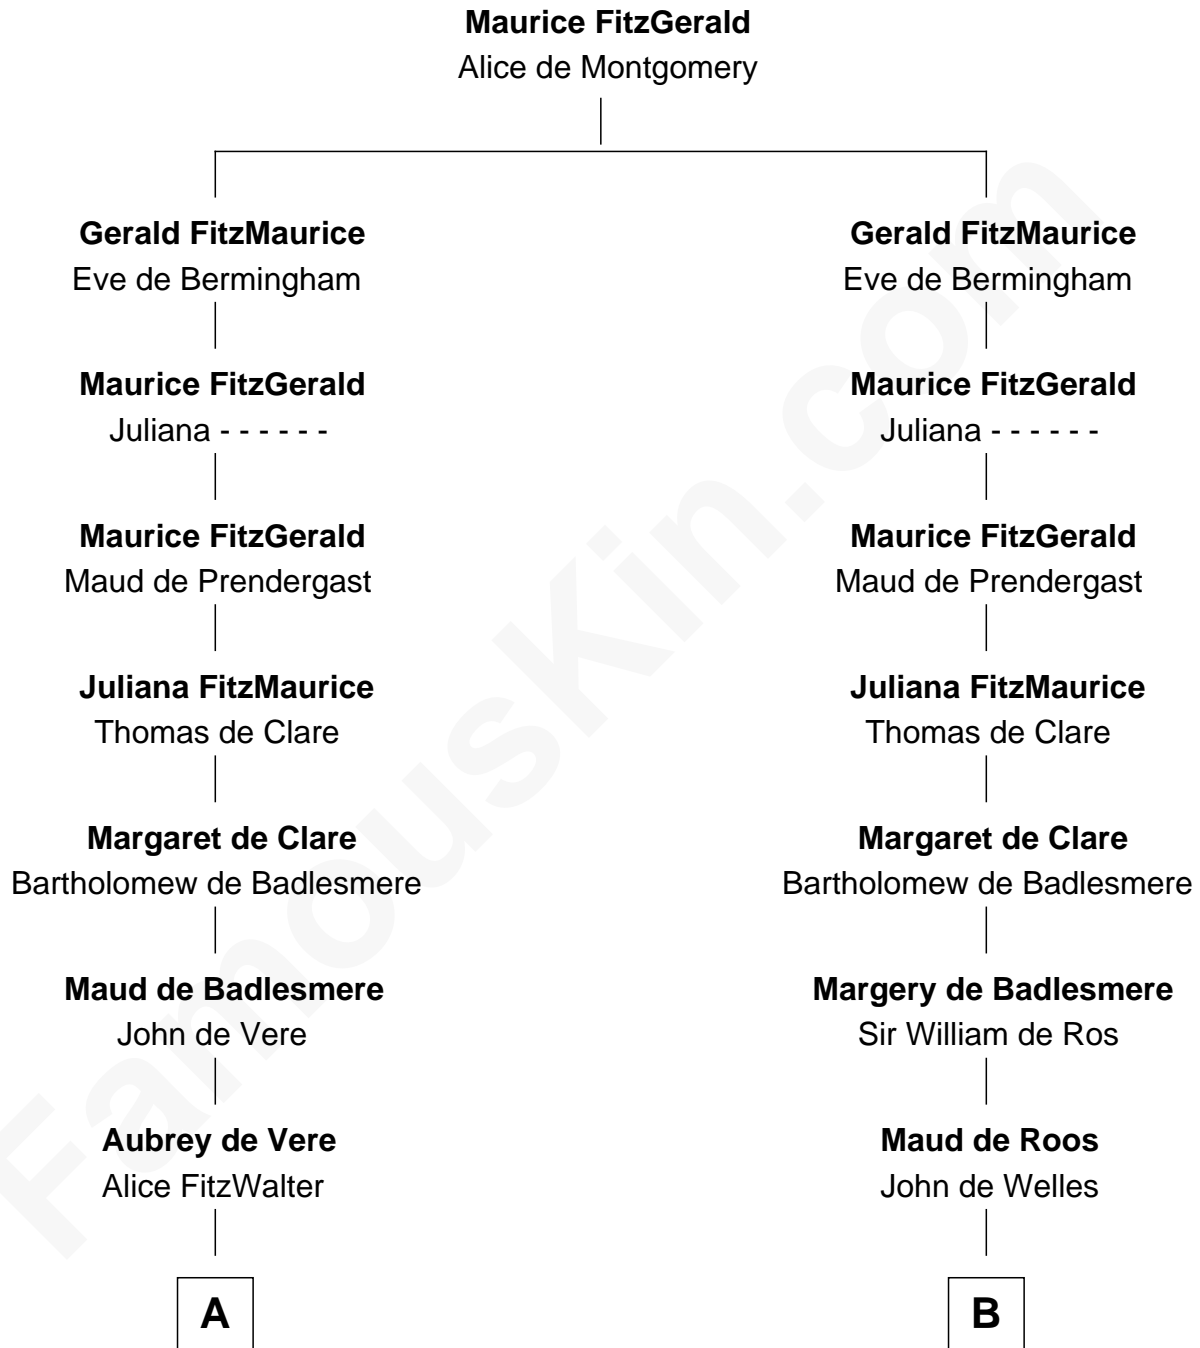

FamousKin.com

Relationship Chart of

James Russell Lowell

American "Fireside" Poet

20th cousin 1 time removed of

Meriwether Lewis
Lewis and Clark Expedition

C

Sarah Turell
Noah Champney

Sarah Champney
Rev. John Lowell

John Lowell
Rebecca Russell

Rev. Charles Lowell
Harriet Brackett Spence

James Russell Lowell
American "Fireside" Poet

D

Elizabeth Warner
Col. John Lewis

Col. Robert Lewis
Jane Meriwether

William Lewis
Lucy Meriwether

Meriwether Lewis
Lewis and Clark Expedition