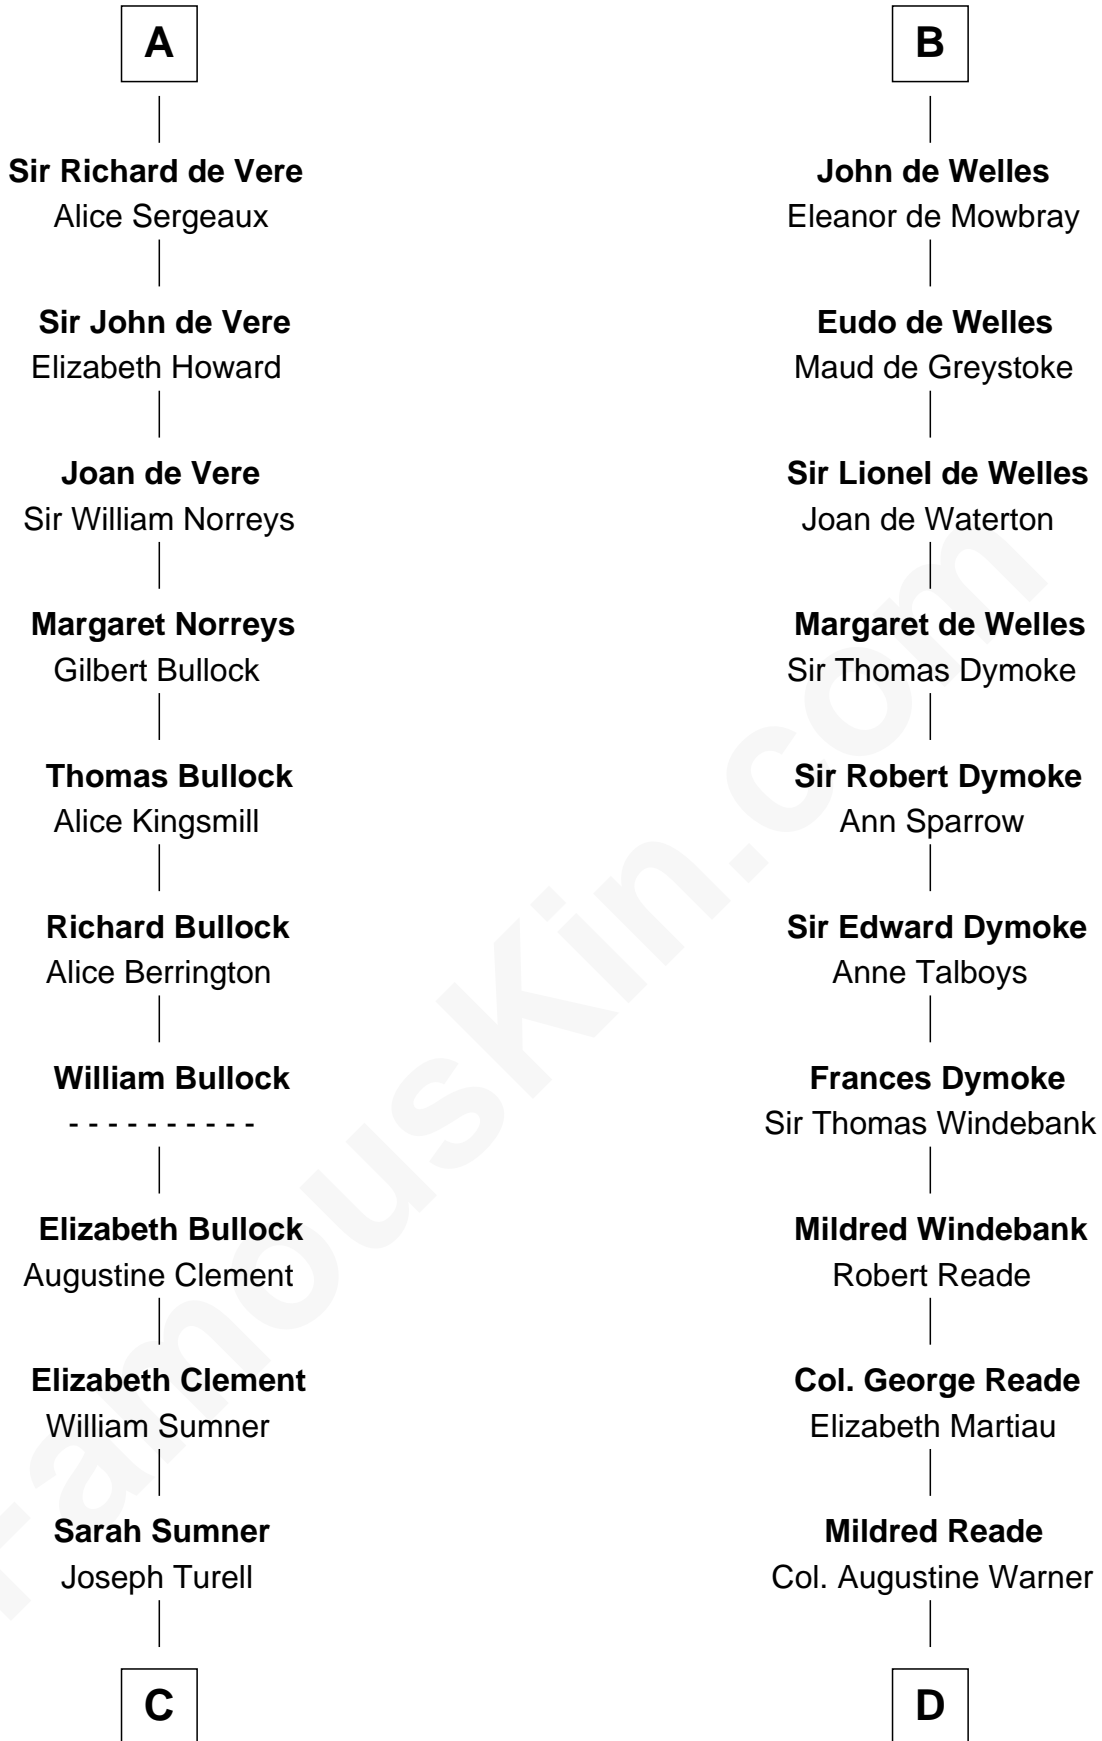

FamousKin.com

Relationship Chart of

James Russell Lowell

American "Fireside" Poet

20th cousin 1 time removed of

Meriwether Lewis
Lewis and Clark Expedition

C

Sarah Turell
Noah Champney

William Lewis
Lucy Meriwether

Meriwether Lewis
Lewis and Clark Expedition