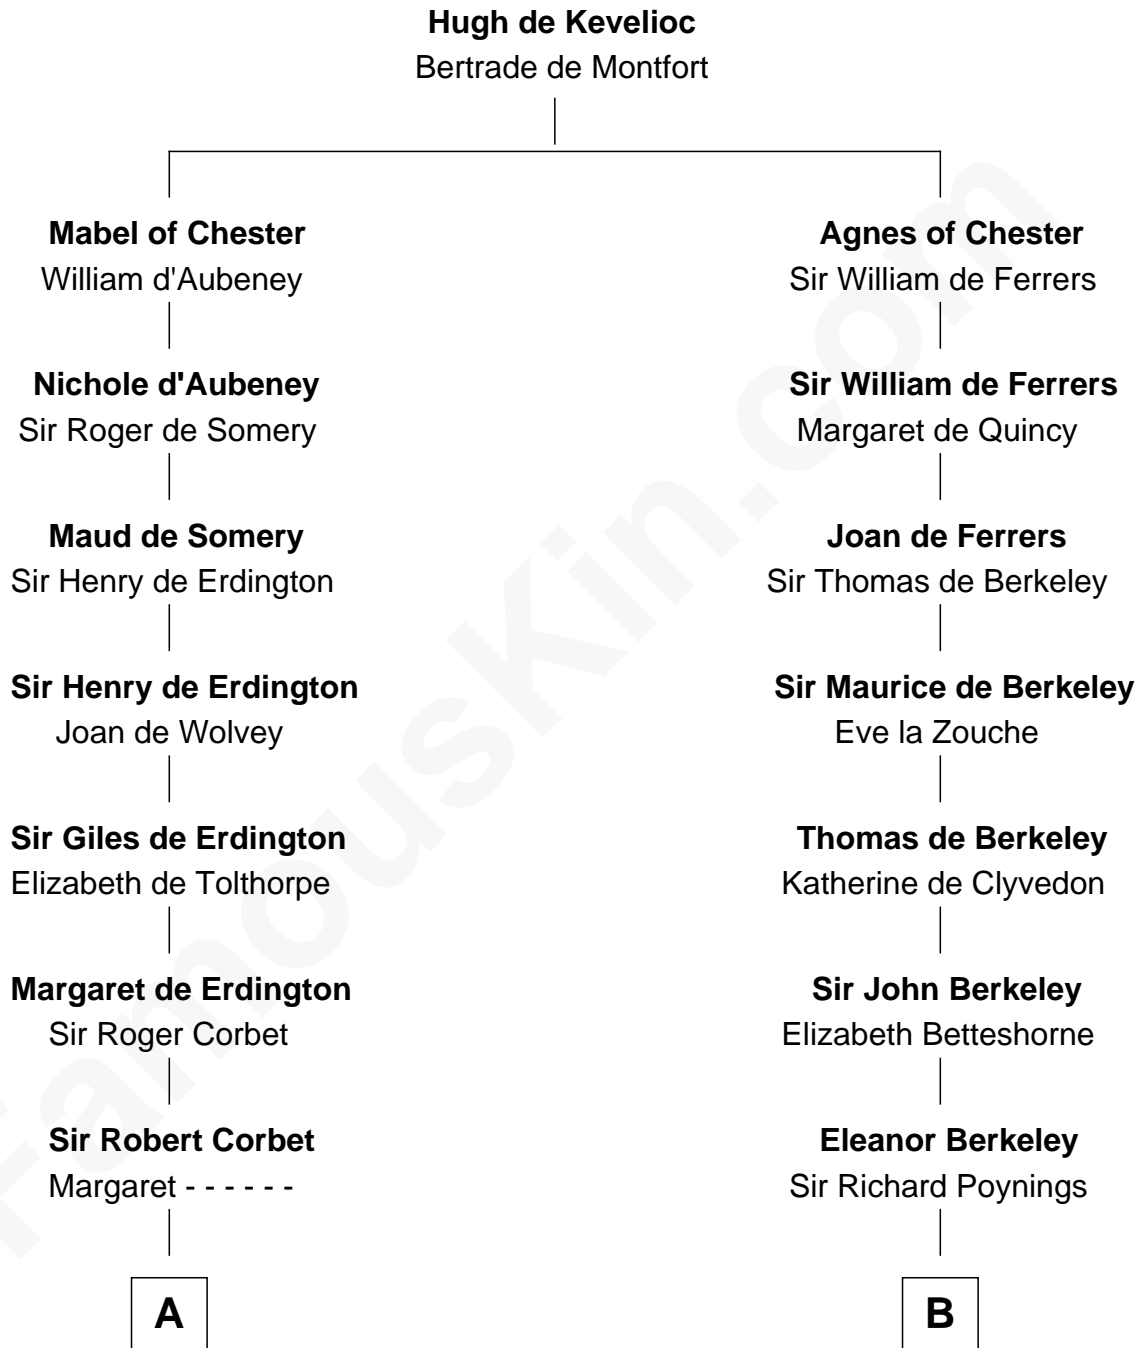

FamousKin.com
Relationship Chart of
James Russell Lowell
American "Fireside" Poet

18th cousin 2 times removed of
Meriwether Lewis
Lewis and Clark Expedition

C

James Russell
Katharine Graves

Rebecca Russell
John Lowell

Rev. Charles Lowell
Harriet Brackett Spence

James Russell Lowell
American "Fireside" Poet

D

William Lewis
Lucy Meriwether

Meriwether Lewis
Lewis and Clark Expedition

FamousKin.com