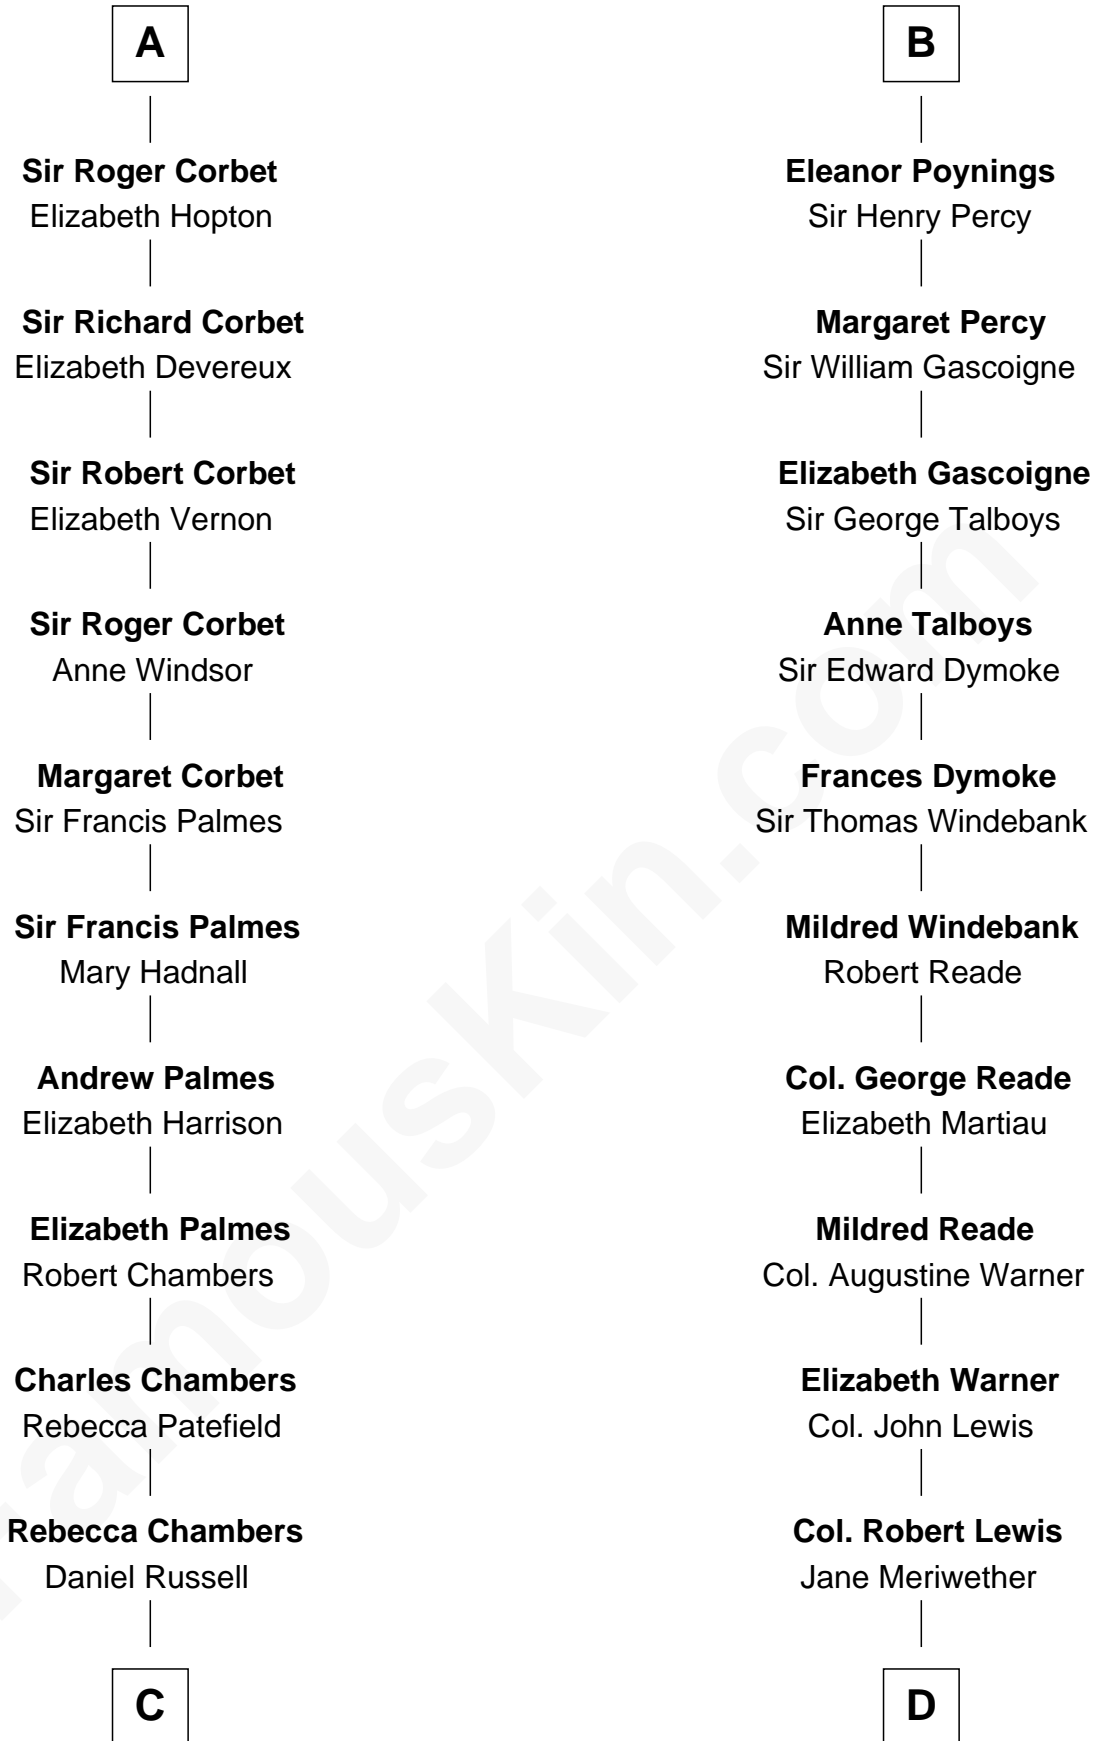

FamousKin.com
Relationship Chart of
James Russell Lowell
American "Fireside" Poet

18th cousin 2 times removed of
Meriwether Lewis
Lewis and Clark Expedition

C

James Russell
Katharine Graves

Rebecca Russell
John Lowell

Rev. Charles Lowell
Harriet Brackett Spence

James Russell Lowell
American "Fireside" Poet

D

William Lewis
Lucy Meriwether

Meriwether Lewis
Lewis and Clark Expedition

FamousKin.com