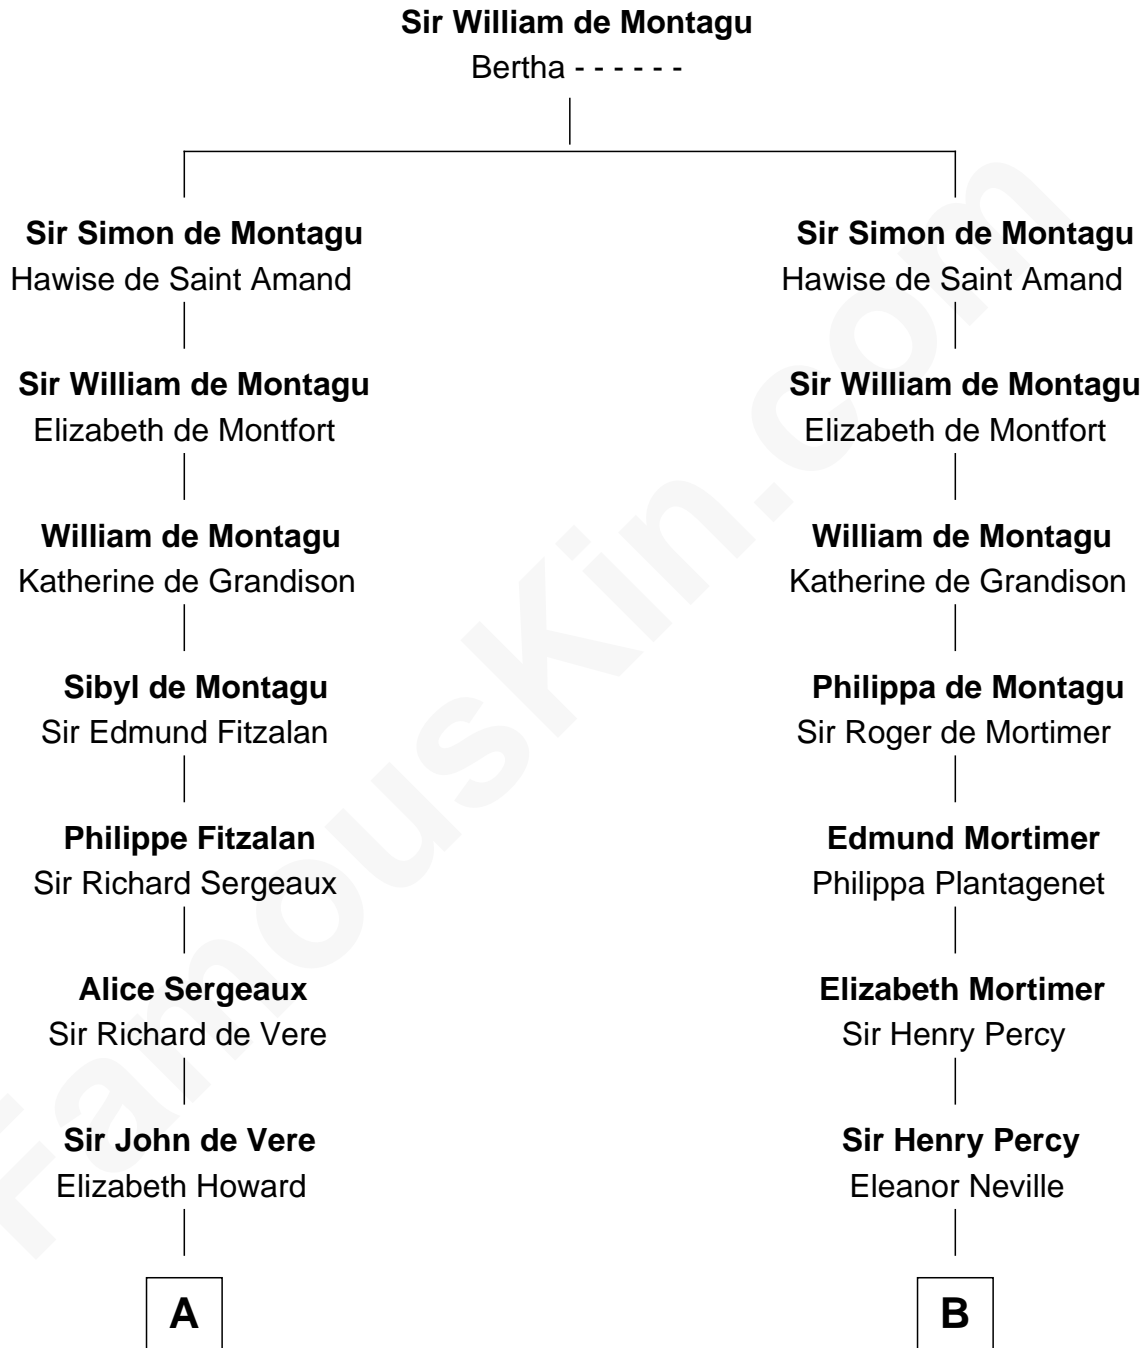

FamousKin.com
Relationship Chart of
James Russell Lowell
American "Fireside" Poet

18th cousin 1 time removed of
Meriwether Lewis
Lewis and Clark Expedition

C

John Lowell
Rebecca Russell

Rev. Charles Lowell
Harriet Brackett Spence

James Russell Lowell
American "Fireside" Poet

D

William Lewis
Lucy Meriwether

Meriwether Lewis
Lewis and Clark Expedition

FamousKin.com