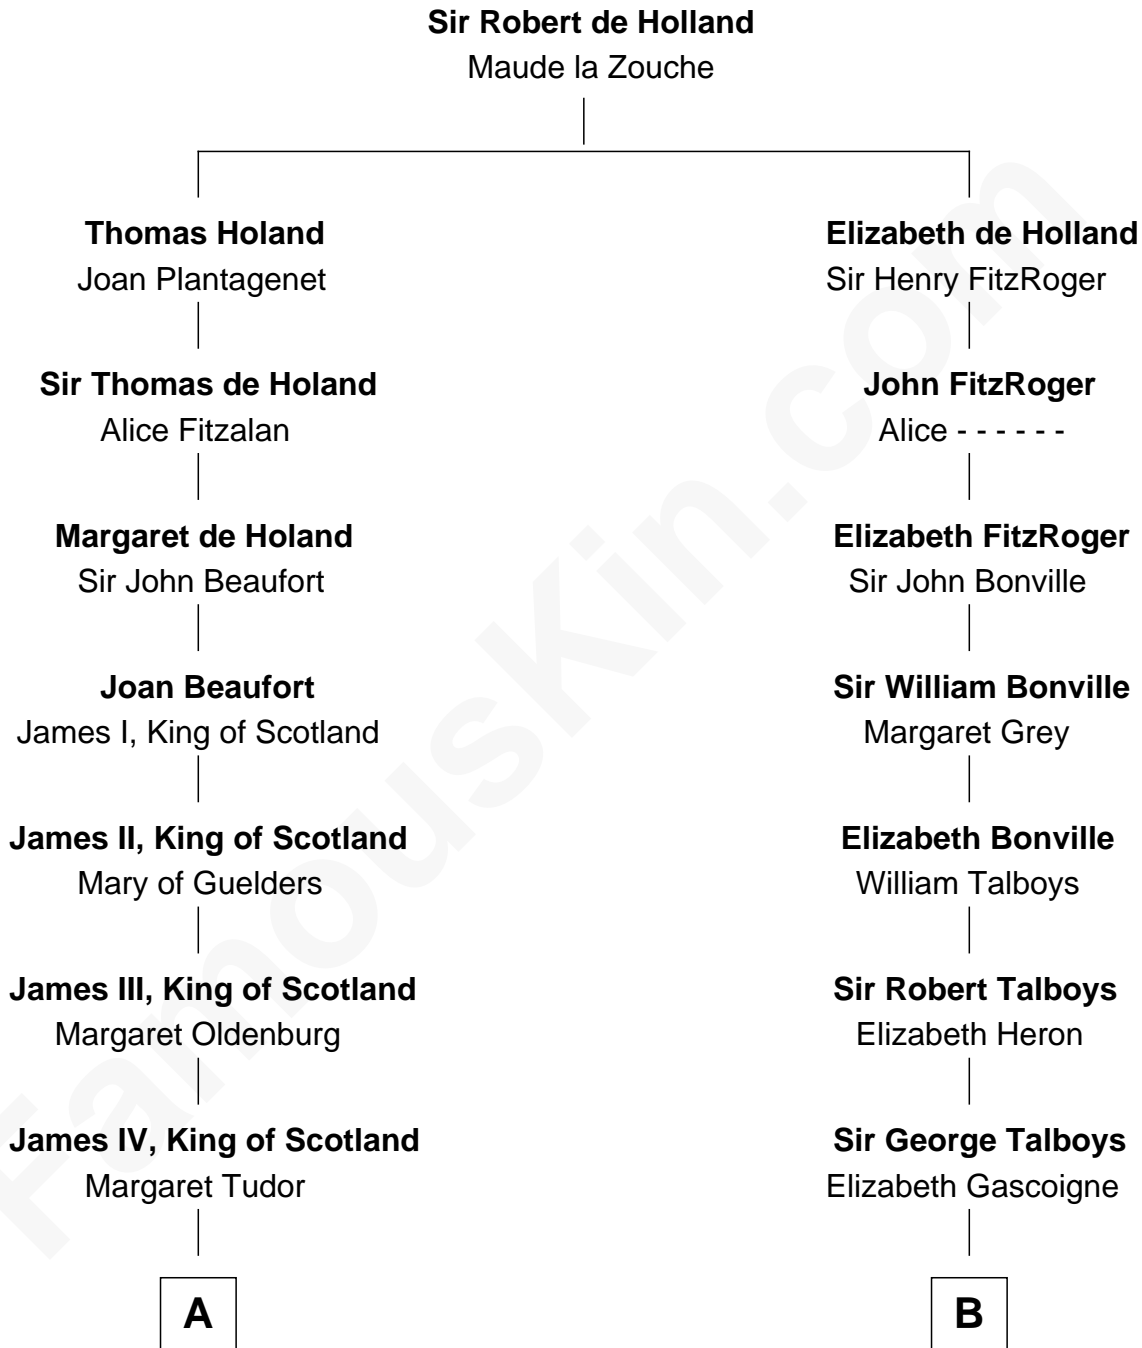

FamousKin.com
Relationship Chart of
James Russell Lowell
American "Fireside" Poet

15th cousin 3 times removed of

Meriwether Lewis
Lewis and Clark Expedition

C

Harriet Brackett Spence

Rev. Charles Lowell

James Russell Lowell

American "Fireside" Poet

FamousKin.com