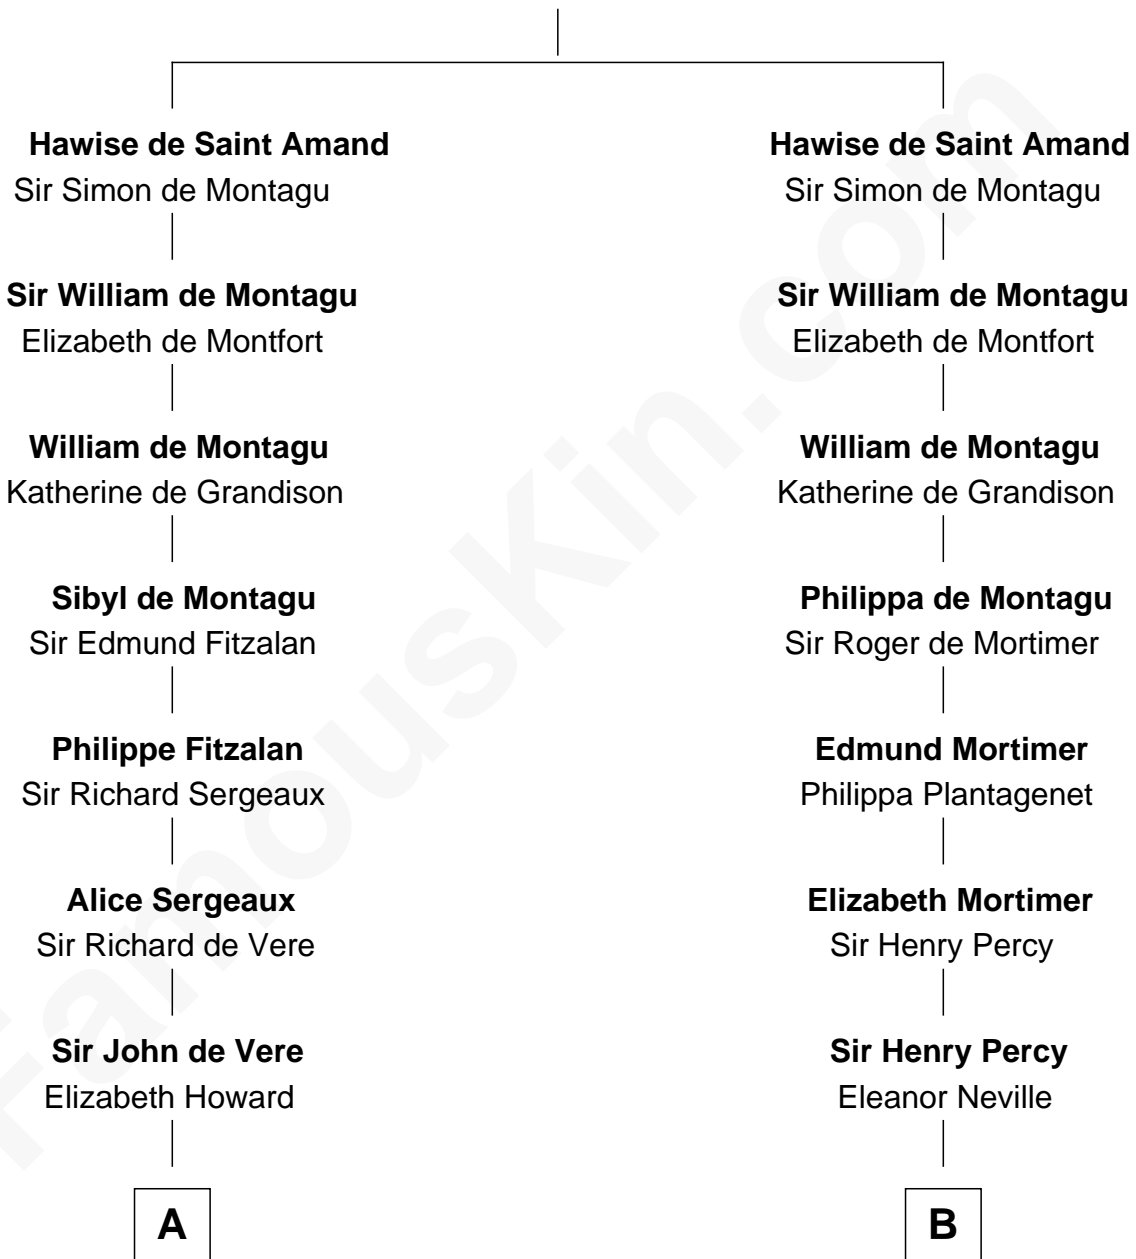

FamousKin.com
Relationship Chart of
James Russell Lowell
American "Fireside" Poet

18th cousin 1 time removed of
Meriwether Lewis
Lewis and Clark Expedition

Amaury de Saint Amand

C

John Lowell
Rebecca Russell

Rev. Charles Lowell
Harriet Brackett Spence

James Russell Lowell
American "Fireside" Poet

D

William Lewis
Lucy Meriwether

Meriwether Lewis
Lewis and Clark Expedition

FamousKin.com