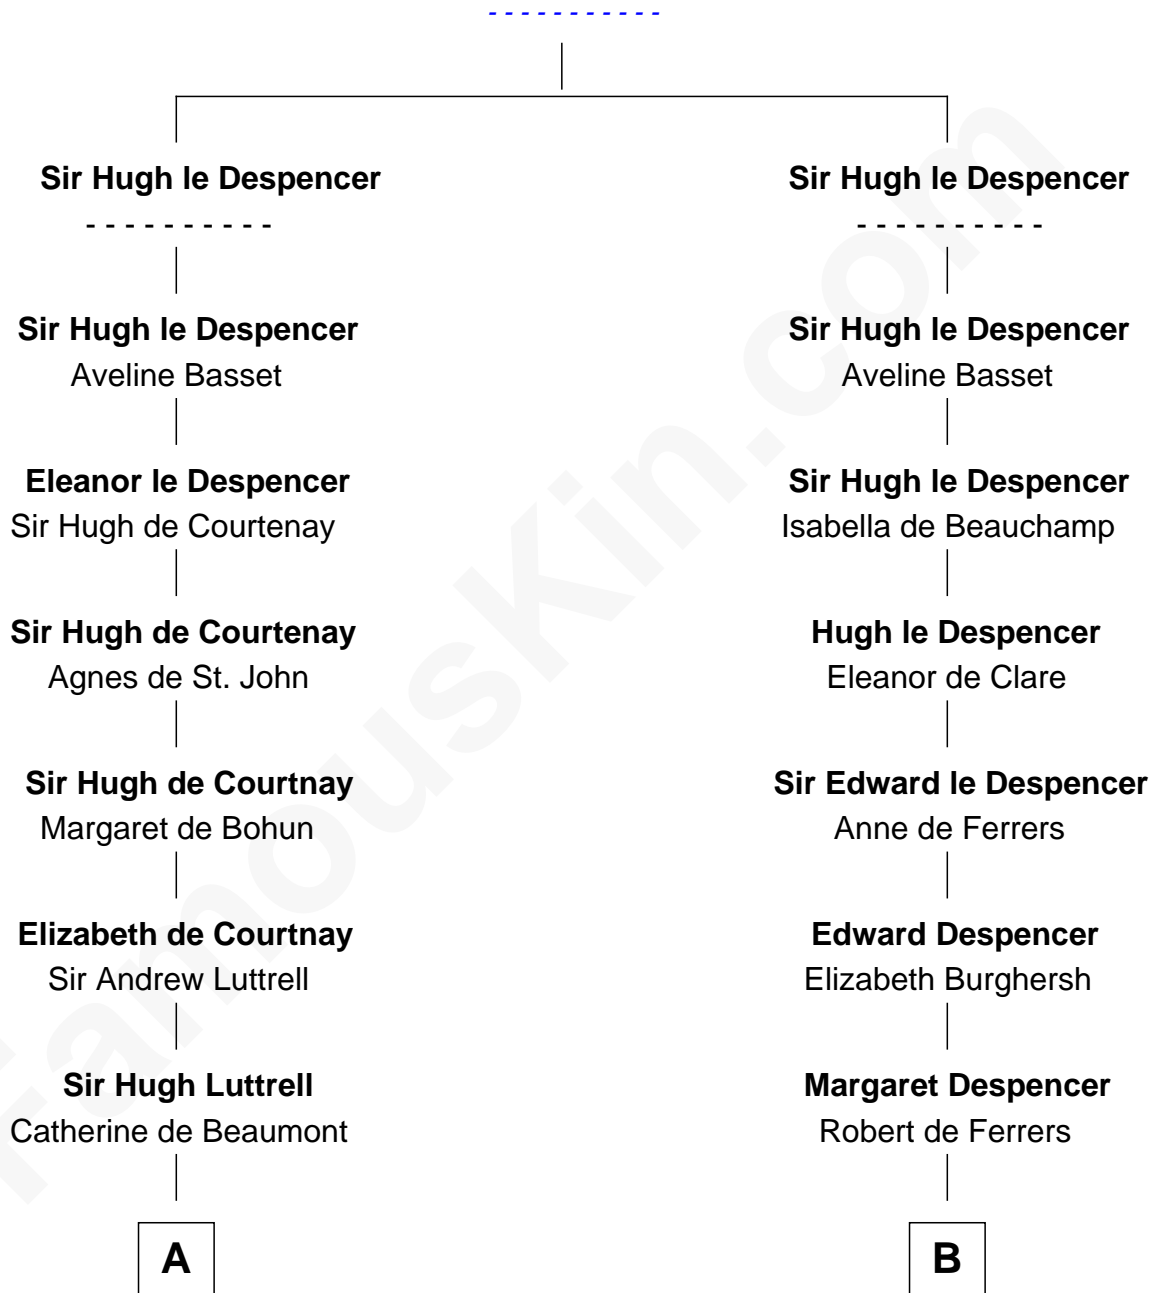

FamousKin.com
Relationship Chart of
James Russell Lowell
American "Fireside" Poet

20th cousin 1 time removed of
Meriwether Lewis
Lewis and Clark Expedition

Thomas le Despencer

C

Rev. John Lowell

Sarah Champney

Francis Thornton

Col. Francis Thornton

Mary Taliaferro

Elizabeth Thornton

Thomas Meriwether

Lucy Meriwether

William Lewis

Meriwether Lewis

Lewis and Clark Expedition