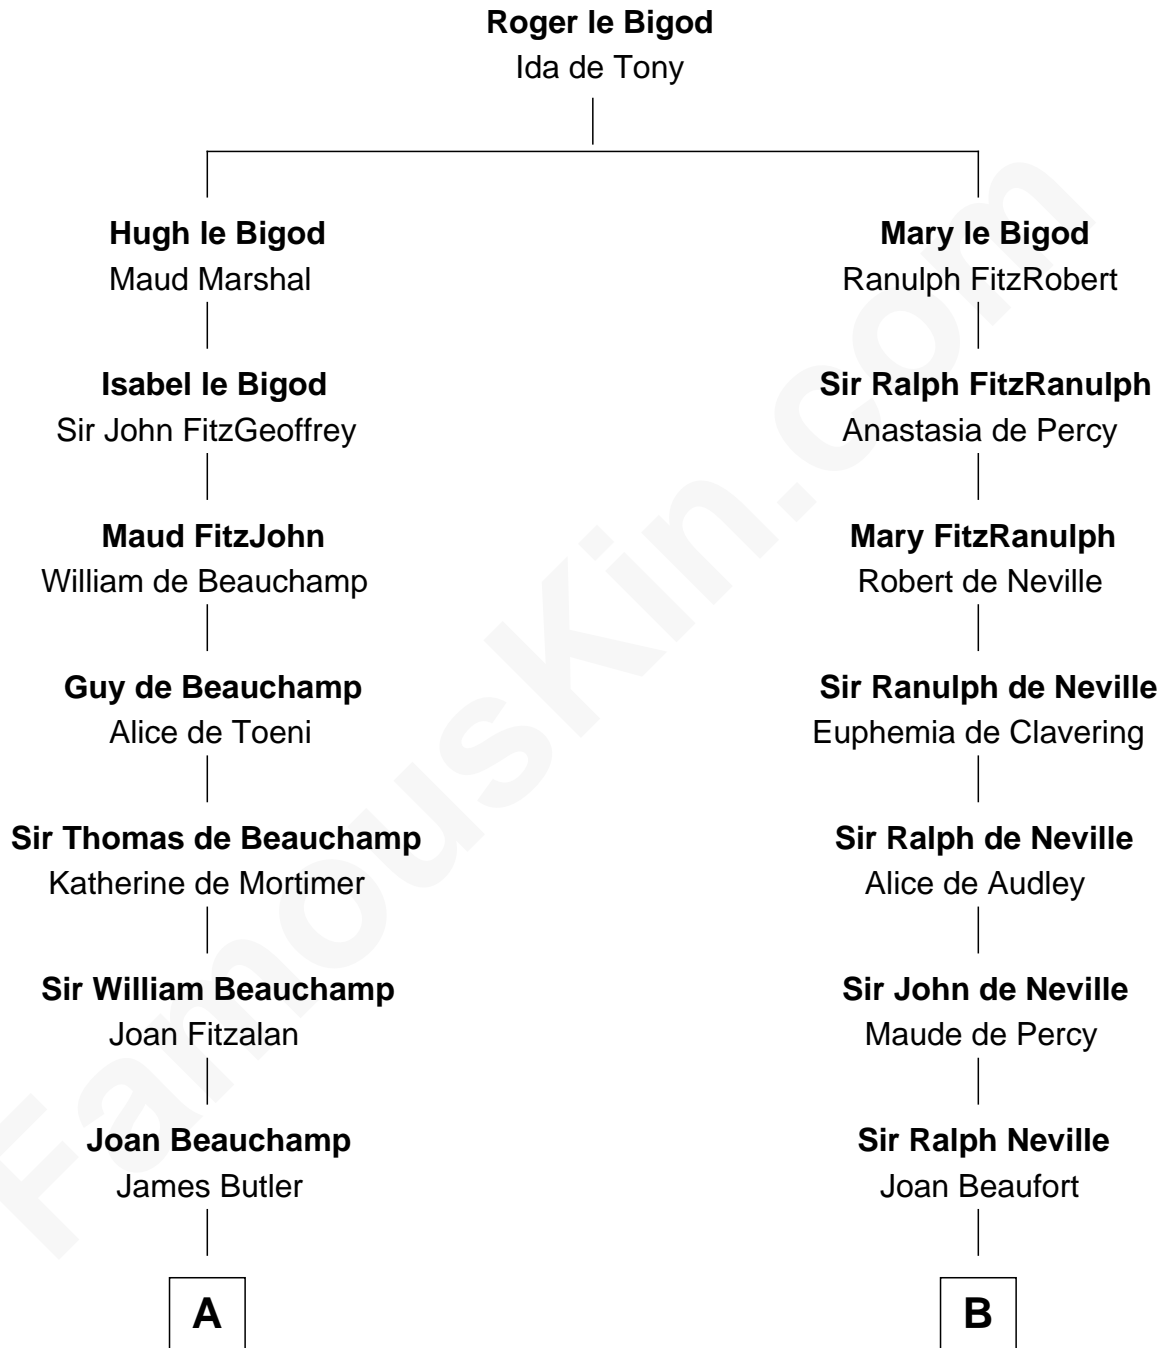

**FamousKin.com**  
**Relationship Chart of**  
**James Russell Lowell**  
*American "Fireside" Poet*

**20th cousin of**  
**Lytton Strachey**  
*Author and Co-Founder of Bloomsbury Group*

**C**

**James Russell**  
Katharine Graves

**Rebecca Russell**  
John Lowell

**Rev. Charles Lowell**  
Harriet Brackett Spence

**James Russell Lowell**  
*American "Fireside" Poet*

**D**

**Jane Kelsall**  
Sir Henry Strachey

**Edward Strachey**  
Julia Woodburn Kirkpatrick