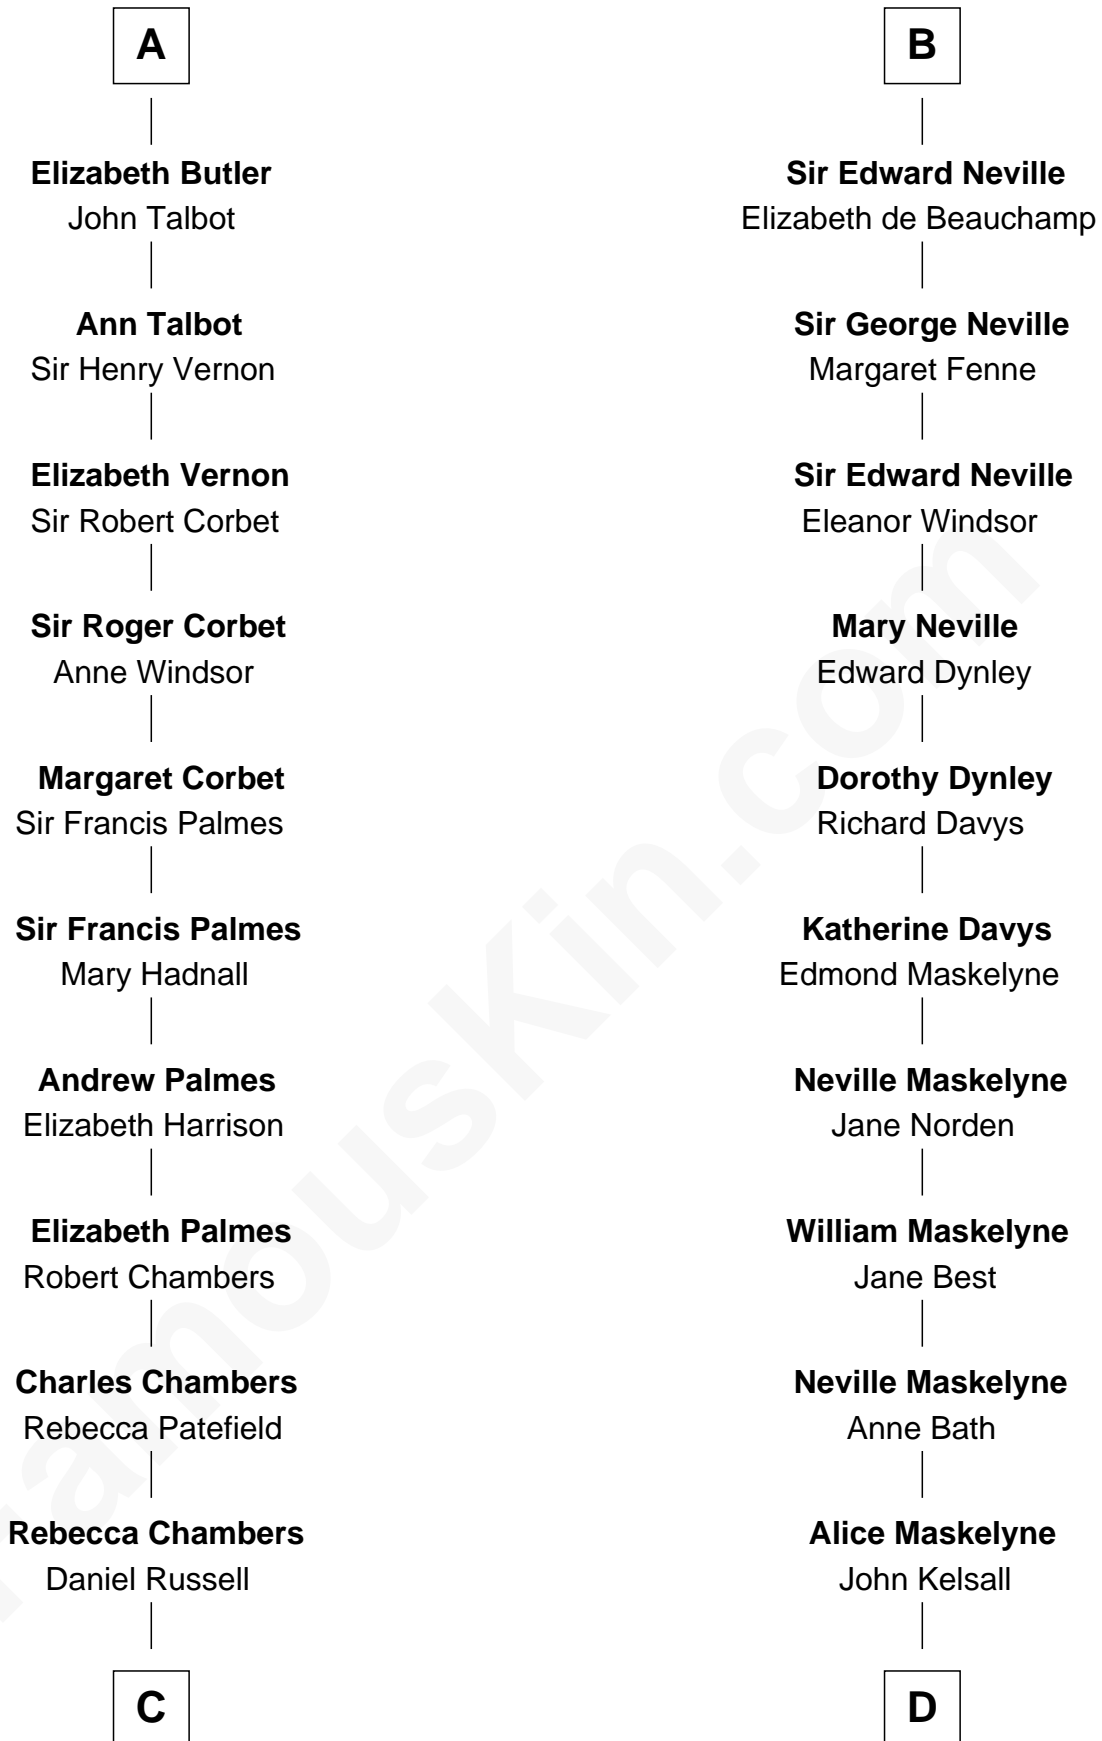

**FamousKin.com**  
**Relationship Chart of**  
**James Russell Lowell**  
*American "Fireside" Poet*

**20th cousin of**  
**Lytton Strachey**  
*Author and Co-Founder of Bloomsbury Group*

**C**

**James Russell**  
Katharine Graves