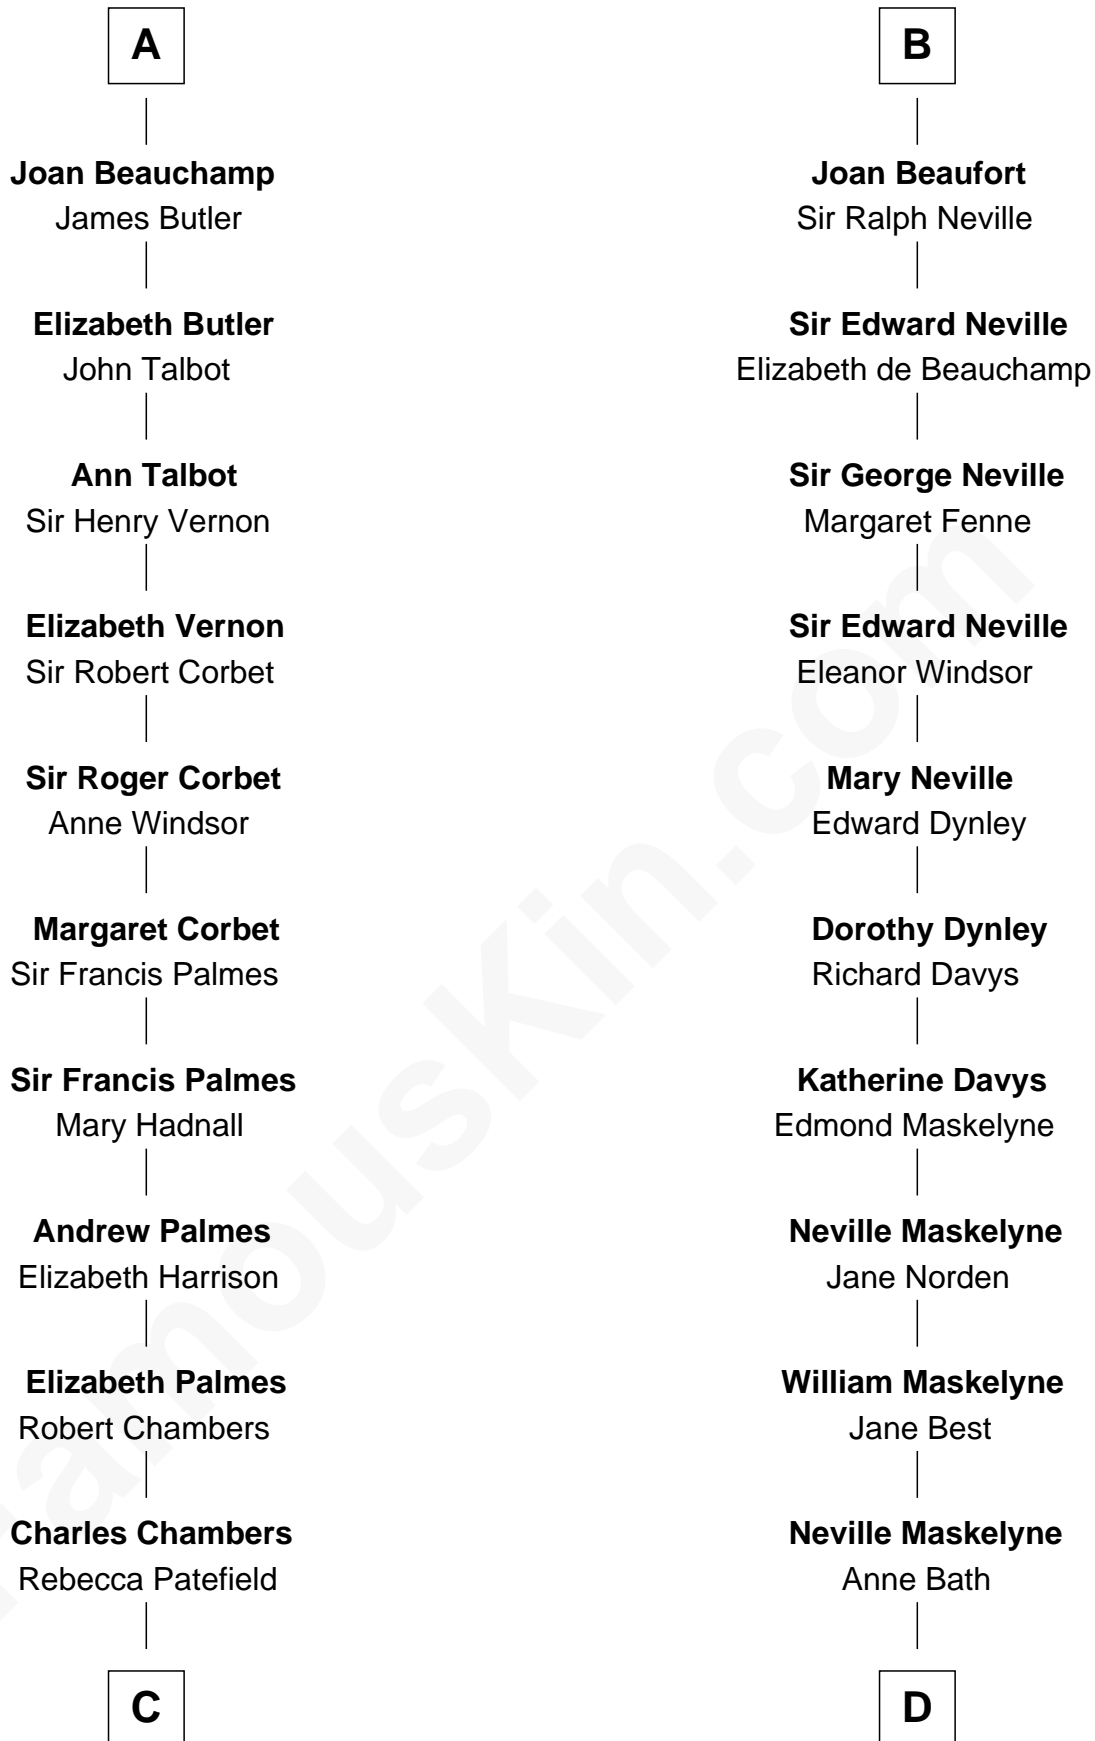

FamousKin.com
Relationship Chart of
James Russell Lowell
American "Fireside" Poet

21st cousin of
Lytton Strachey
Author and Co-Founder of Bloomsbury Group

C

Rebecca Chambers

Daniel Russell

James Russell

Katharine Graves