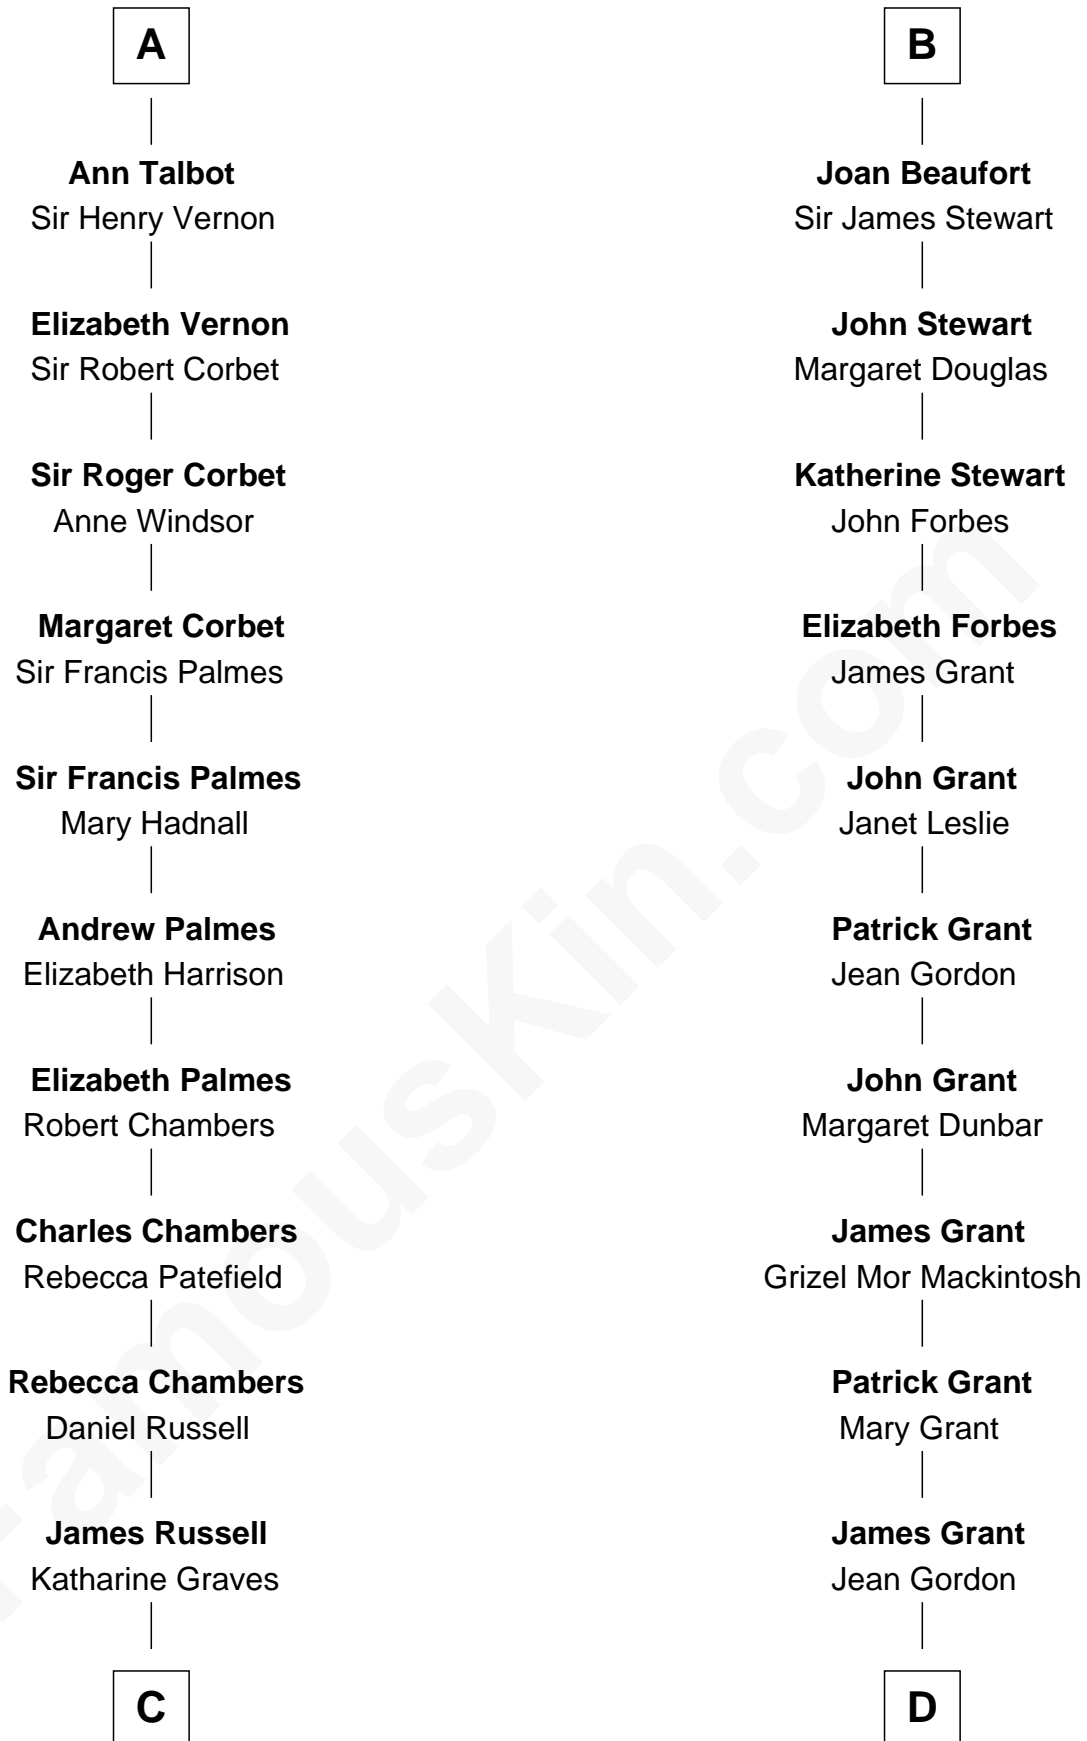

**FamousKin.com**  
**Relationship Chart of**  
**James Russell Lowell**  
*American "Fireside" Poet*

19th cousin 2 times removed of

**Lytton Strachey**  
*Author and Co-Founder of Bloomsbury Group*

**C**