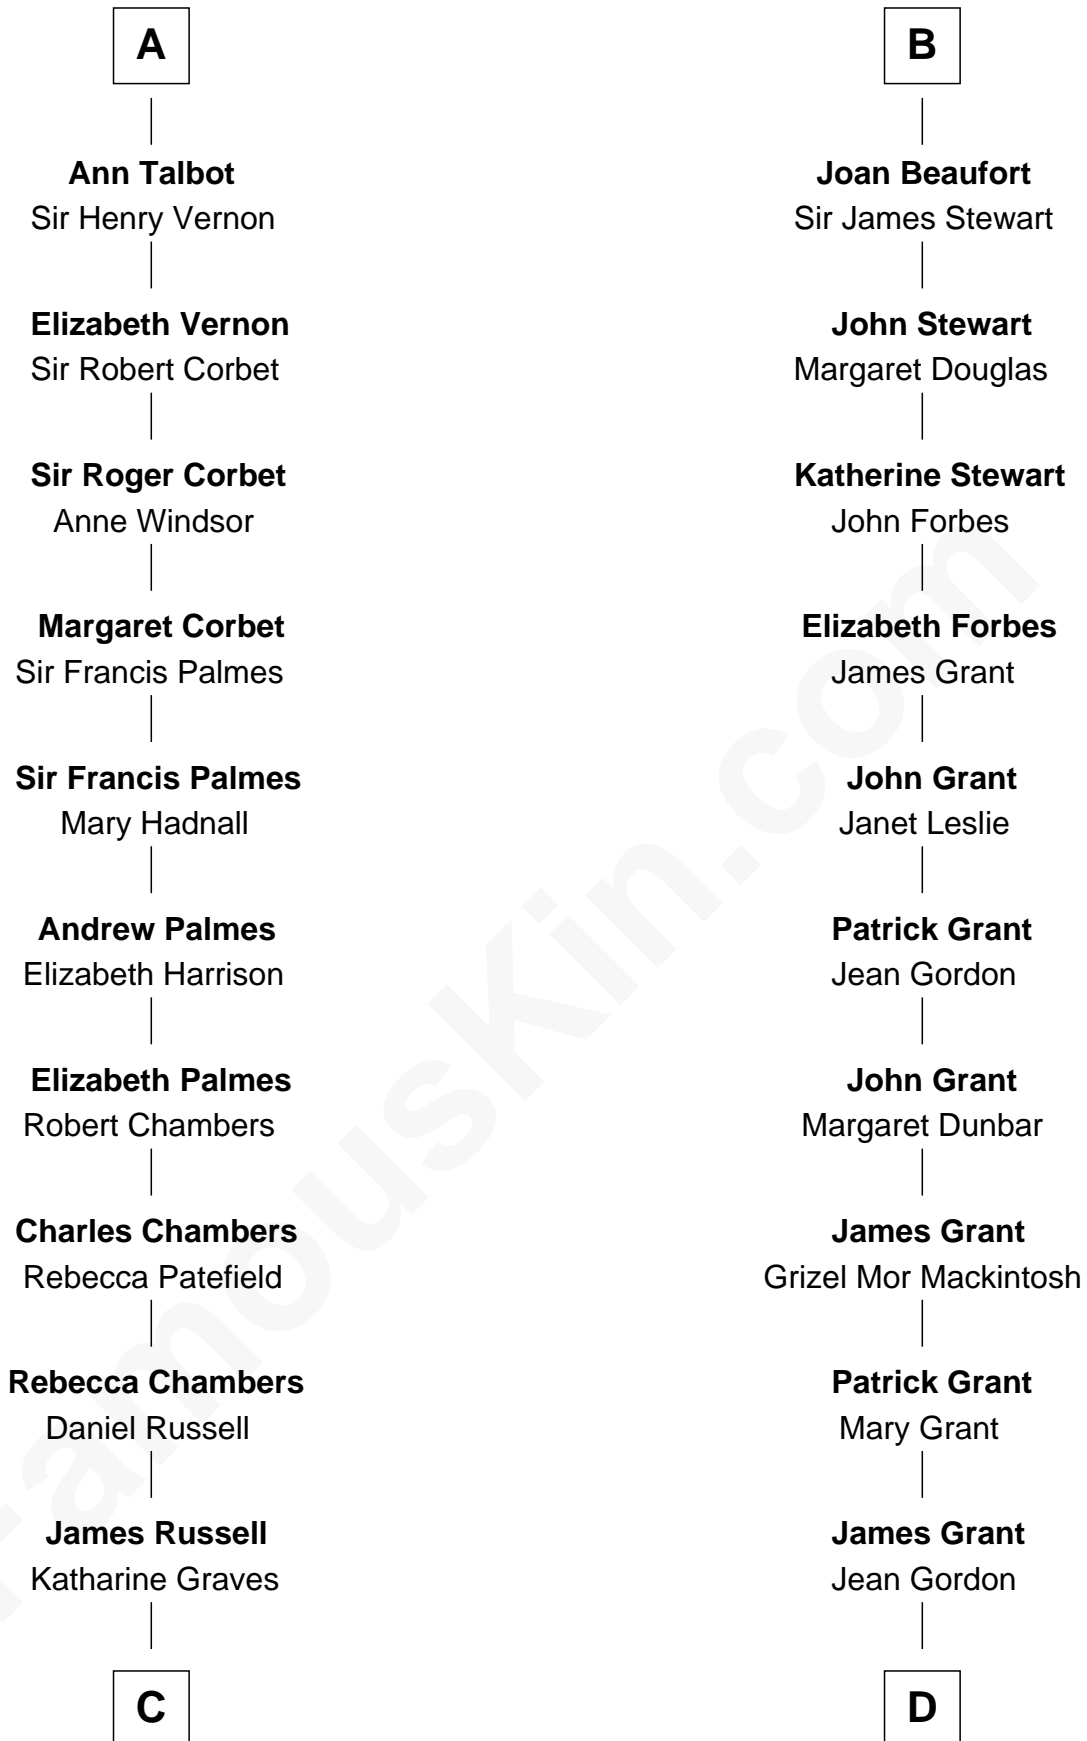

FamousKin.com
Relationship Chart of
James Russell Lowell
American "Fireside" Poet

19th cousin 2 times removed of

Lytton Strachey
Author and Co-Founder of Bloomsbury Group

C

Rebecca Russell

John Lowell

Rev. Charles Lowell