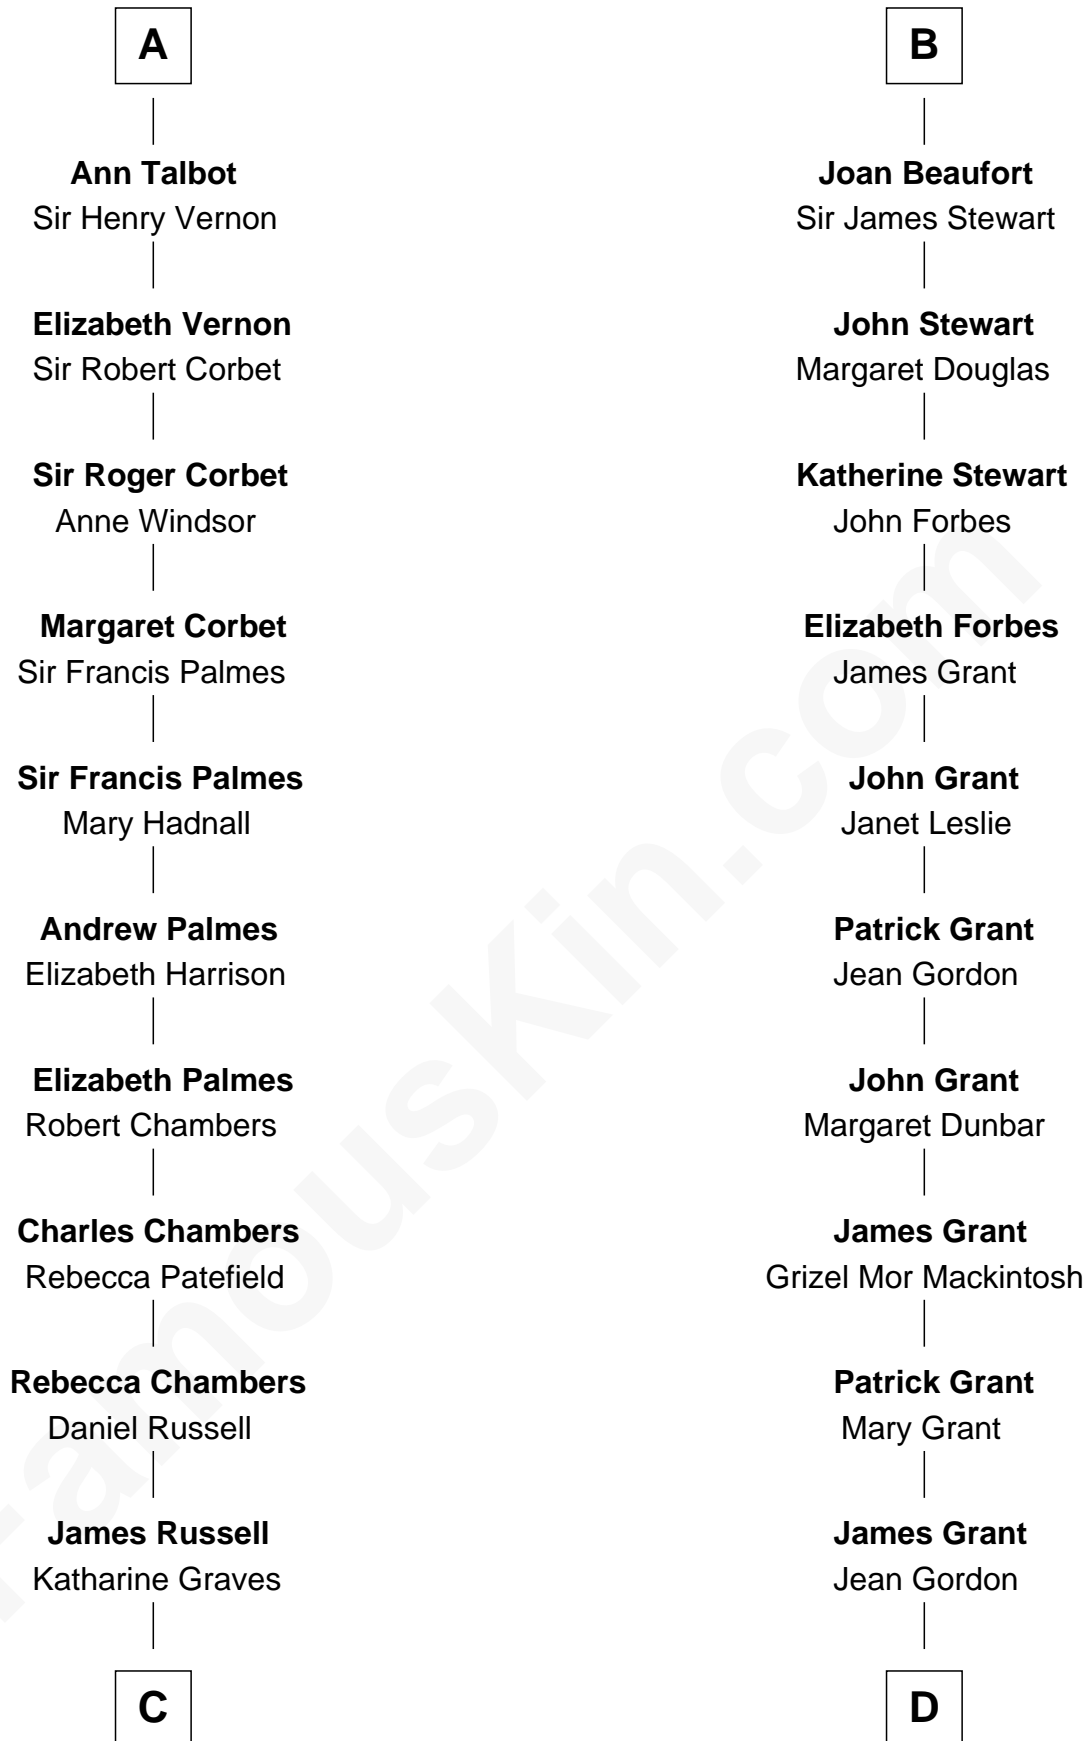

FamousKin.com
Relationship Chart of
James Russell Lowell
American "Fireside" Poet

19th cousin 2 times removed of

Lytton Strachey
Author and Co-Founder of Bloomsbury Group

C

Rebecca Russell

John Lowell

Rev. Charles Lowell